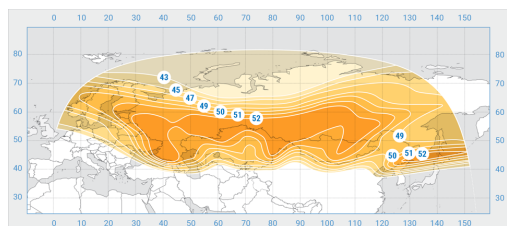

ABS-2A

Orbital Position: 75° East

Date of launch: 01.01.2016

Commercial department:

sales@intersputnik.com

Tel.: +7 (495) 641-44-22

K band

ABS-2A