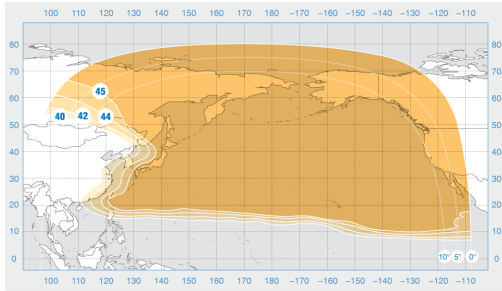

Eutelsat-172A

Orbital Position: 172° East

Date of launch: 29.12.2005

Commercial department:

sales@intersputnik.com

Tel.: +7 (495) 641-44-22

Ku band, North Pacific beam

Eutelsat-172A

Orbital Position: 172° East

Date of launch: 29.12.2005

Commercial department:

sales@intersputnik.com

Tel.: +7 (495) 641-44-22

Ku band, North Pacific beam