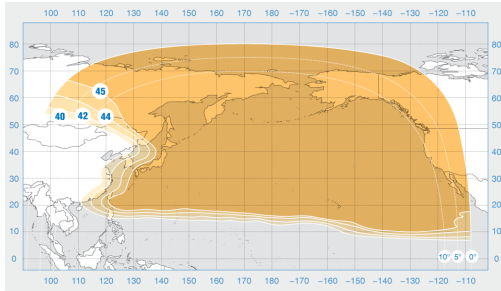

Eutelsat-172A

Orbital Position: 172° East

Date of launch: 29.12.2005

Commercial department:

sales@intersputnik.com

Tel.: +7 (495) 641-44-22

Ku band, North Pacific beam

Eutelsat-172A

Orbital Position: 172° East

Date of launch: 29.12.2005

Commercial department:

sales@intersputnik.com

Tel.: +7 (495) 641-44-22

Ku band, North Pacific beam