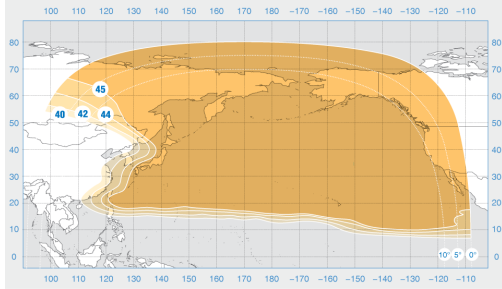

Eutelsat-172A

Orbital Position: 172° East

Date of launch: 29.12.2005

Commercial department:

sales@intersputnik.com

Tel.: +7 (495) 641-44-22

Ku band, North Pacific beam

Eutelsat-172A

Orbital Position: 172° East

Date of launch: 29.12.2005

Commercial department:

sales@intersputnik.com

Tel.: +7 (495) 641-44-22

Ku band, North Pacific beam