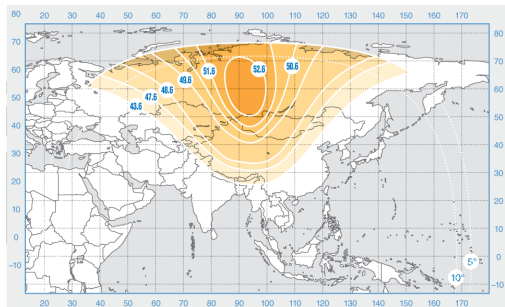

Express-AM33

Orbital Position: 96.5° East

Date of launch: 28.01.2008

Commercial department:

sales@intersputnik.com

Tel.: +7 (495) 641-44-22

C band, Russia beam

Ku band, beam 1

Ku band, beam 2

Express-AM33

Orbital Position: 96.5° East

Date of launch: 28.01.2008

Commercial department:

sales@intersputnik.com

Tel.: +7 (495) 641-44-22

C band, Russia beam