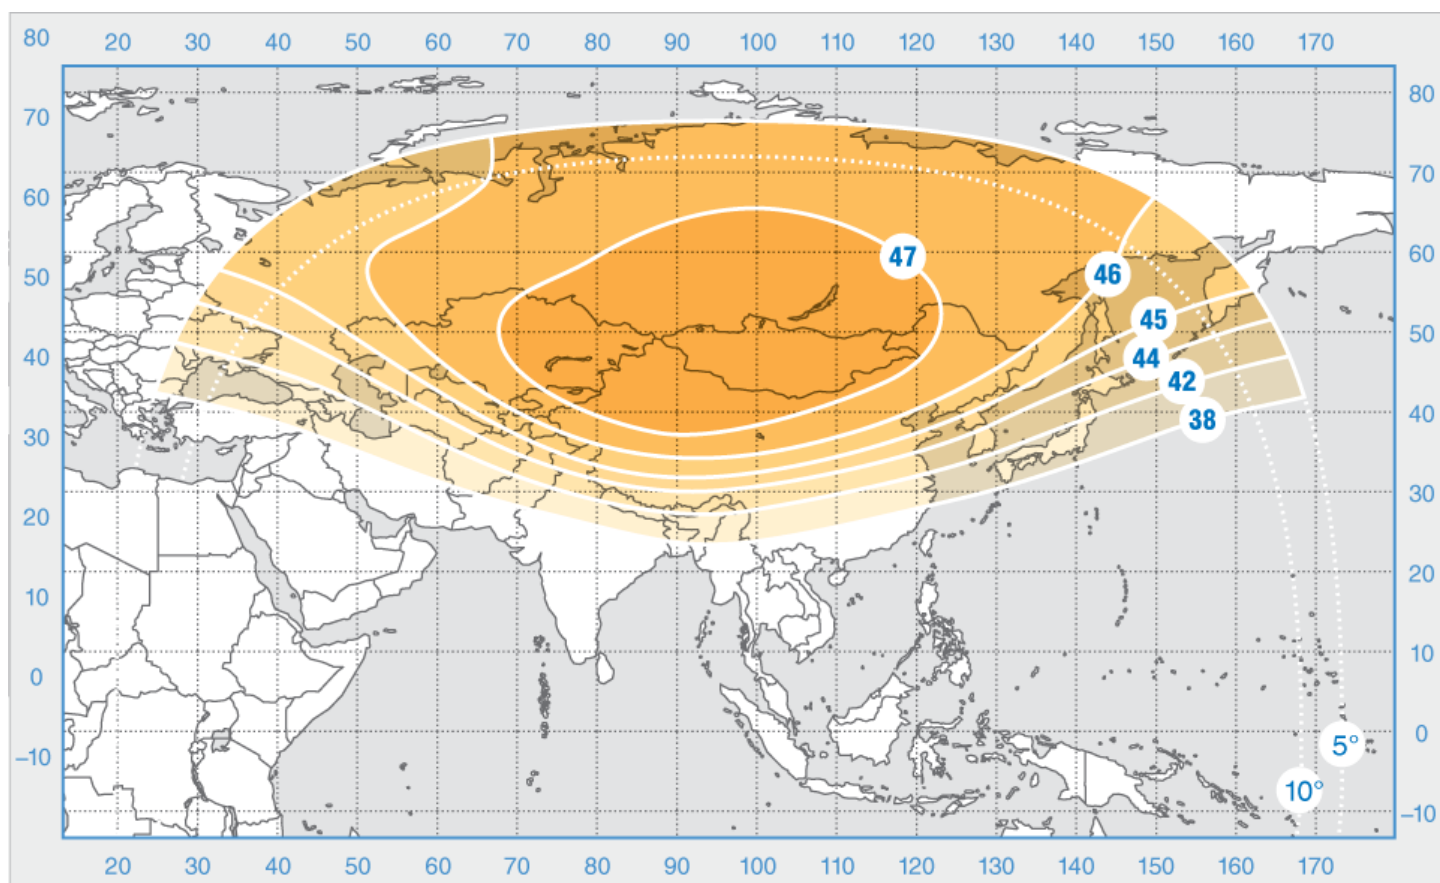

Ku band, beam 2

# Express-AM33

Orbital Position: 96.5° East

Date of launch: 28.01.2008

Commercial department:

[sales@intersputnik.com](mailto:sales@intersputnik.com)

Tel.: +7 (495) 641-44-22

## C band, Russia beam