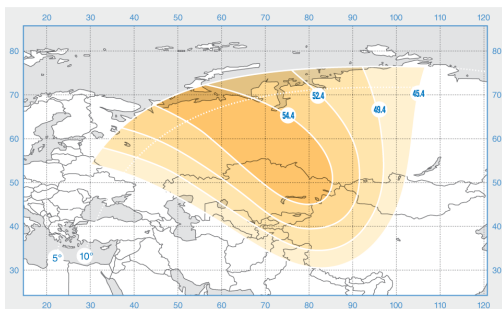

# Express-AM33

Orbital Position: 96.5° East

Date of launch: 28.01.2008

Commercial department:

[sales@intersputnik.com](mailto:sales@intersputnik.com)

Tel.: +7 (495) 641-44-22

C band, Russia beam

Ku band, beam 1

Ku band, beam 2