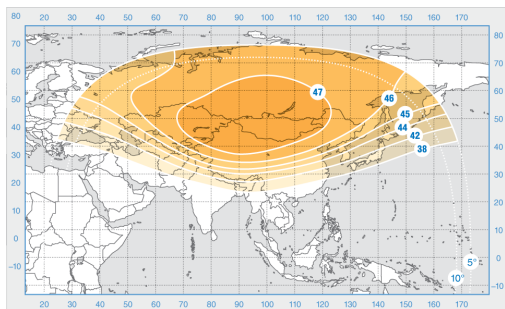

Express-AM33

Orbital Position: 96.5° East

Date of launch: 28.01.2008

Commercial department:

sales@intersputnik.com

Tel.: +7 (495) 641-44-22

C band, Russia beam

Ku band, beam 1

Ku band, beam 2

Express-AM33

Orbital Position: 96.5° East

Date of launch: 28.01.2008

Commercial department:

sales@intersputnik.com

Tel.: +7 (495) 641-44-22

C band, Russia beam