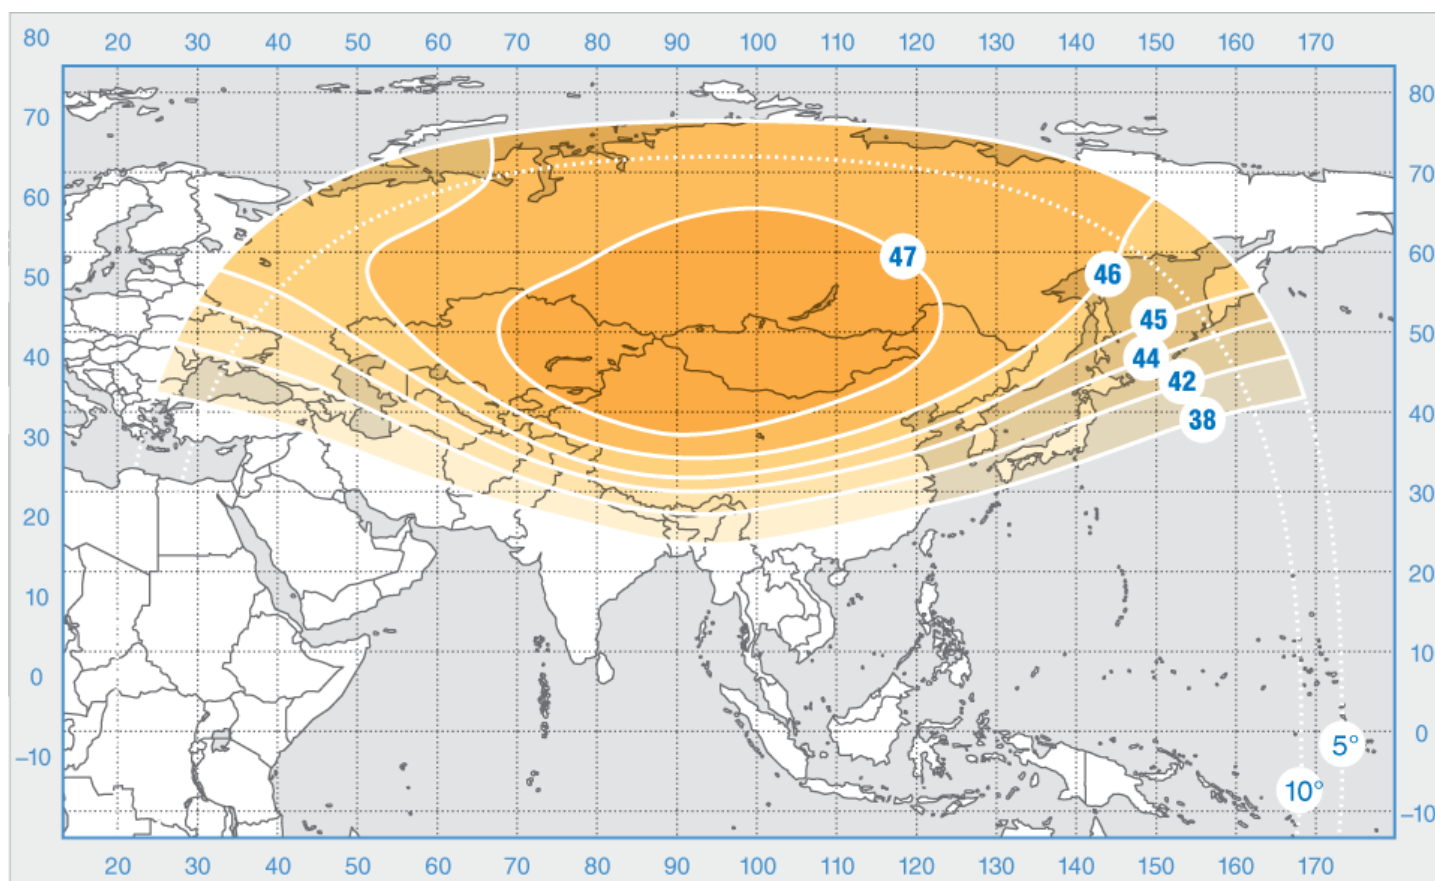

Ku band, beam 2

Express-AM33

Orbital Position: 96.5° East

Date of launch: 28.01.2008

Commercial department:

sales@intersputnik.com

Tel.: +7 (495) 641-44-22

C band, Russia beam

Express-AM33

Orbital Position: 96.5° East

Date of launch: 28.01.2008

Commercial department:

sales@intersputnik.com

Tel.: +7 (495) 641-44-22

Ku band, beam 1

Express-AM33

Orbital Position: 96.5° East

Date of launch: 28.01.2008

Commercial department:

sales@intersputnik.com

Tel.: +7 (495) 641-44-22

Ku band, beam 2