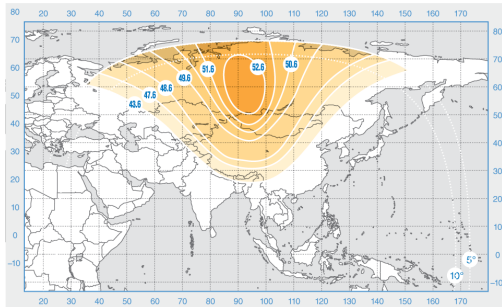

# Express-AM33

Orbital Position: 96.5° East

Date of launch: 28.01.2008

Commercial department:

[sales@intersputnik.com](mailto:sales@intersputnik.com)

Tel.: +7 (495) 641-44-22

C band, Russia beam

Ku band, beam 1

Ku band, beam 2