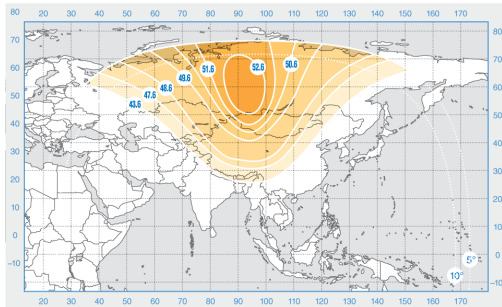

Express-AM33

Orbital Position: 96.5° East

Date of launch: 28.01.2008

Commercial department:

sales@intersputnik.com

Tel.: +7 (495) 641-44-22

C band, Russia beam

Ku band, beam 1

Ku band, beam 2

Express-AM33

Orbital Position: 96.5° East

Date of launch: 28.01.2008

Commercial department:

sales@intersputnik.com

Tel.: +7 (495) 641-44-22

C band, Russia beam