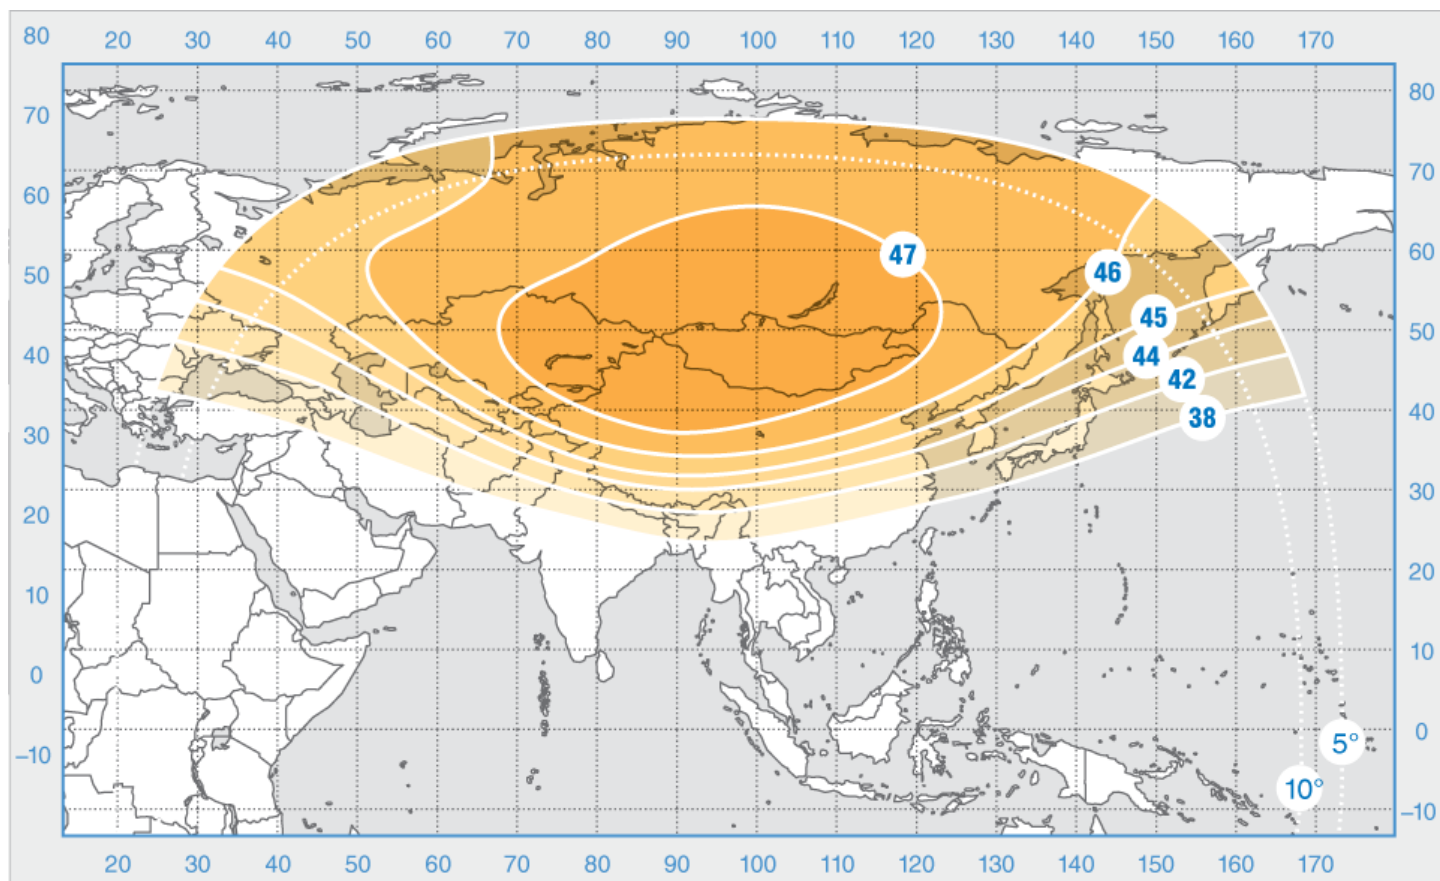

Ku band, beam 2

Express-AM33

Orbital Position: 96.5° East

Date of launch: 28.01.2008

Commercial department:

sales@intersputnik.com

Tel.: +7 (495) 641-44-22

C band, Russia beam

Express-AM33

Orbital Position: 96.5° East

Date of launch: 28.01.2008

Commercial department:

sales@intersputnik.com

Tel.: +7 (495) 641-44-22

Ku band, beam 1