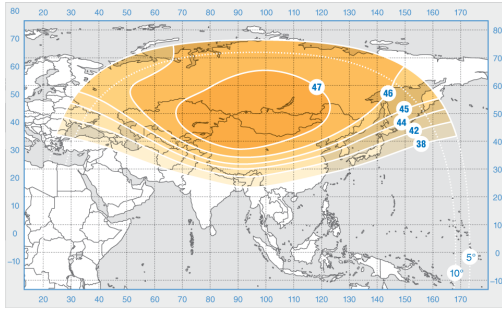

# Express-AM33

Orbital Position: 96.5° East

Date of launch: 28.01.2008

Commercial department:

[sales@intersputnik.com](mailto:sales@intersputnik.com)

Tel.: +7 (495) 641-44-22

C band, Russia beam

Ku band, beam 1

Ku band, beam 2