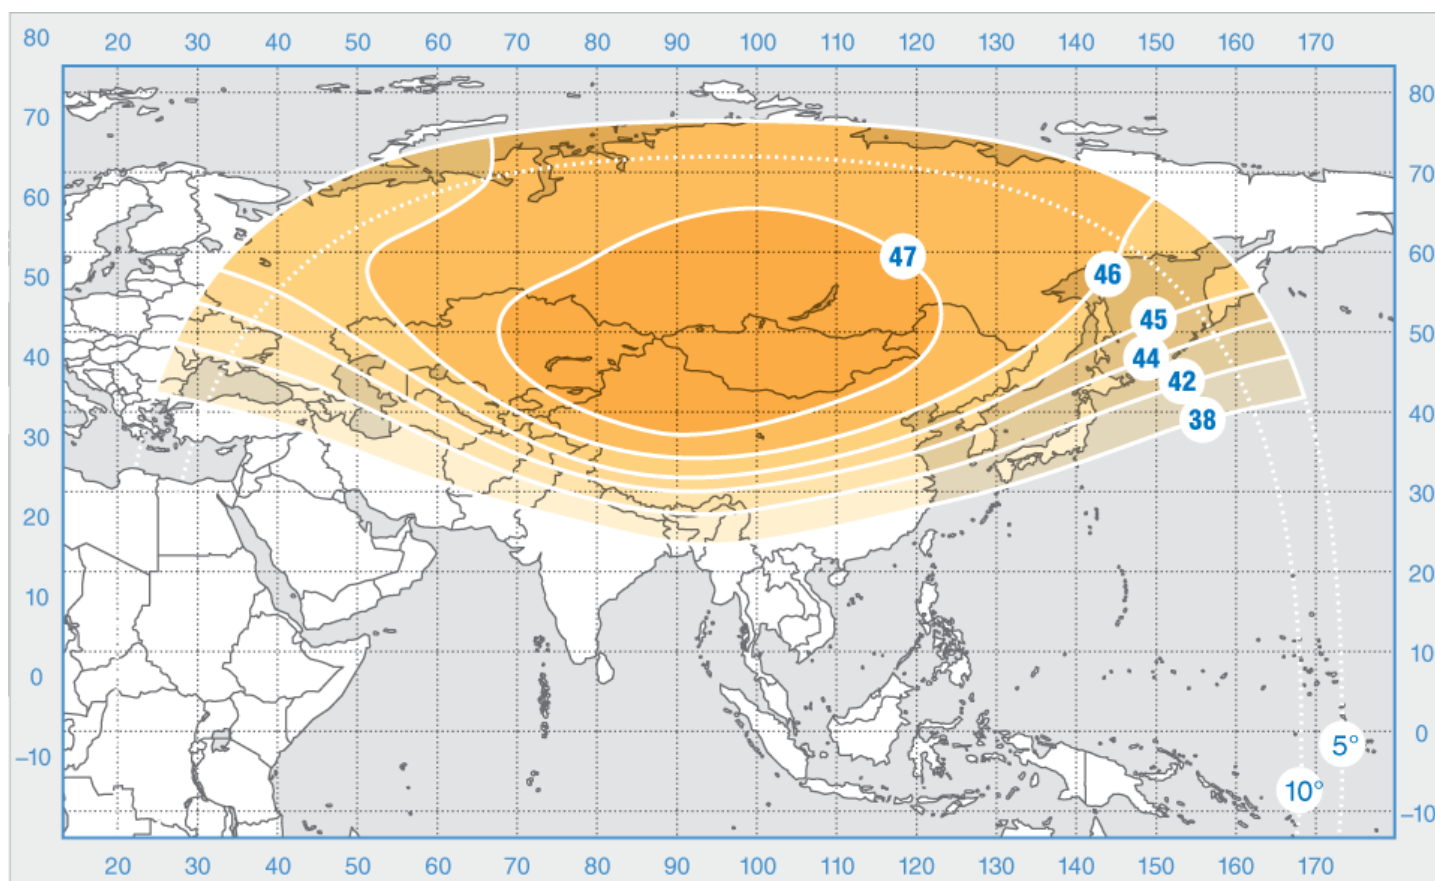

Ku band, beam 2

Express-AM33

Orbital Position: 96.5° East

Date of launch: 28.01.2008

Commercial department:

sales@intersputnik.com

Tel.: +7 (495) 641-44-22

C band, Russia beam

Express-AM33

Orbital Position: 96.5° East

Date of launch: 28.01.2008

Commercial department:

sales@intersputnik.com

Tel.: +7 (495) 641-44-22

Ku band, beam 1