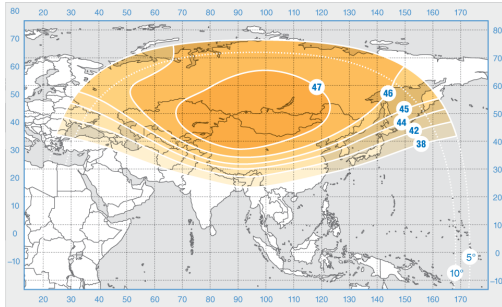

Express-AM33

Orbital Position: 96.5° East

Date of launch: 28.01.2008

Commercial department:

sales@intersputnik.com

Tel.: +7 (495) 641-44-22

C band, Russia beam

Ku band, beam 1

Ku band, beam 2

Express-AM33

Orbital Position: 96.5° East

Date of launch: 28.01.2008

Commercial department:

sales@intersputnik.com

Tel.: +7 (495) 641-44-22

C band, Russia beam