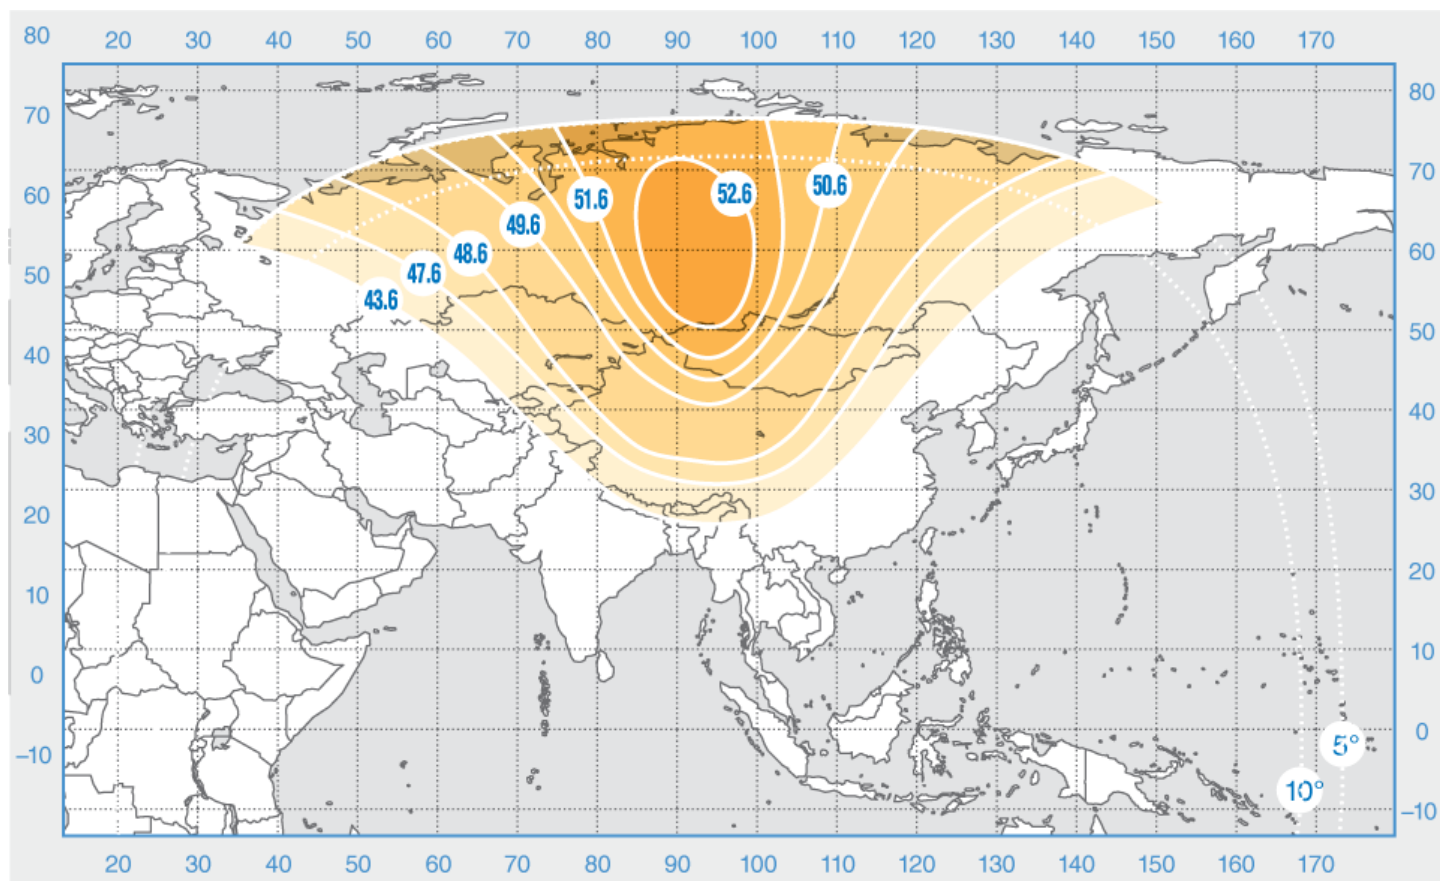

Ku band, beam 2

Express-AM33

Orbital Position: 96.5° East

Date of launch: 28.01.2008

Commercial department:

sales@intersputnik.com

Tel.: +7 (495) 641-44-22

C band, Russia beam

Express-AM33

Orbital Position: 96.5° East

Date of launch: 28.01.2008

Commercial department:

sales@intersputnik.com

Tel.: +7 (495) 641-44-22

Ku band, beam 1

Express-AM33

Orbital Position: 96.5° East

Date of launch: 28.01.2008

Commercial department:

sales@intersputnik.com

Tel.: +7 (495) 641-44-22

Ku band, beam 2