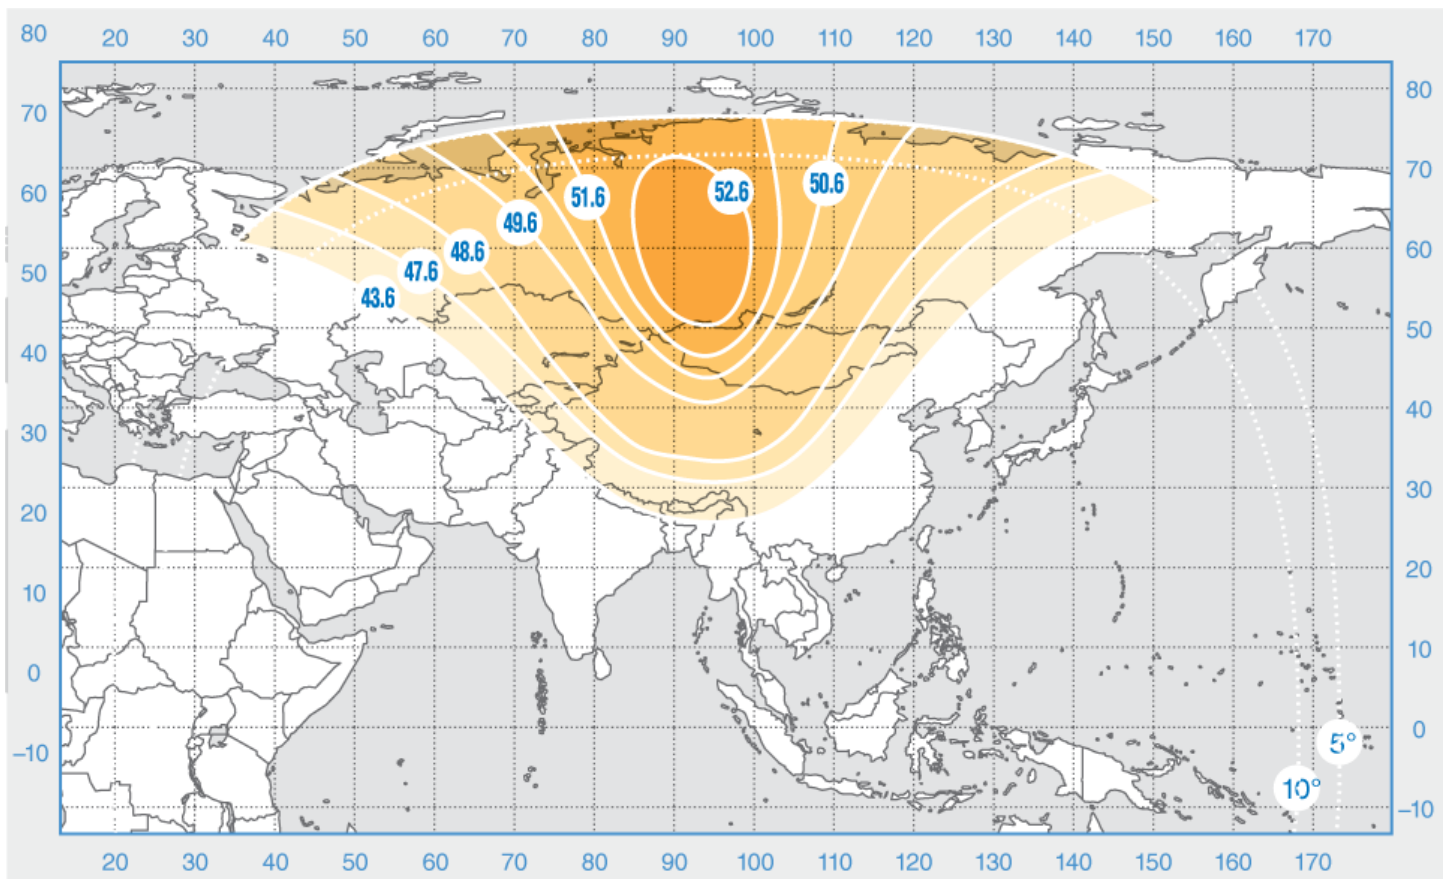

## C band, Russia beam

# Express-AM33

Orbital Position: 96.5° East

Date of launch: 28.01.2008

Commercial department:

[sales@intersputnik.com](mailto:sales@intersputnik.com)

Tel.: +7 (495) 641-44-22

## Ku band, beam 1