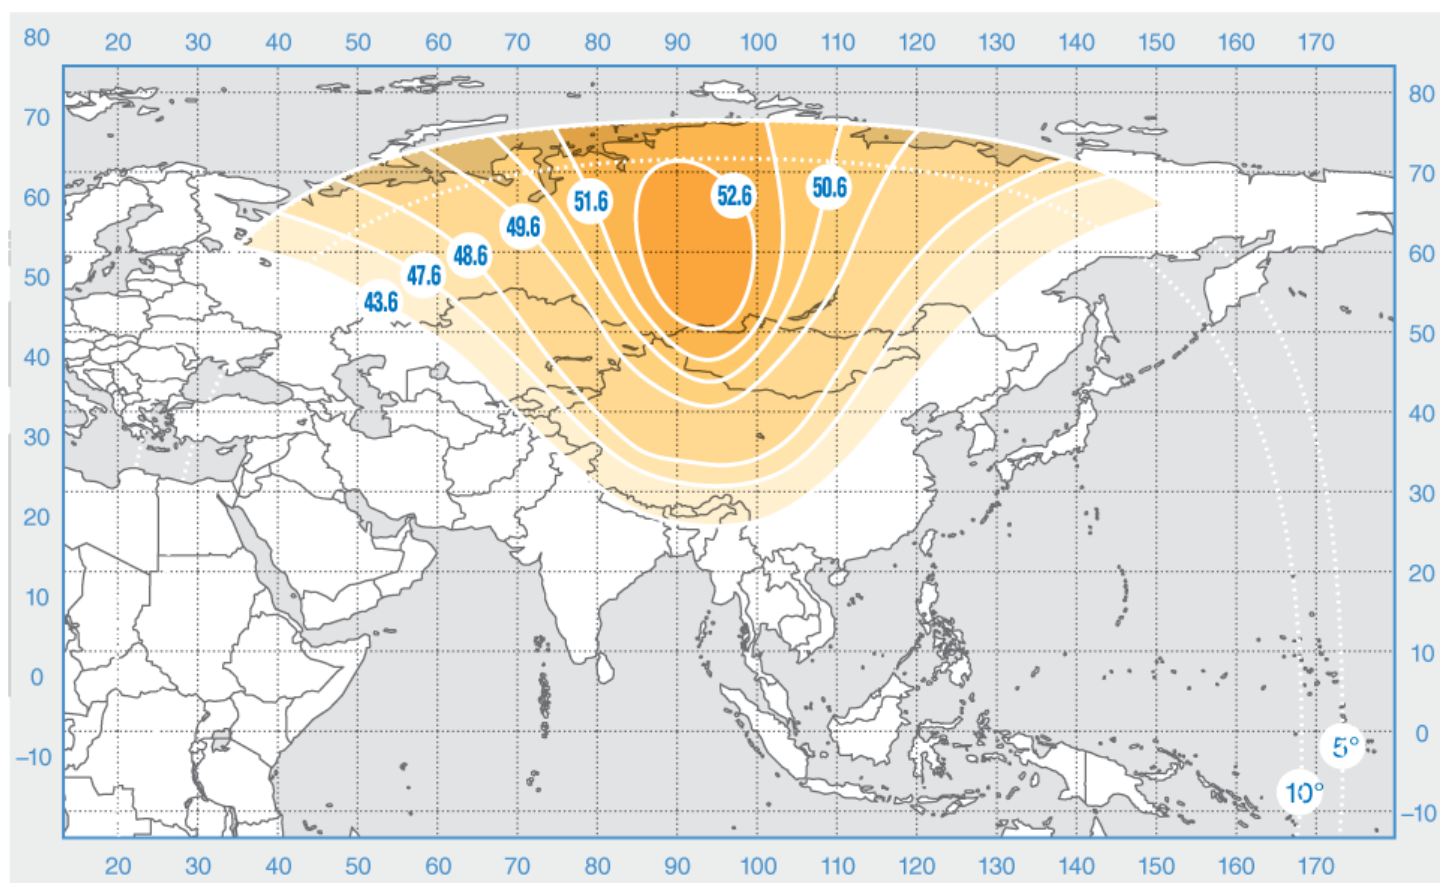

Ku band, beam 2

Express-AM33

Orbital Position: 96.5° East

Date of launch: 28.01.2008

Commercial department:

sales@intersputnik.com

Tel.: +7 (495) 641-44-22

C band, Russia beam

Express-AM33

Orbital Position: 96.5° East

Date of launch: 28.01.2008

Commercial department:

sales@intersputnik.com

Tel.: +7 (495) 641-44-22

Ku band, beam 1

Express-AM33

Orbital Position: 96.5° East

Date of launch: 28.01.2008

Commercial department:

sales@intersputnik.com

Tel.: +7 (495) 641-44-22

Ku band, beam 2