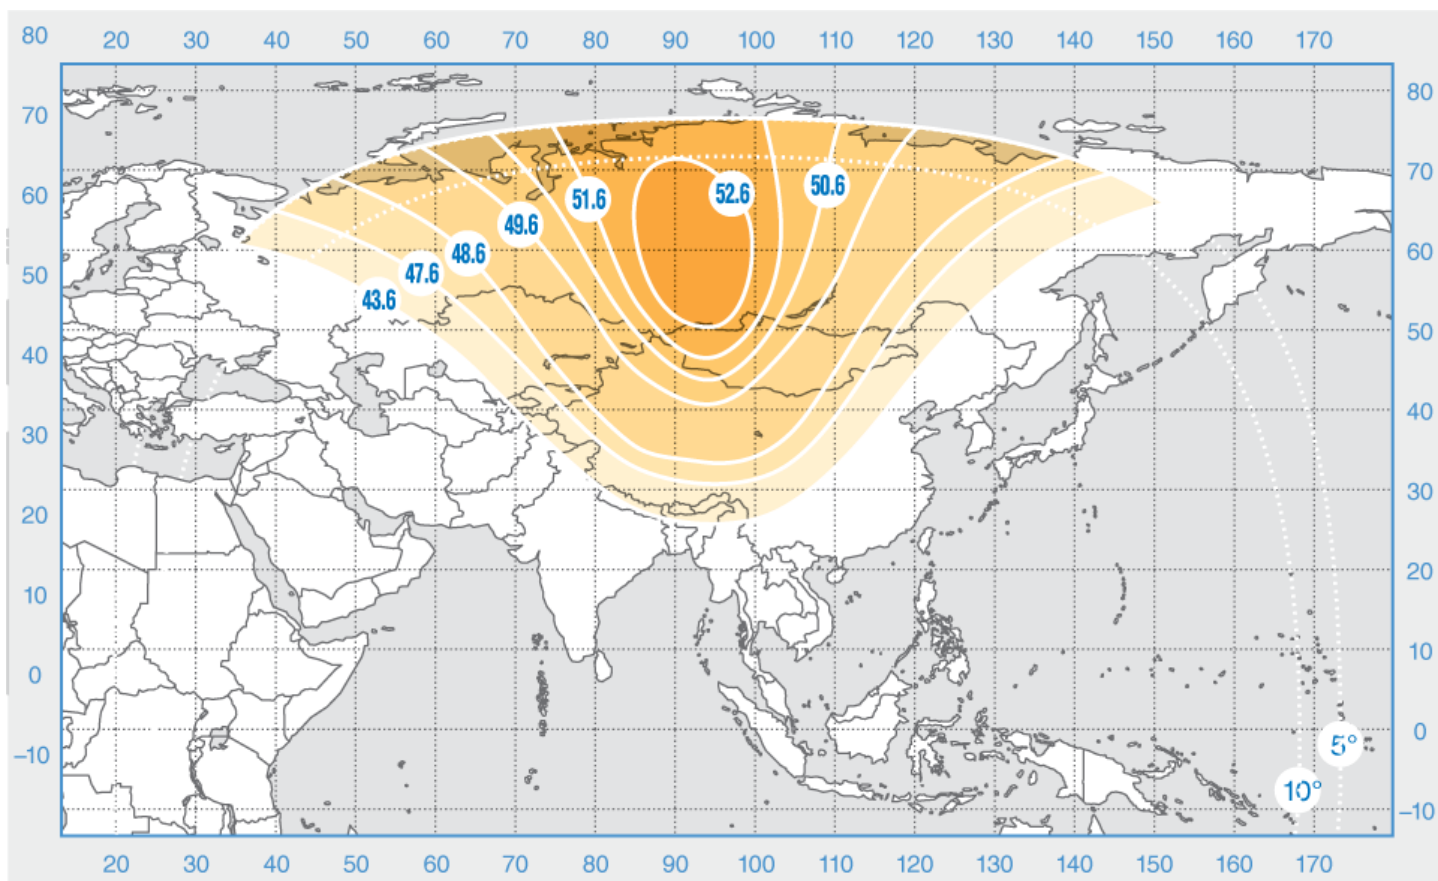

Ku band, beam 2

Express-AM33

Orbital Position: 96.5° East

Date of launch: 28.01.2008

Commercial department:

sales@intersputnik.com

Tel.: +7 (495) 641-44-22

C band, Russia beam

Express-AM33

Orbital Position: 96.5° East

Date of launch: 28.01.2008

Commercial department:

sales@intersputnik.com

Tel.: +7 (495) 641-44-22

Ku band, beam 1

Express-AM33

Orbital Position: 96.5° East

Date of launch: 28.01.2008

Commercial department:

sales@intersputnik.com

Tel.: +7 (495) 641-44-22

Ku band, beam 2