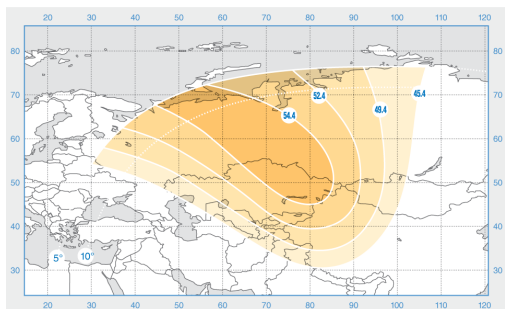

Express-AM33

Orbital Position: 96.5° East

Date of launch: 28.01.2008

Commercial department:

sales@intersputnik.com

Tel.: +7 (495) 641-44-22

C band, Russia beam

Ku band, beam 1

Ku band, beam 2

Express-AM33

Orbital Position: 96.5° East

Date of launch: 28.01.2008

Commercial department:

sales@intersputnik.com

Tel.: +7 (495) 641-44-22

C band, Russia beam