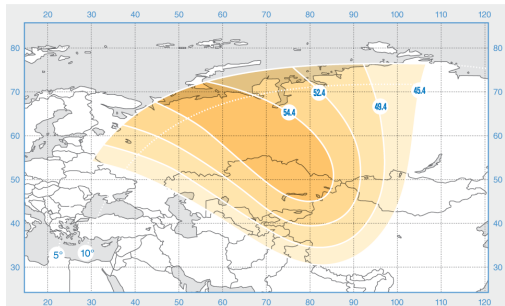

Express-AM33

Orbital Position: 96.5° East

Date of launch: 28.01.2008

Commercial department:

sales@intersputnik.com

Tel.: +7 (495) 641-44-22

C band, Russia beam

Ku band, beam 1

Ku band, beam 2

Express-AM33

Orbital Position: 96.5° East

Date of launch: 28.01.2008

Commercial department:

sales@intersputnik.com

Tel.: +7 (495) 641-44-22

C band, Russia beam