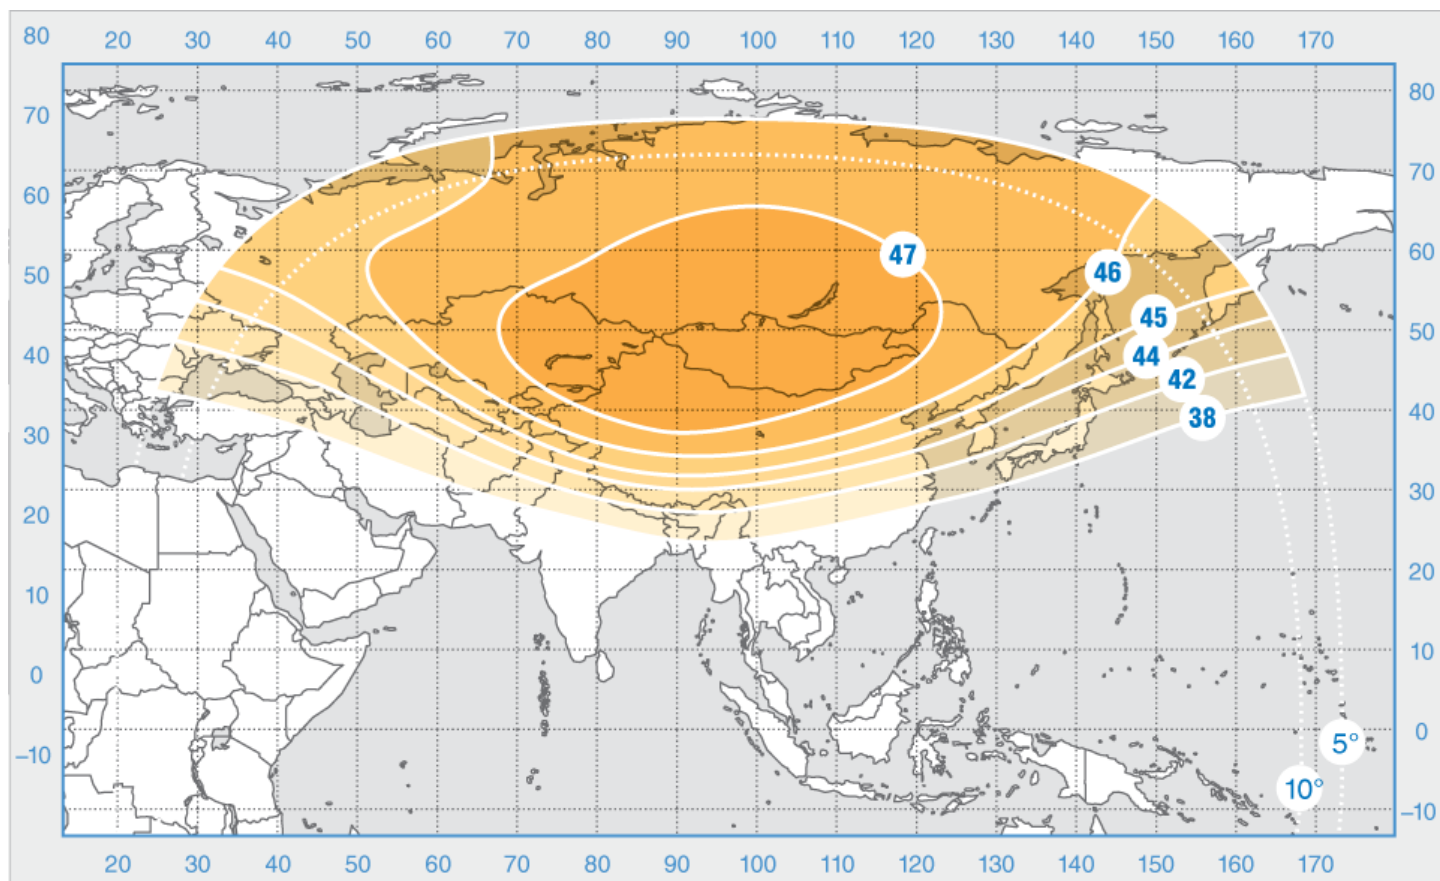

Ku band, beam 2

Express-AM33

Orbital Position: 96.5° East

Date of launch: 28.01.2008

Commercial department:

sales@intersputnik.com

Tel.: +7 (495) 641-44-22

C band, Russia beam

Express-AM33

Orbital Position: 96.5° East

Date of launch: 28.01.2008

Commercial department:

sales@intersputnik.com

Tel.: +7 (495) 641-44-22

Ku band, beam 1

Express-AM33

Orbital Position: 96.5° East

Date of launch: 28.01.2008

Commercial department:

sales@intersputnik.com

Tel.: +7 (495) 641-44-22

Ku band, beam 2