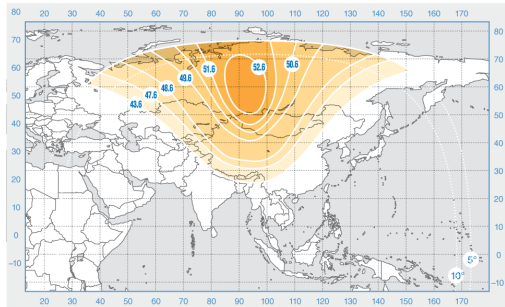

Express-AM33

Orbital Position: 96.5° East

Date of launch: 28.01.2008

Commercial department:

sales@intersputnik.com

Tel.: +7 (495) 641-44-22

C band, Russia beam

Ku band, beam 1

Ku band, beam 2

Express-AM33

Orbital Position: 96.5° East

Date of launch: 28.01.2008

Commercial department:

sales@intersputnik.com

Tel.: +7 (495) 641-44-22

C band, Russia beam