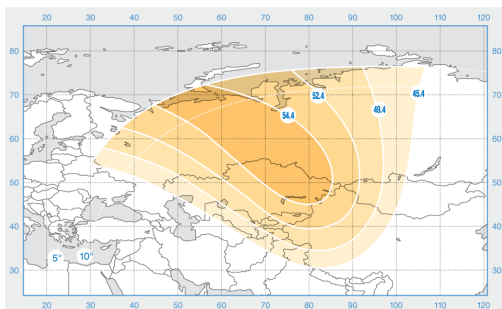

Express-AM33

Orbital Position: 96.5° East

Date of launch: 28.01.2008

Commercial department:

sales@intersputnik.com

Tel.: +7 (495) 641-44-22

C band, Russia beam

Ku band, beam 1

Ku band, beam 2

Express-AM33

Orbital Position: 96.5° East

Date of launch: 28.01.2008

Commercial department:

sales@intersputnik.com

Tel.: +7 (495) 641-44-22

C band, Russia beam