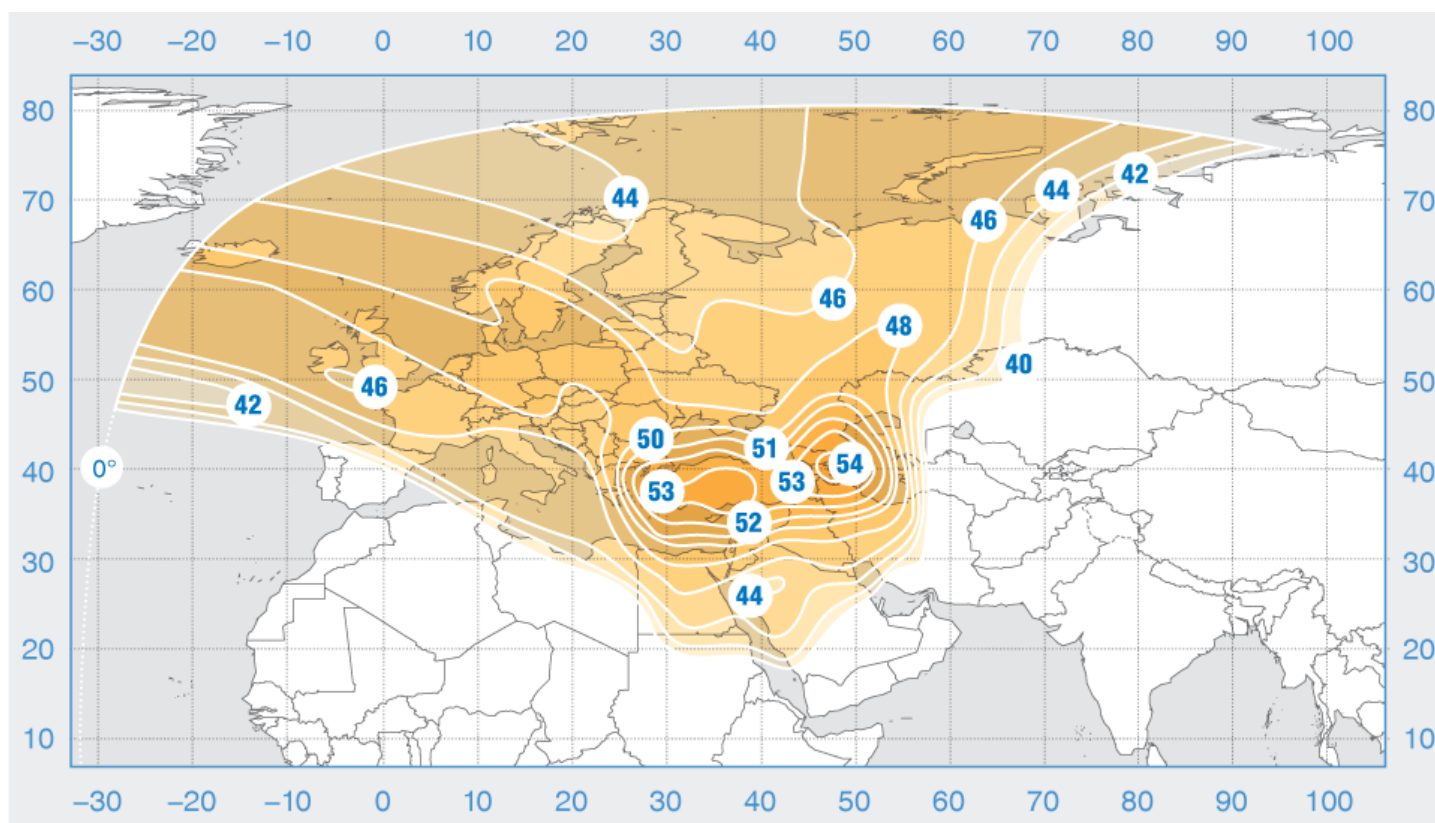

Azerspace-1

Orbital Position: 46° East

Date of launch: 01.02.2013

Commercial department:

sales@intersputnik.com

Tel.: +7 (495) 641-44-22

Ku band, European beam

Azerspace-1

Orbital Position: 46° East

Date of launch: 01.02.2013

Commercial department:

sales@intersputnik.com

Tel.: +7 (495) 641-44-22

Ku band, Central Asian beam