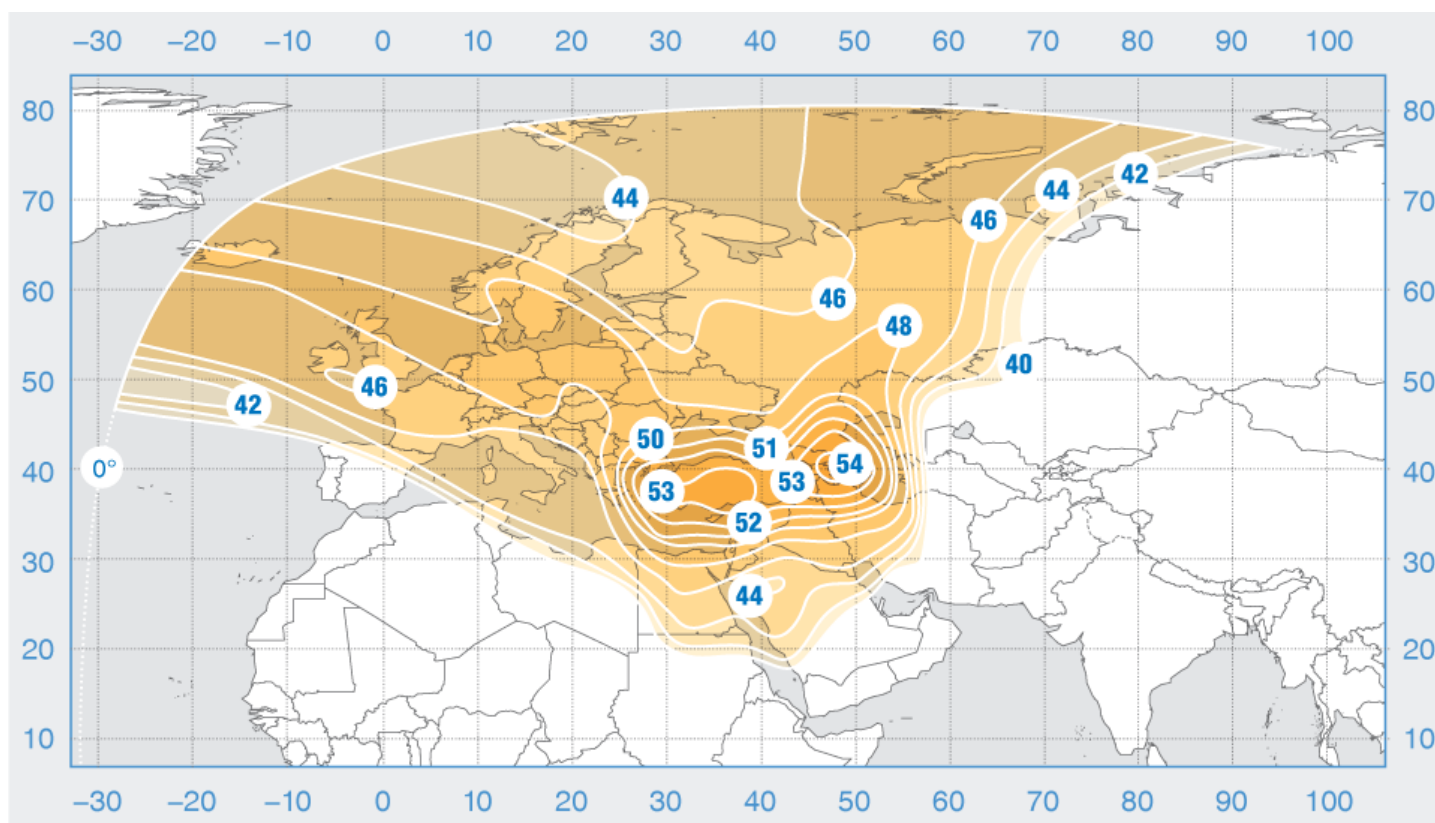

# Azerspace-1

Orbital Position: 46° East

Date of launch: 01.02.2013

Commercial department:

[sales@intersputnik.com](mailto:sales@intersputnik.com)

Tel.: +7 (495) 641-44-22

Ku band, European beam

Ku band, Central Asian beam

# Azerspace-1

Orbital Position: 46° East

Date of launch: 01.02.2013

Commercial department:

[sales@intersputnik.com](mailto:sales@intersputnik.com)

Tel.: +7 (495) 641-44-22

## Ku band, European beam

## Ku band, Central Asian beam