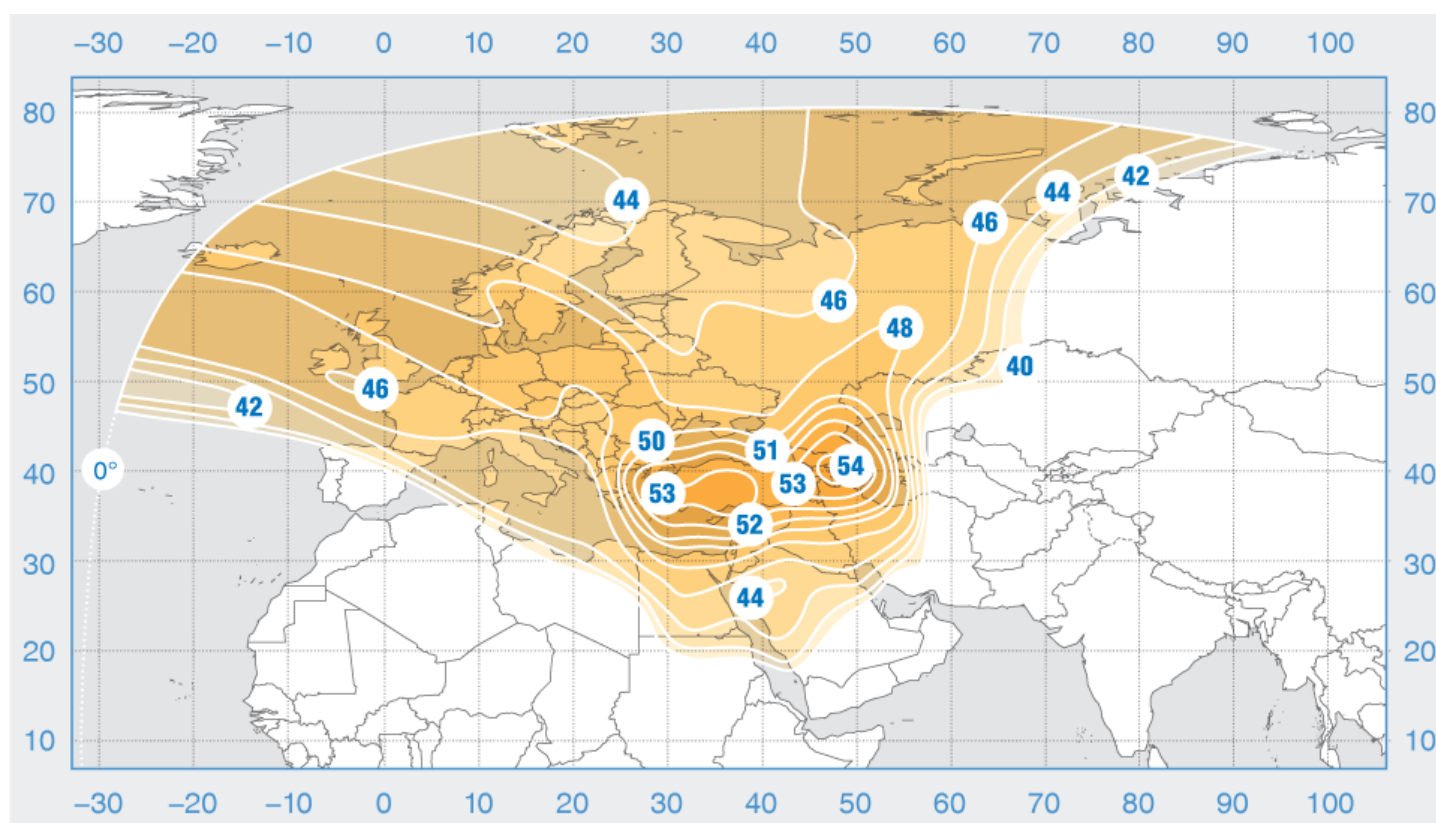

Azerspace-1

Orbital Position: 46° East

Date of launch: 01.02.2013

Commercial department:

sales@intersputnik.com

Tel.: +7 (495) 641-44-22

Ku band, European beam

Azerspace-1

Orbital Position: 46° East

Date of launch: 01.02.2013

Commercial department:

sales@intersputnik.com

Tel.: +7 (495) 641-44-22

Ku band, Central Asian beam