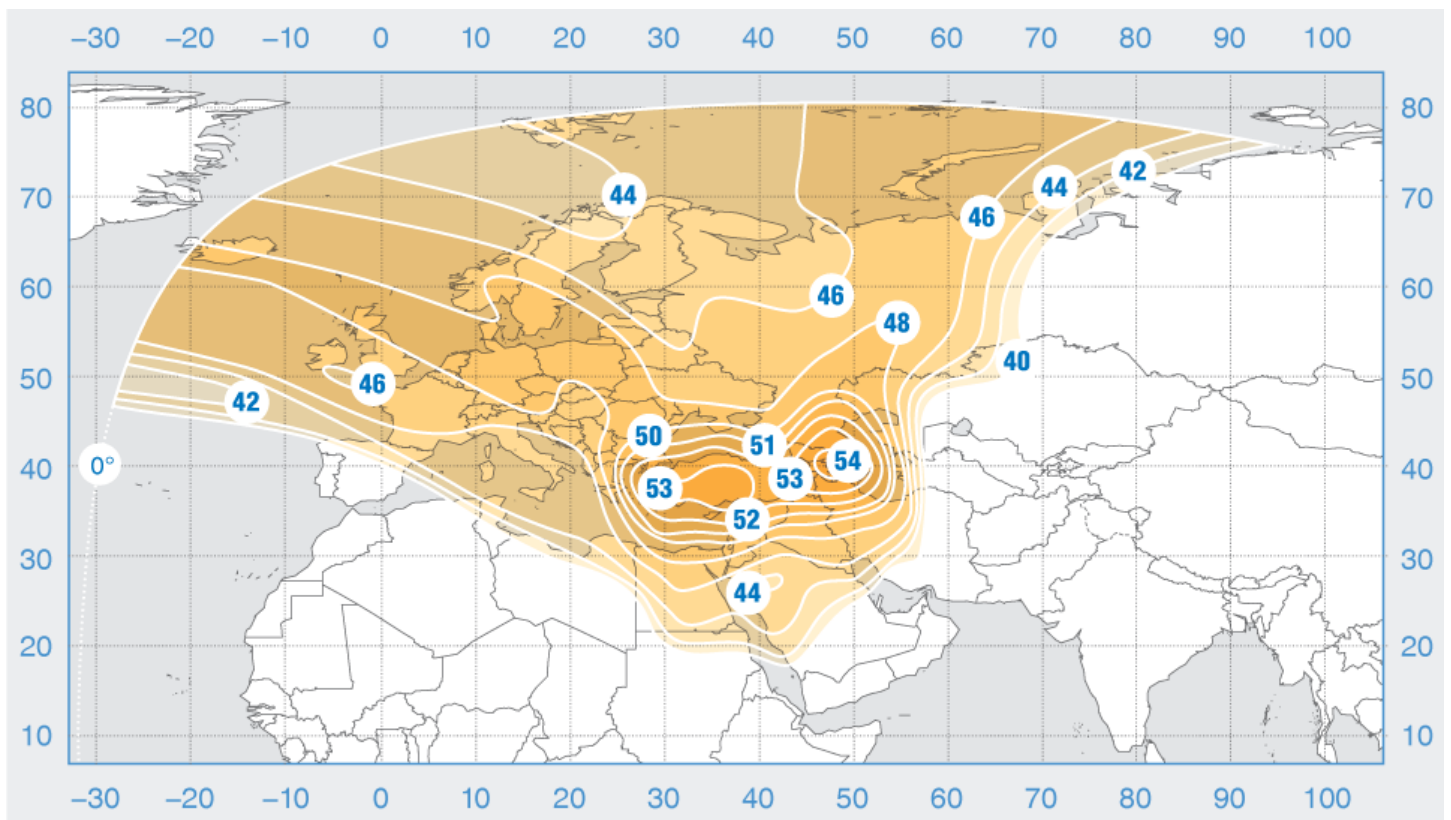

# Azerspace-1

Orbital Position: 46° East

Date of launch: 01.02.2013

Commercial department:

[sales@intersputnik.com](mailto:sales@intersputnik.com)

Tel.: +7 (495) 641-44-22

Ku band, European beam

Ku band, Central Asian beam

# Azerspace-1

Orbital Position: 46° East

Date of launch: 01.02.2013

Commercial department:

[sales@intersputnik.com](mailto:sales@intersputnik.com)

Tel.: +7 (495) 641-44-22

## Ku band, European beam

## Ku band, Central Asian beam