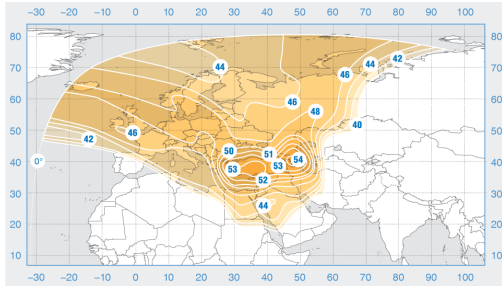

Azerspace-1

Orbital Position: 46° East

Date of launch: 01.02.2013

Commercial department:

sales@intersputnik.com

Tel.: +7 (495) 641-44-22

Ku band, European beam

Ku band, Central Asian beam

Azerspace-1

Orbital Position: 46° East

Date of launch: 01.02.2013

Commercial department:

sales@intersputnik.com

Tel.: +7 (495) 641-44-22

Ku band, European beam

Azerspace-1