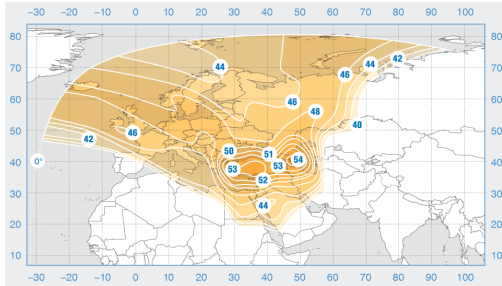

# Azerspace-1

Orbital Position: 46° East

Date of launch: 01.02.2013

Commercial department:

[sales@intersputnik.com](mailto:sales@intersputnik.com)

Tel.: +7 (495) 641-44-22

Ku band, European beam

Ku band, Central Asian beam