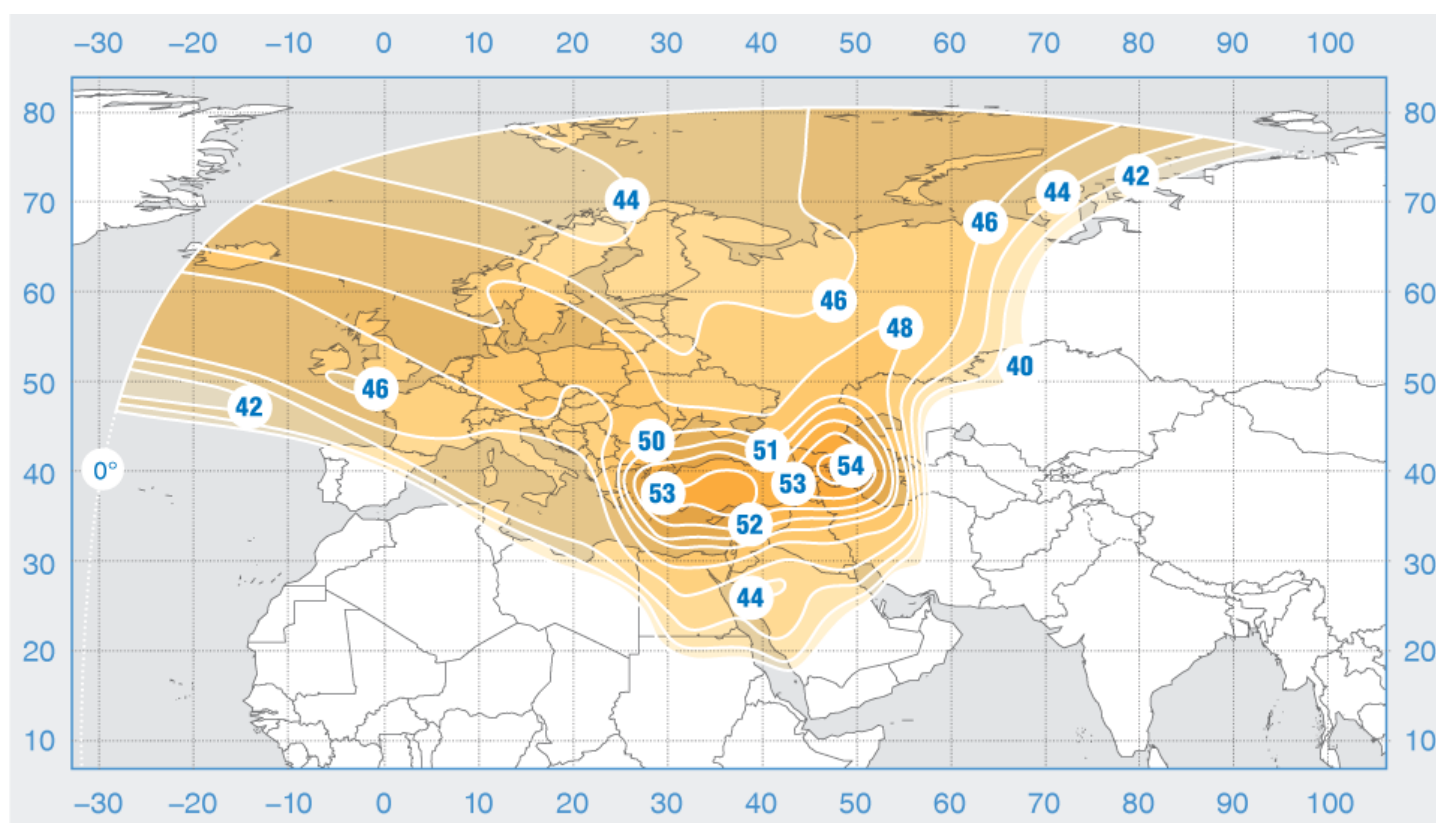

# Azerspace-1

Orbital Position: 46° East

Date of launch: 01.02.2013

Commercial department:

[sales@intersputnik.com](mailto:sales@intersputnik.com)

Tel.: +7 (495) 641-44-22

Ku band, European beam

Ku band, Central Asian beam

# Azerspace-1

Orbital Position: 46° East

Date of launch: 01.02.2013

Commercial department:

[sales@intersputnik.com](mailto:sales@intersputnik.com)

Tel.: +7 (495) 641-44-22

## Ku band, European beam

## Ku band, Central Asian beam