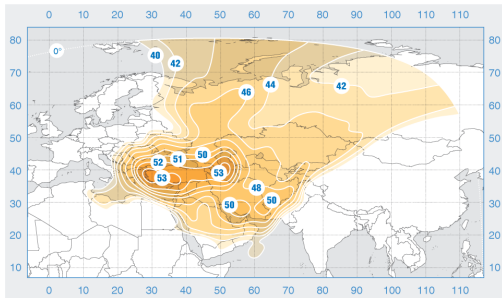

# Azerspace-1

Orbital Position: 46° East

Date of launch: 01.02.2013

Commercial department:

[sales@intersputnik.com](mailto:sales@intersputnik.com)

Tel.: +7 (495) 641-44-22

Ku band, European beam

Ku band, Central Asian beam

## Ku band, European beam