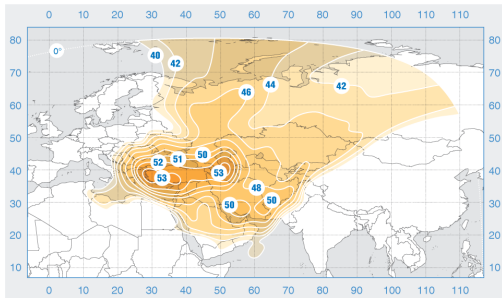

Azerspace-1

Orbital Position: 46° East

Date of launch: 01.02.2013

Commercial department:

sales@intersputnik.com

Tel.: +7 (495) 641-44-22

Ku band, European beam

Ku band, Central Asian beam

Azerspace-1

Orbital Position: 46° East

Date of launch: 01.02.2013

Commercial department:

sales@intersputnik.com

Tel.: +7 (495) 641-44-22

Ku band, European beam

Azerspace-1