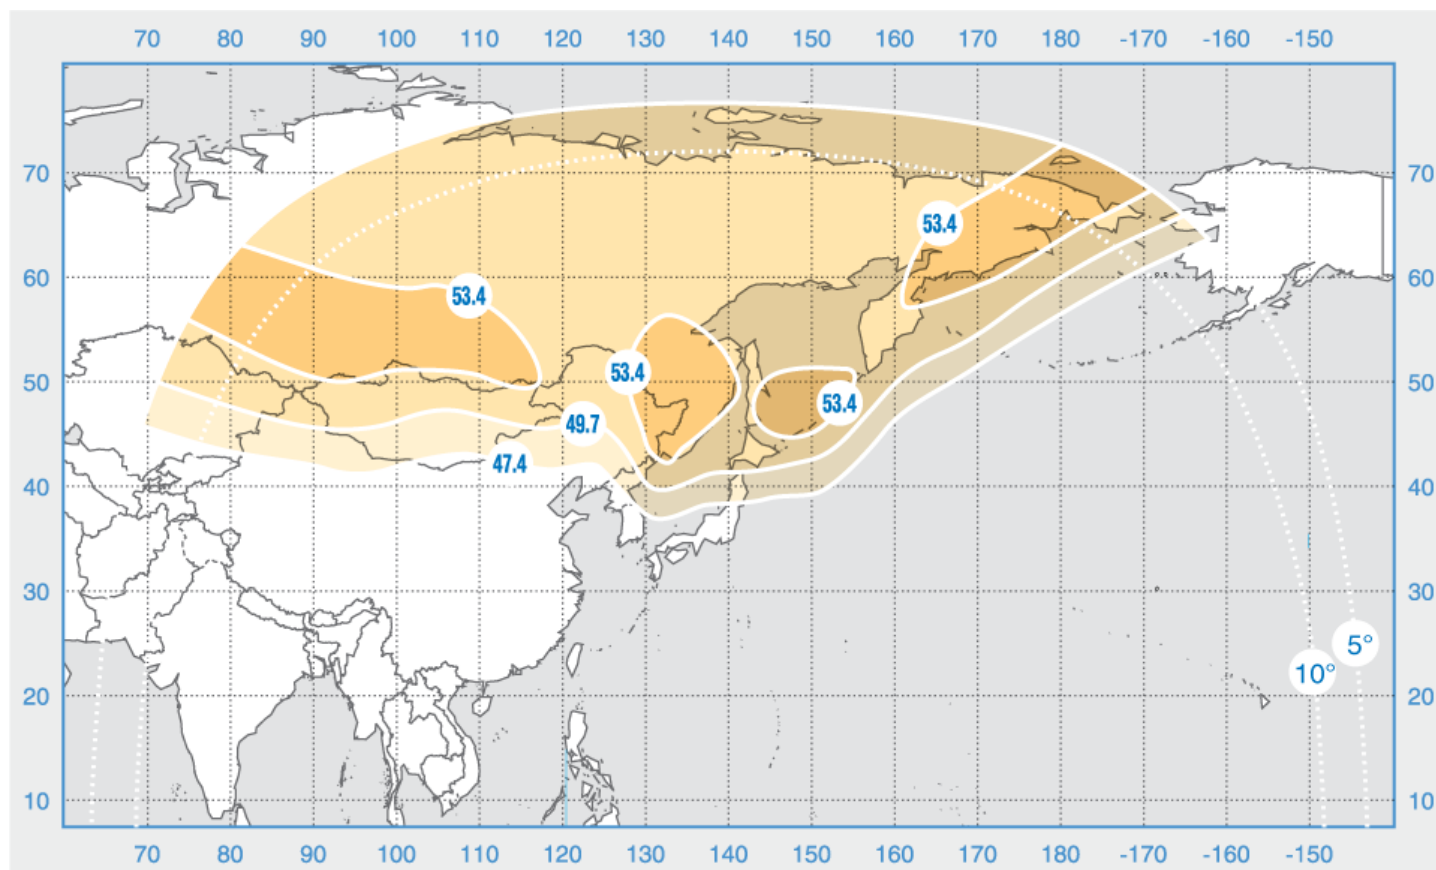

Ku band, Fixed beam №2

Express-AM5

Orbital Position: 140° East

Date of launch: 26.12.2013

Commercial department:

sales@intersputnik.com

Tel.: +7 (495) 641-44-22

C band, fixed beam

Express-AM5

Orbital Position: 140° East

Date of launch: 26.12.2013

Commercial department:

sales@intersputnik.com

Tel.: +7 (495) 641-44-22

Ku band, Fixed beam №1

Express-AM5

Orbital Position: 140° East

Date of launch: 26.12.2013

Commercial department:

sales@intersputnik.com

Tel.: +7 (495) 641-44-22

Ku band, Fixed beam №2