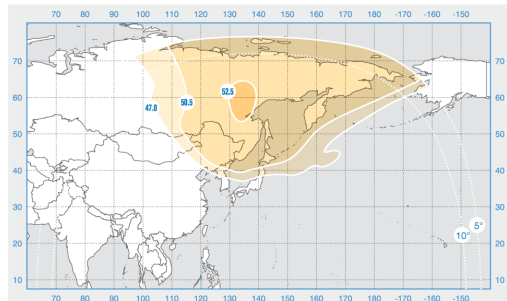

Express-AM5

Orbital Position: 140° East

Date of launch: 26.12.2013

Commercial department:

sales@intersputnik.com

Tel.: +7 (495) 641-44-22

C band, fixed beam

Ku band, Fixed beam №1

Ku band, Fixed beam №2

Express-AM5

Orbital Position: 140° East

Date of launch: 26.12.2013

Commercial department:

sales@intersputnik.com

Tel.: +7 (495) 641-44-22

C band, fixed beam