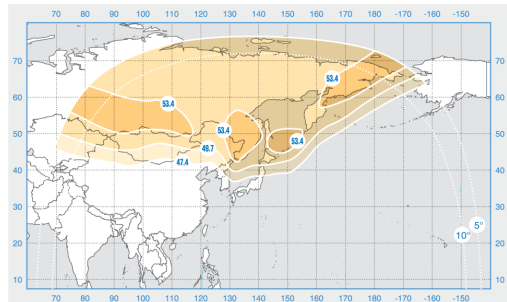

# Express-AM5

Orbital Position: 140° East

Date of launch: 26.12.2013

Commercial department:

[sales@intersputnik.com](mailto:sales@intersputnik.com)

Tel.: +7 (495) 641-44-22

C band, fixed beam

Ku band, Fixed beam №1

Ku band, Fixed beam №2