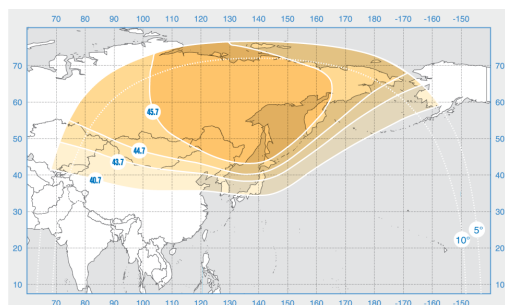

Express-AM5

Orbital Position: 140° East

Date of launch: 26.12.2013

Commercial department:

sales@intersputnik.com

Tel.: +7 (495) 641-44-22

C band, fixed beam

Ku band, Fixed beam №1

Ku band, Fixed beam №2

Express-AM5

Orbital Position: 140° East

Date of launch: 26.12.2013

Commercial department:

sales@intersputnik.com

Tel.: +7 (495) 641-44-22

C band, fixed beam