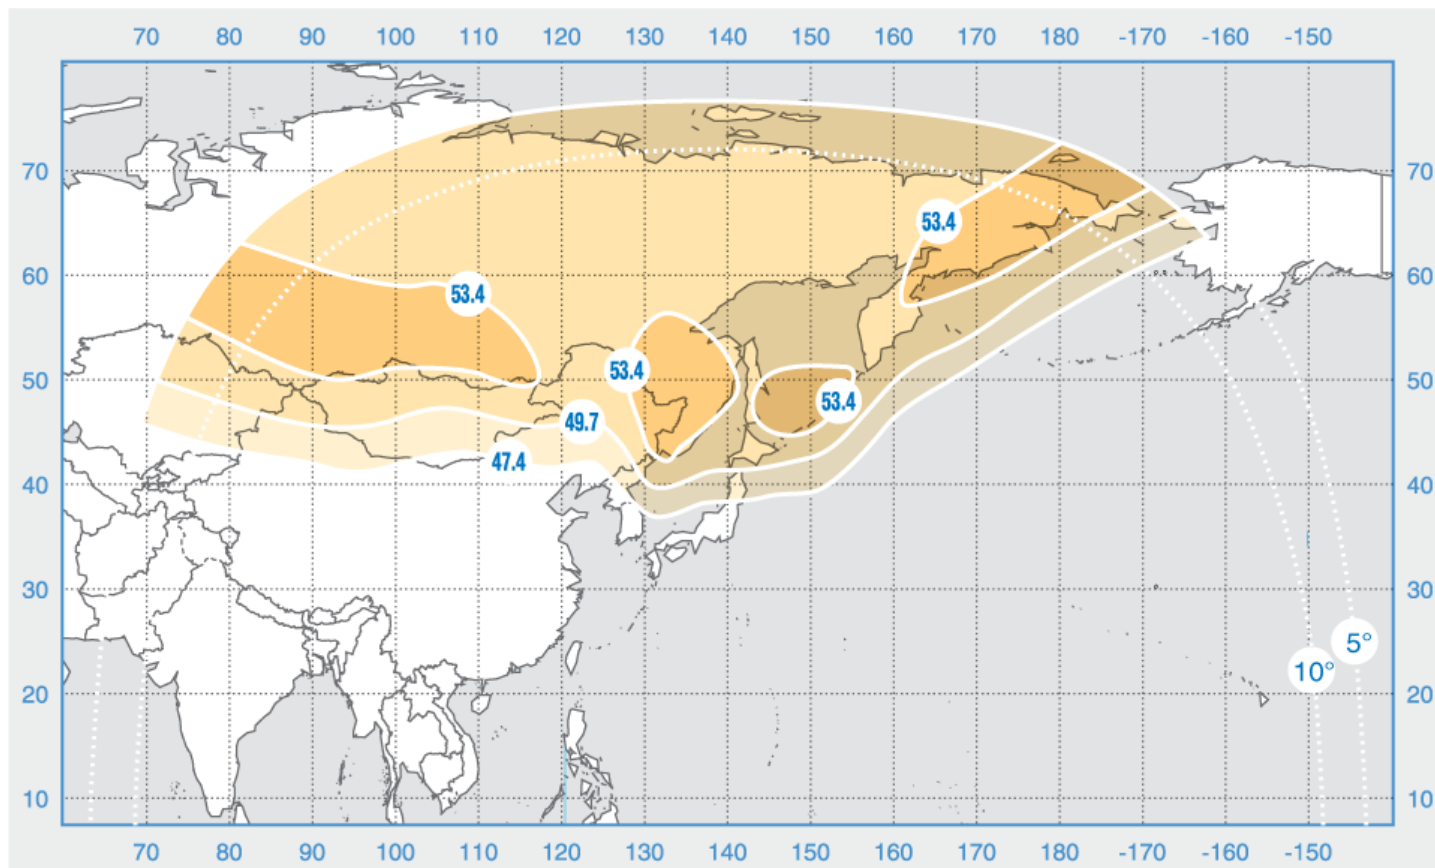

## C band, fixed beam

# Express-AM5

Orbital Position: 140° East

Date of launch: 26.12.2013

Commercial department:

[sales@intersputnik.com](mailto:sales@intersputnik.com)

Tel.: +7 (495) 641-44-22

Ku band, Fixed beam №1

# Express-AM5

Orbital Position: 140° East

Date of launch: 26.12.2013

Commercial department:

[sales@intersputnik.com](mailto:sales@intersputnik.com)

Tel.: +7 (495) 641-44-22

Ku band, Fixed beam №2