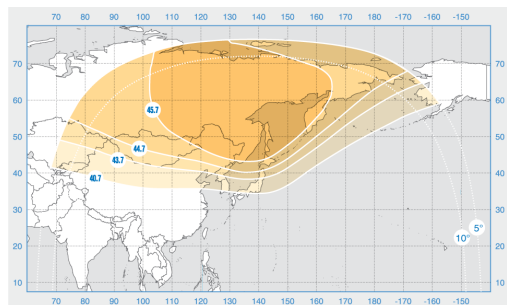

Express-AM5

Orbital Position: 140° East

Date of launch: 26.12.2013

Commercial department:

sales@intersputnik.com

Tel.: +7 (495) 641-44-22

C band, fixed beam

Ku band, Fixed beam №1

Ku band, Fixed beam №2

Express-AM5

Orbital Position: 140° East

Date of launch: 26.12.2013

Commercial department:

sales@intersputnik.com

Tel.: +7 (495) 641-44-22

C band, fixed beam