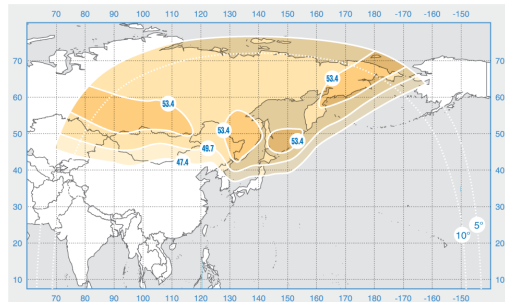

# Express-AM5

Orbital Position: 140° East

Date of launch: 26.12.2013

Commercial department:

[sales@intersputnik.com](mailto:sales@intersputnik.com)

Tel.: +7 (495) 641-44-22

C band, fixed beam

Ku band, Fixed beam №1

Ku band, Fixed beam №2