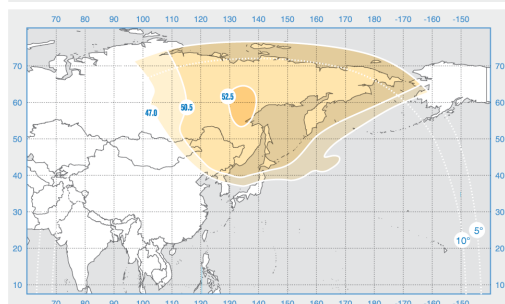

Express-AM5

Orbital Position: 140° East

Date of launch: 26.12.2013

Commercial department:

sales@intersputnik.com

Tel.: +7 (495) 641-44-22

C band, fixed beam

Ku band, Fixed beam №1

Ku band, Fixed beam №2

Express-AM5

Orbital Position: 140° East

Date of launch: 26.12.2013

Commercial department:

sales@intersputnik.com

Tel.: +7 (495) 641-44-22

C band, fixed beam