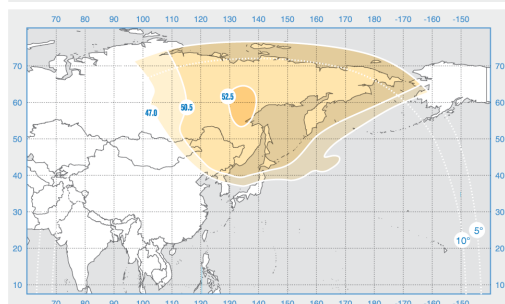

# Express-AM5

Orbital Position: 140° East

Date of launch: 26.12.2013

Commercial department:

[sales@intersputnik.com](mailto:sales@intersputnik.com)

Tel.: +7 (495) 641-44-22

C band, fixed beam

Ku band, Fixed beam №1

Ku band, Fixed beam №2