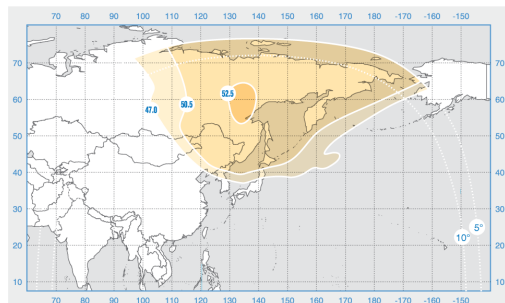

Express-AM5

Orbital Position: 140° East

Date of launch: 26.12.2013

Commercial department:

sales@intersputnik.com

Tel.: +7 (495) 641-44-22

C band, fixed beam

Ku band, Fixed beam №1

Ku band, Fixed beam №2

Express-AM5

Orbital Position: 140° East

Date of launch: 26.12.2013

Commercial department:

sales@intersputnik.com

Tel.: +7 (495) 641-44-22

C band, fixed beam