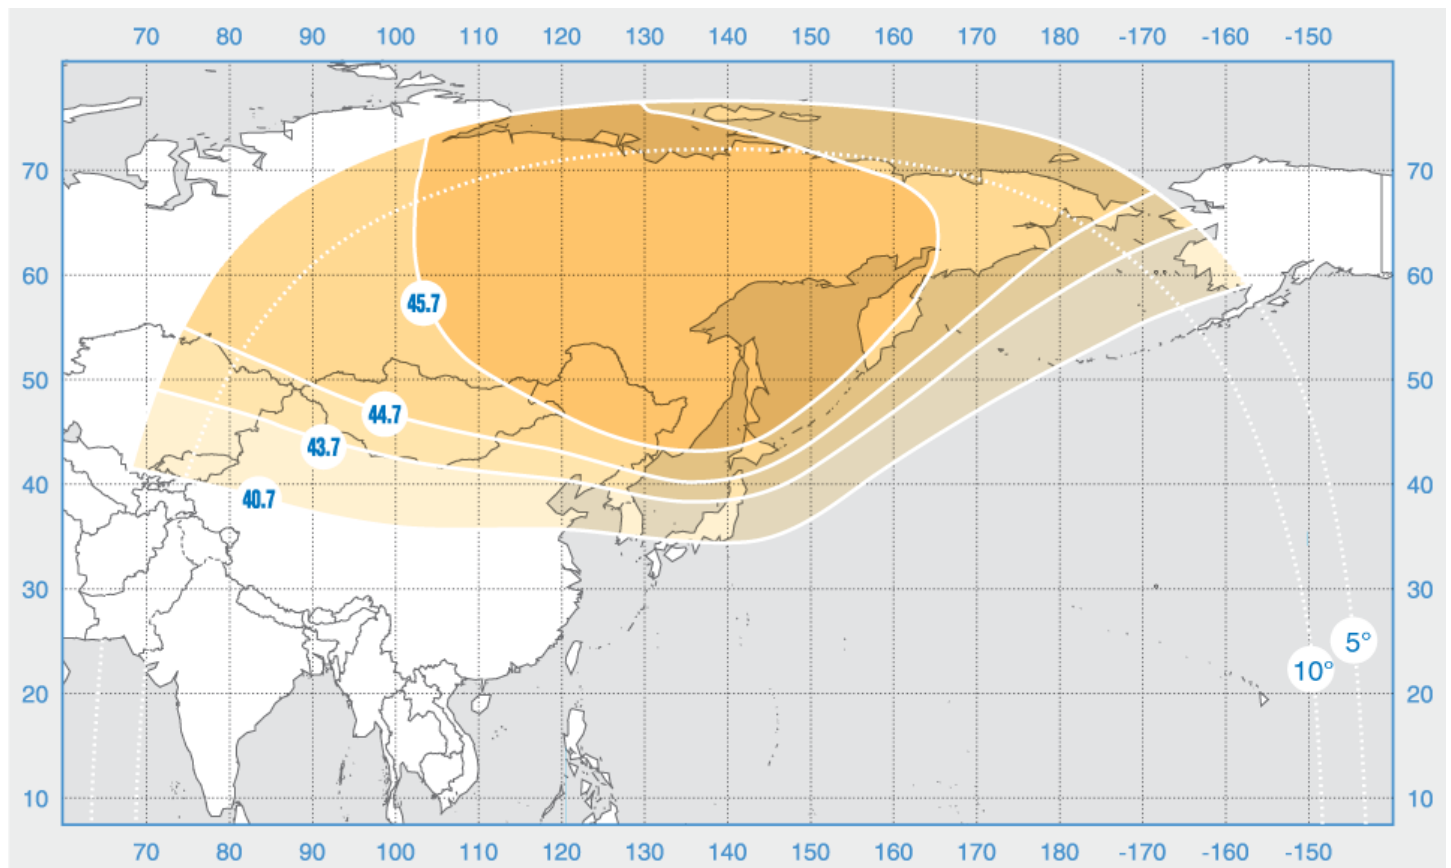

Ku band, Fixed beam №2

Express-AM5

Orbital Position: 140° East

Date of launch: 26.12.2013

Commercial department:

sales@intersputnik.com

Tel.: +7 (495) 641-44-22

C band, fixed beam

Express-AM5

Orbital Position: 140° East

Date of launch: 26.12.2013

Commercial department:

sales@intersputnik.com

Tel.: +7 (495) 641-44-22

Ku band, Fixed beam №1

Express-AM5