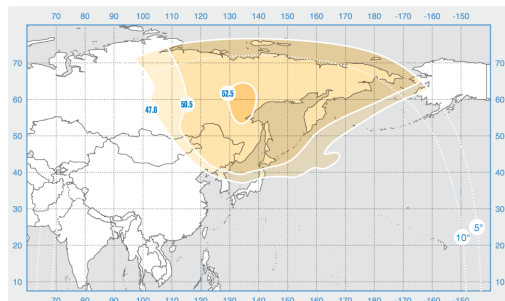

Express-AM5

Orbital Position: 140° East

Date of launch: 26.12.2013

Commercial department:

sales@intersputnik.com

Tel.: +7 (495) 641-44-22

C band, fixed beam

Ku band, Fixed beam №1

Ku band, Fixed beam №2

Express-AM5

Orbital Position: 140° East

Date of launch: 26.12.2013

Commercial department:

sales@intersputnik.com

Tel.: +7 (495) 641-44-22

C band, fixed beam