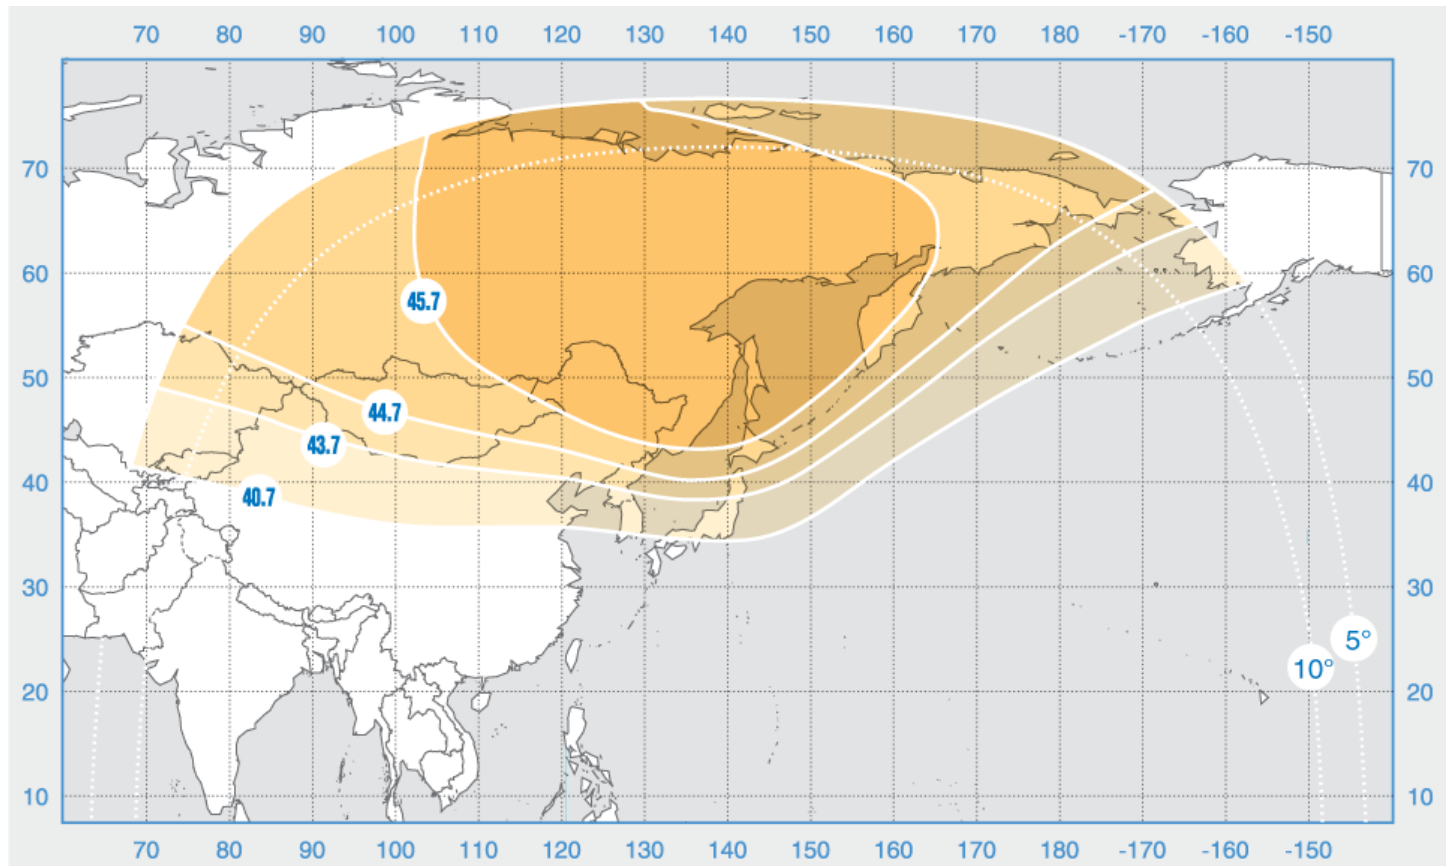

Ku band, Fixed beam №2

Express-AM5

Orbital Position: 140° East

Date of launch: 26.12.2013

Commercial department:

sales@intersputnik.com

Tel.: +7 (495) 641-44-22

C band, fixed beam

Express-AM5

Orbital Position: 140° East

Date of launch: 26.12.2013

Commercial department:

sales@intersputnik.com

Tel.: +7 (495) 641-44-22

Ku band, Fixed beam №1

Express-AM5