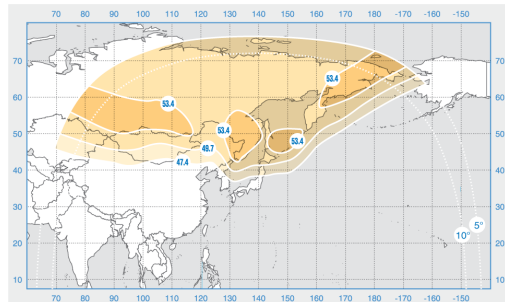

Express-AM5

Orbital Position: 140° East

Date of launch: 26.12.2013

Commercial department:

sales@intersputnik.com

Tel.: +7 (495) 641-44-22

C band, fixed beam

Ku band, Fixed beam №1

Ku band, Fixed beam №2

Express-AM5

Orbital Position: 140° East

Date of launch: 26.12.2013

Commercial department:

sales@intersputnik.com

Tel.: +7 (495) 641-44-22

C band, fixed beam