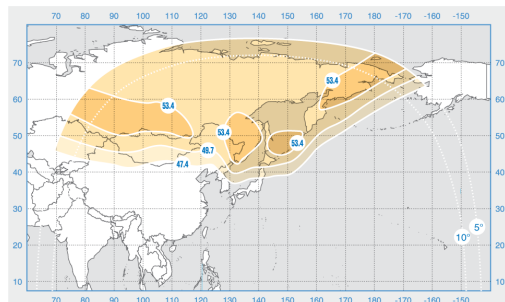

# Express-AM5

Orbital Position: 140° East

Date of launch: 26.12.2013

Commercial department:

[sales@intersputnik.com](mailto:sales@intersputnik.com)

Tel.: +7 (495) 641-44-22

C band, fixed beam

Ku band, Fixed beam №1

Ku band, Fixed beam №2