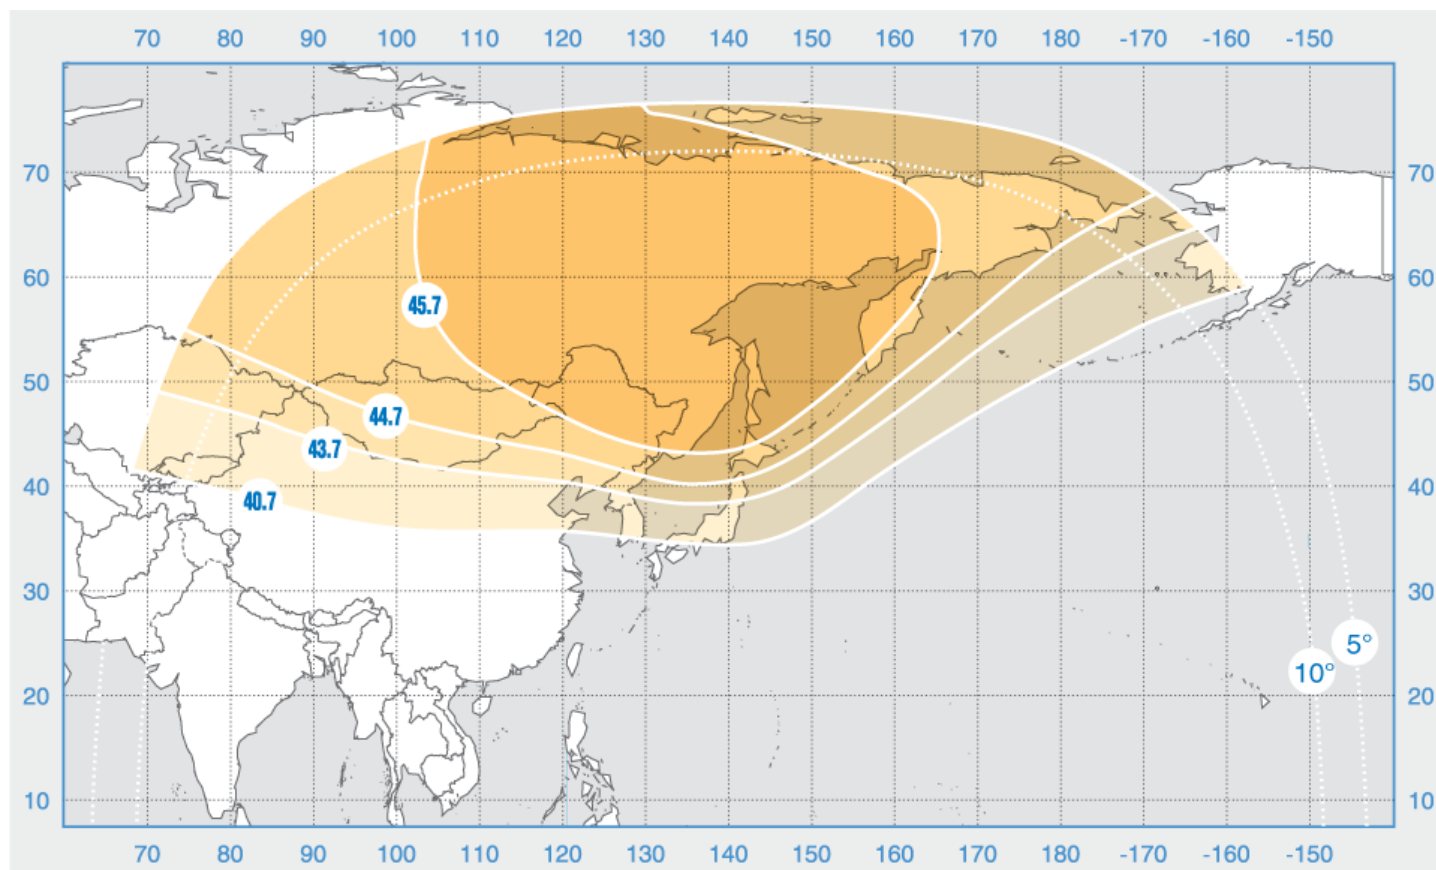

Ku band, Fixed beam №2

# Express-AM5

Orbital Position: 140° East

Date of launch: 26.12.2013

Commercial department:

[sales@intersputnik.com](mailto:sales@intersputnik.com)

Tel.: +7 (495) 641-44-22

## C band, fixed beam

# Express-AM5

Orbital Position: 140° East

Date of launch: 26.12.2013

Commercial department:

[sales@intersputnik.com](mailto:sales@intersputnik.com)

Tel.: +7 (495) 641-44-22

Ku band, Fixed beam №1