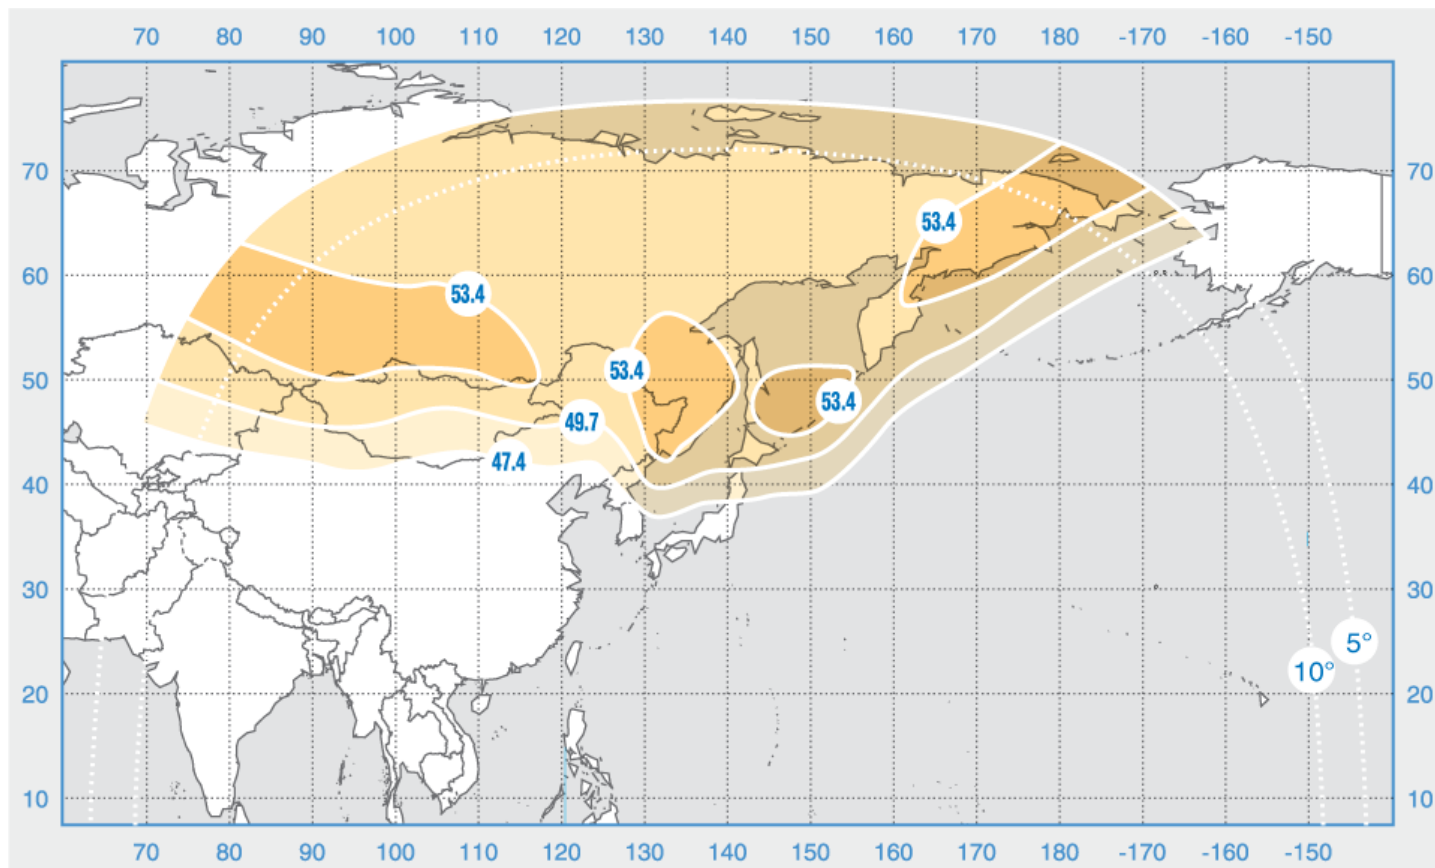

Ku band, Fixed beam №2

Express-AM5

Orbital Position: 140° East

Date of launch: 26.12.2013

Commercial department:

sales@intersputnik.com

Tel.: +7 (495) 641-44-22

C band, fixed beam

Express-AM5

Orbital Position: 140° East

Date of launch: 26.12.2013

Commercial department:

sales@intersputnik.com

Tel.: +7 (495) 641-44-22

Ku band, Fixed beam №1

Express-AM5

Orbital Position: 140° East

Date of launch: 26.12.2013

Commercial department:

sales@intersputnik.com

Tel.: +7 (495) 641-44-22

Ku band, Fixed beam №2