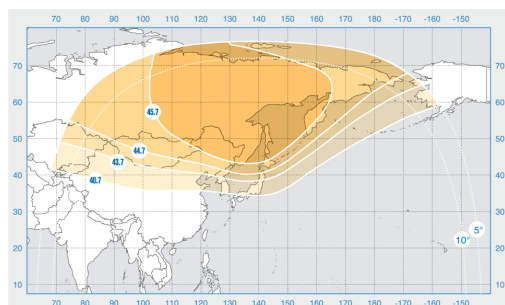

# Express-AM5

Orbital Position: 140° East

Date of launch: 26.12.2013

Commercial department:

[sales@intersputnik.com](mailto:sales@intersputnik.com)

Tel.: +7 (495) 641-44-22

C band, fixed beam

Ku band, Fixed beam №1

Ku band, Fixed beam №2