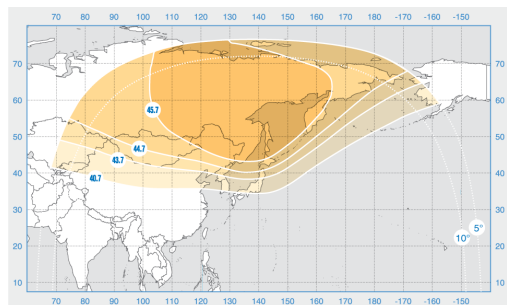

# Express-AM5

Orbital Position: 140° East

Date of launch: 26.12.2013

Commercial department:

[sales@intersputnik.com](mailto:sales@intersputnik.com)

Tel.: +7 (495) 641-44-22

C band, fixed beam

Ku band, Fixed beam №1

Ku band, Fixed beam №2