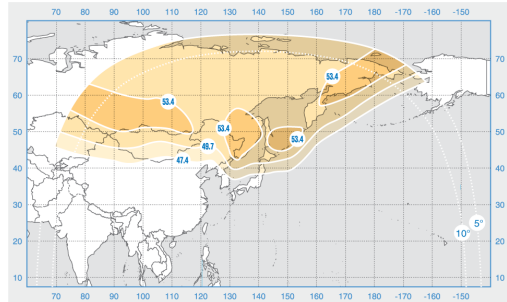

Express-AM5

Orbital Position: 140° East

Date of launch: 26.12.2013

Commercial department:

sales@intersputnik.com

Tel.: +7 (495) 641-44-22

C band, fixed beam

Ku band, Fixed beam №1

Ku band, Fixed beam №2

Express-AM5

Orbital Position: 140° East

Date of launch: 26.12.2013

Commercial department:

sales@intersputnik.com

Tel.: +7 (495) 641-44-22

C band, fixed beam