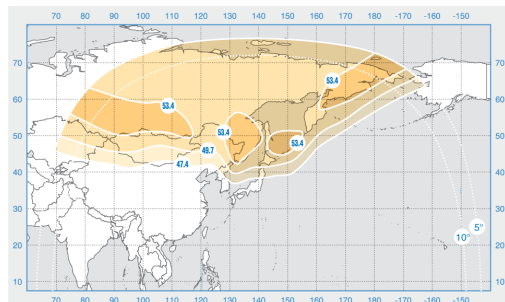

Express-AM5

Orbital Position: 140° East

Date of launch: 26.12.2013

Commercial department:

sales@intersputnik.com

Tel.: +7 (495) 641-44-22

C band, fixed beam

Ku band, Fixed beam №1

Ku band, Fixed beam №2

Express-AM5

Orbital Position: 140° East

Date of launch: 26.12.2013

Commercial department:

sales@intersputnik.com

Tel.: +7 (495) 641-44-22

C band, fixed beam