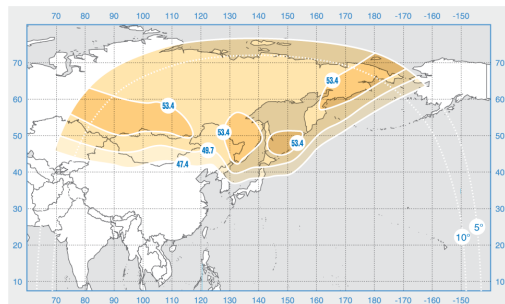

Express-AM5

Orbital Position: 140° East

Date of launch: 26.12.2013

Commercial department:

sales@intersputnik.com

Tel.: +7 (495) 641-44-22

C band, fixed beam

Ku band, Fixed beam №1

Ku band, Fixed beam №2

Express-AM5

Orbital Position: 140° East

Date of launch: 26.12.2013

Commercial department:

sales@intersputnik.com

Tel.: +7 (495) 641-44-22

C band, fixed beam