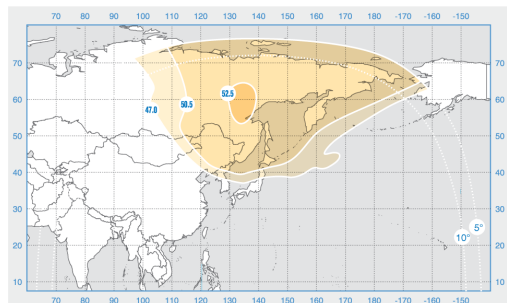

# Express-AM5

Orbital Position: 140° East

Date of launch: 26.12.2013

Commercial department:

[sales@intersputnik.com](mailto:sales@intersputnik.com)

Tel.: +7 (495) 641-44-22

C band, fixed beam

Ku band, Fixed beam №1

Ku band, Fixed beam №2