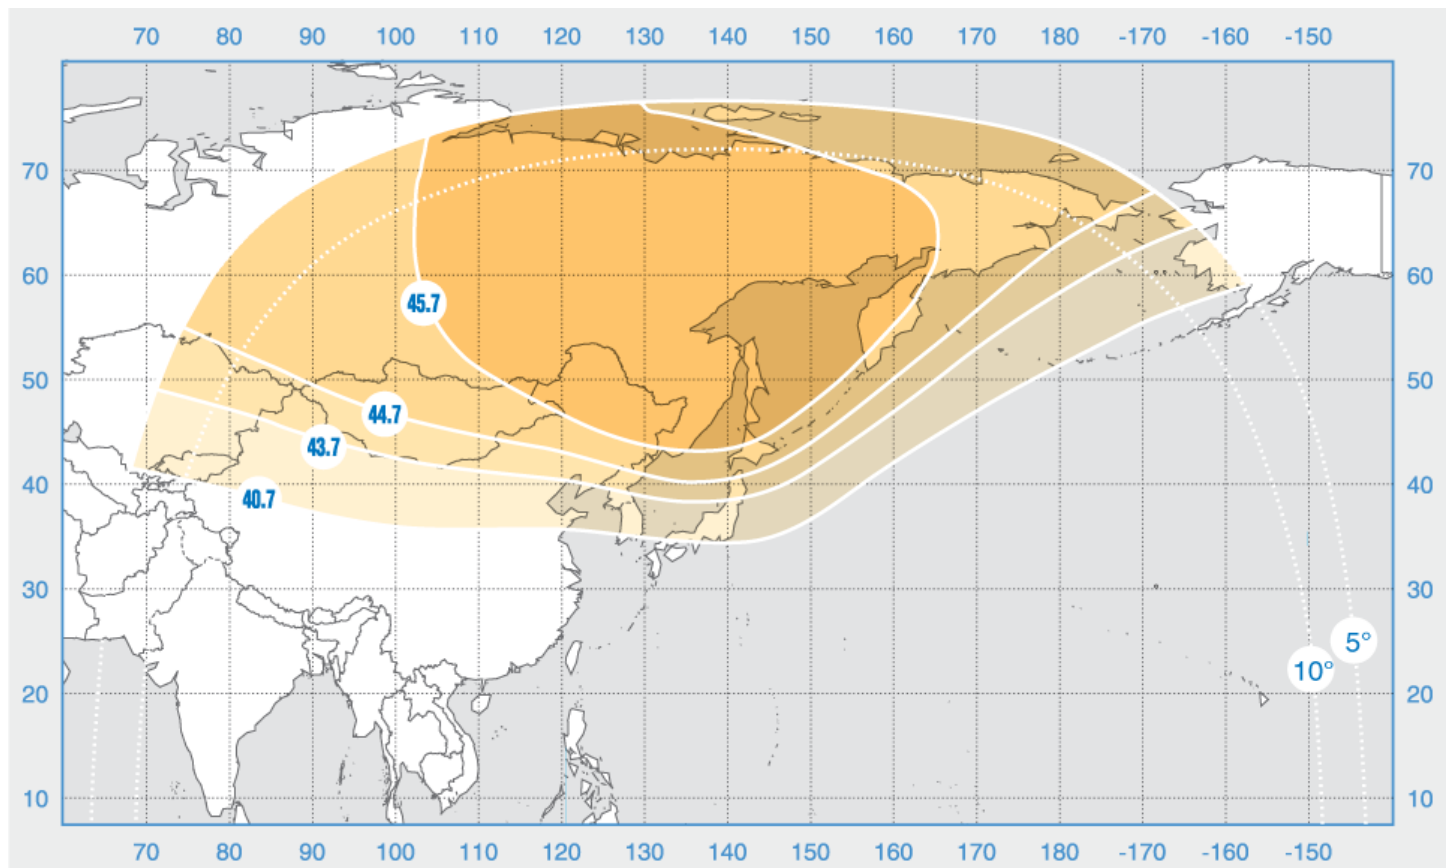

Ku band, Fixed beam №2

# Express-AM5

Orbital Position: 140° East

Date of launch: 26.12.2013

Commercial department:

[sales@intersputnik.com](mailto:sales@intersputnik.com)

Tel.: +7 (495) 641-44-22

## C band, fixed beam

# Express-AM5

Orbital Position: 140° East

Date of launch: 26.12.2013

Commercial department:

[sales@intersputnik.com](mailto:sales@intersputnik.com)

Tel.: +7 (495) 641-44-22

Ku band, Fixed beam №1