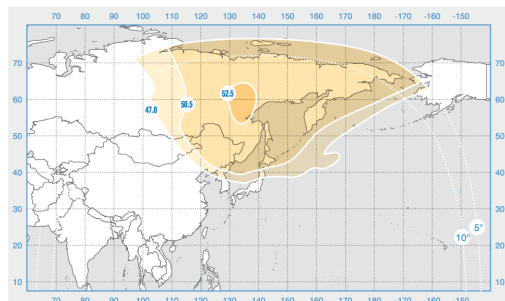

# Express-AM5

Orbital Position: 140° East

Date of launch: 26.12.2013

Commercial department:

[sales@intersputnik.com](mailto:sales@intersputnik.com)

Tel.: +7 (495) 641-44-22

C band, fixed beam

Ku band, Fixed beam №1

Ku band, Fixed beam №2