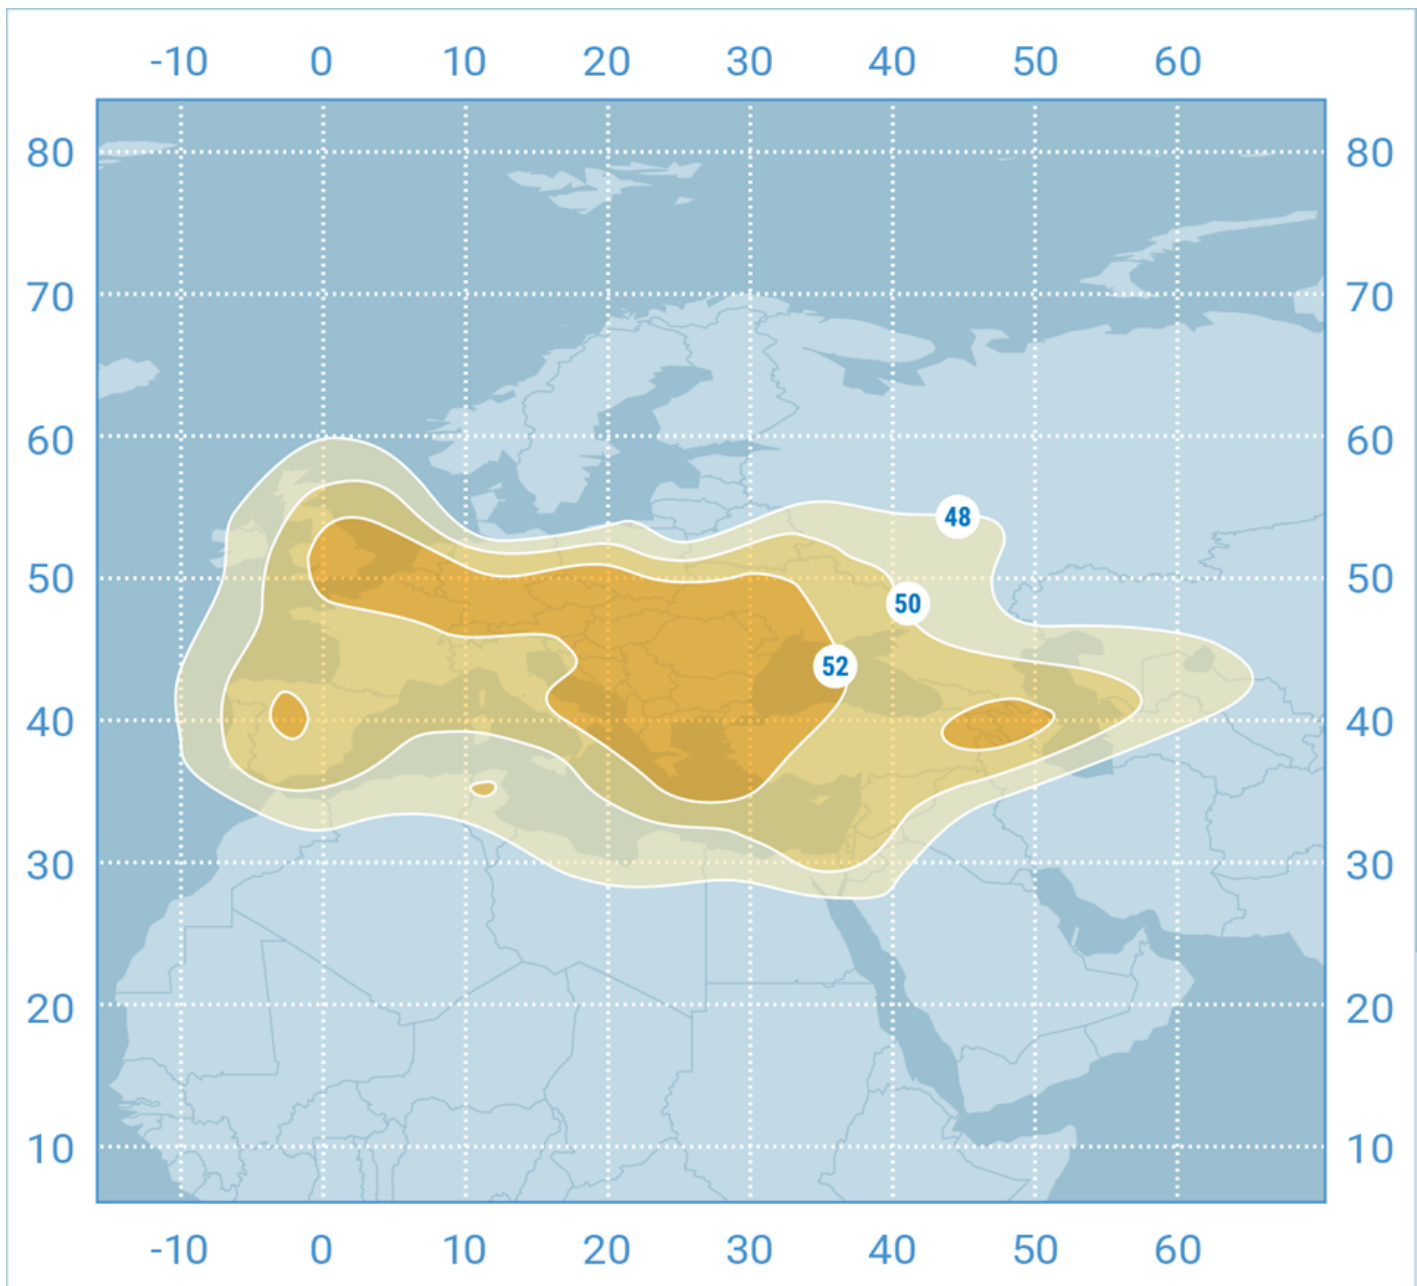

BulgariaSat-1

Orbital Position: 1.9° East

Date of launch: 23.06.2017

Commercial department:

sales@intersputnik.com

Tel.: +7 (495) 641-44-22

Ku band, Europe beam

Ku band, Balkan beam

BulgariaSat-1

Orbital Position: 1.9° East

Date of launch: 23.06.2017

Commercial department:

sales@intersputnik.com

Tel.: +7 (495) 641-44-22

Ku band, Europe beam

BulgariaSat-1

Orbital Position: 1.9° East

Date of launch: 23.06.2017

Commercial department:

sales@intersputnik.com

Tel.: +7 (495) 641-44-22

Ku band, Balkan beam