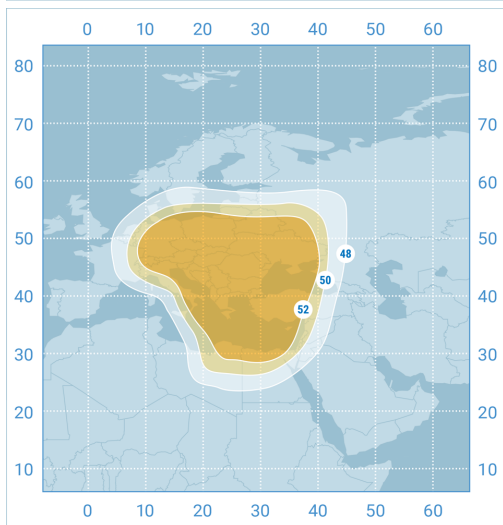

BulgariaSat-1

Orbital Position: 1.9° East

Date of launch: 23.06.2017

Commercial department:

sales@intersputnik.com

Tel.: +7 (495) 641-44-22

Ku band, Europe beam

Ku band, Balkan beam

BulgariaSat-1

Orbital Position: 1.9° East

Date of launch: 23.06.2017

Commercial department:

sales@intersputnik.com

Tel.: +7 (495) 641-44-22

Ku band, Europe beam

BulgariaSat-1

Orbital Position: 1.9° East

Date of launch: 23.06.2017

Commercial department:

sales@intersputnik.com

Tel.: +7 (495) 641-44-22

Ku band, Balkan beam