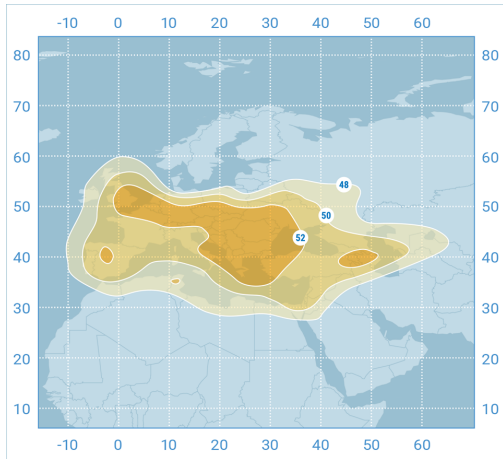

BulgariaSat-1

Orbital Position: 1.9° East

Date of launch: 23.06.2017

Commercial department:

sales@intersputnik.com

Tel.: +7 (495) 641-44-22

Ku band, Europe beam

Ku band, Balkan beam

BulgariaSat-1

Orbital Position: 1.9° East

Date of launch: 23.06.2017

Commercial department:

sales@intersputnik.com

Tel.: +7 (495) 641-44-22

Ku band, Europe beam

BulgariaSat-1

Orbital Position: 1.9° East

Date of launch: 23.06.2017

Commercial department:

sales@intersputnik.com

Tel.: +7 (495) 641-44-22

Ku band, Balkan beam