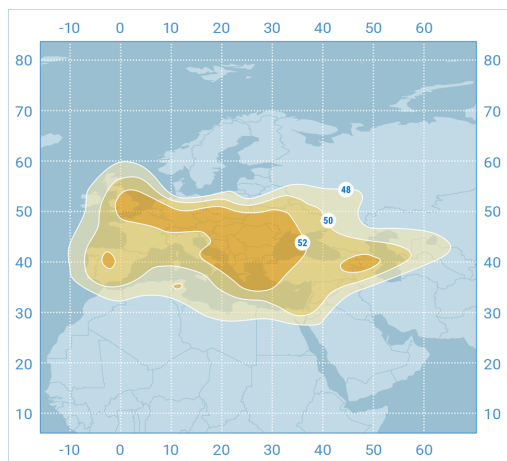

BulgariaSat-1

Orbital Position: 1.9° East

Date of launch: 23.06.2017

Commercial department:

sales@intersputnik.com

Tel.: +7 (495) 641-44-22

Ku band, Europe beam

Ku band, Balkan beam

BulgariaSat-1

Orbital Position: 1.9° East

Date of launch: 23.06.2017

Commercial department:

sales@intersputnik.com

Tel.: +7 (495) 641-44-22

Ku band, Europe beam

BulgariaSat-1

Orbital Position: 1.9° East

Date of launch: 23.06.2017

Commercial department:

sales@intersputnik.com

Tel.: +7 (495) 641-44-22

Ku band, Balkan beam