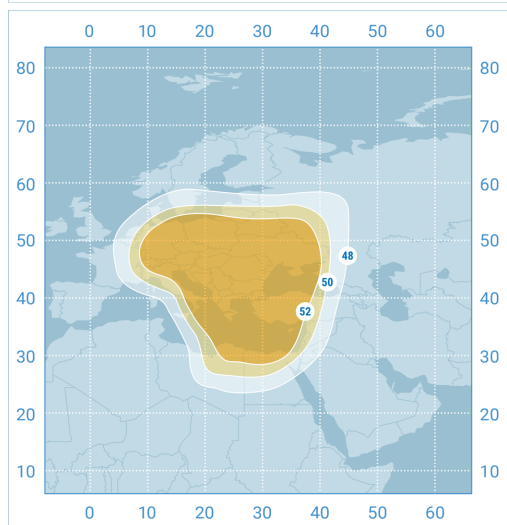

BulgariaSat-1

Orbital Position: 1.9° East

Date of launch: 23.06.2017

Commercial department:

sales@intersputnik.com

Tel.: +7 (495) 641-44-22

Ku band, Europe beam

Ku band, Balkan beam

BulgariaSat-1

Orbital Position: 1.9° East

Date of launch: 23.06.2017

Commercial department:

sales@intersputnik.com

Tel.: +7 (495) 641-44-22

Ku band, Europe beam

BulgariaSat-1

Orbital Position: 1.9° East

Date of launch: 23.06.2017

Commercial department:

sales@intersputnik.com

Tel.: +7 (495) 641-44-22

Ku band, Balkan beam