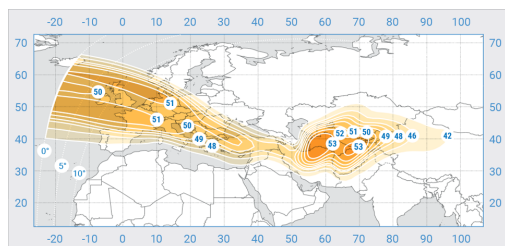

TurkmenAlem

Orbital Position: 52° East

Date of launch: 27.04.2015

Commercial department:

sales@intersputnik.com

Tel.: +7 (495) 641-44-22

Ku band, Eastern Beam

Ku band, Western Beam