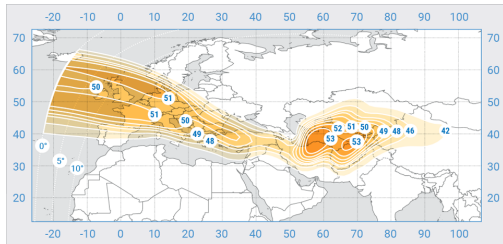

TurkmenAlem

Orbital Position: 52° East

Date of launch: 27.04.2015

Commercial department:

sales@intersputnik.com

Tel.: +7 (495) 641-44-22

Ku band, Eastern Beam

Ku band, Western Beam