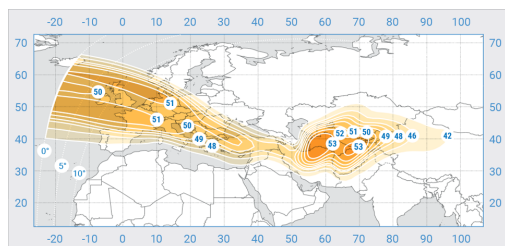

# TurkmenAlem

Orbital Position: 52° East

Date of launch: 27.04.2015

Commercial department:

[sales@intersputnik.com](mailto:sales@intersputnik.com)

Tel.: +7 (495) 641-44-22

Ku band, Eastern Beam

Ku band, Western Beam