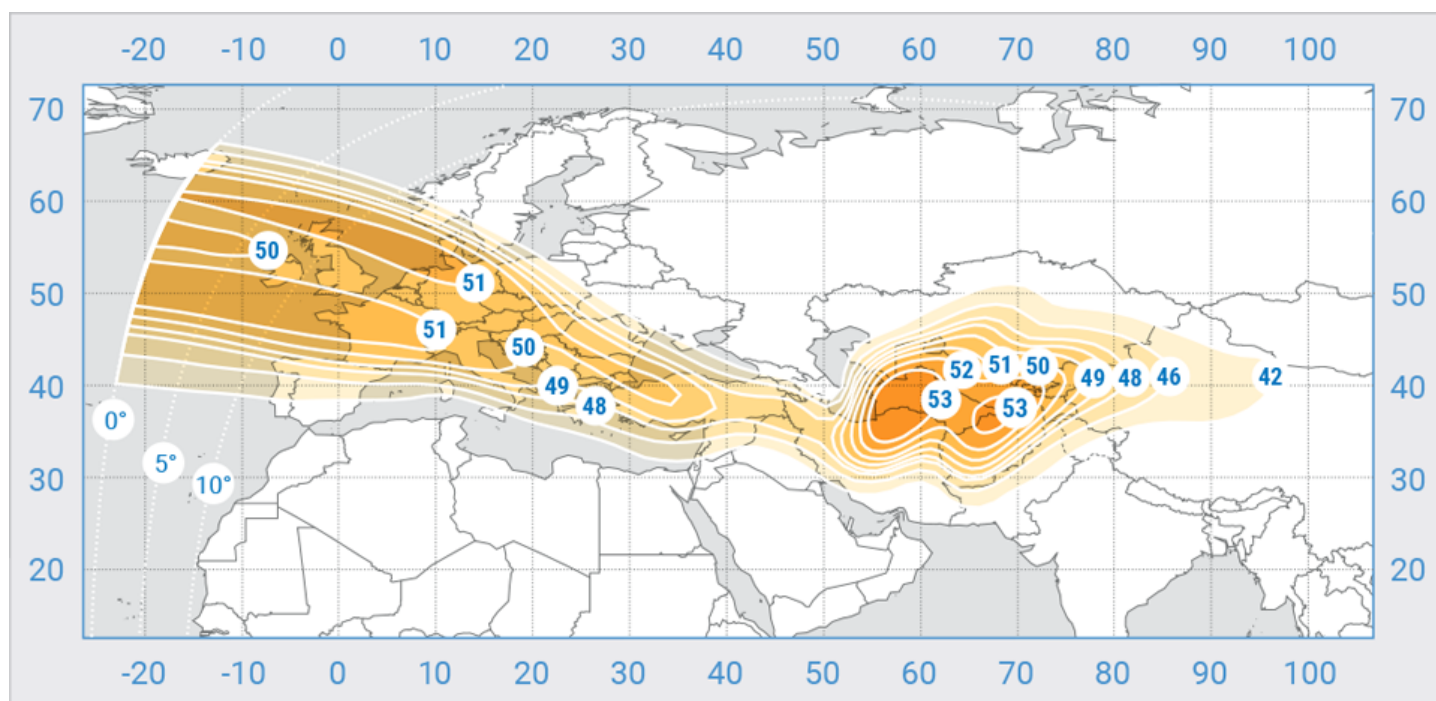

TurkmenAlem

Orbital Position: 52° East

Date of launch: 27.04.2015

Commercial department:

sales@intersputnik.com

Tel.: +7 (495) 641-44-22

Ku band, Eastern Beam

TurkmenAlem

Orbital Position: 52° East

Date of launch: 27.04.2015

Commercial department:

sales@intersputnik.com

Tel.: +7 (495) 641-44-22

Ku band, Western Beam