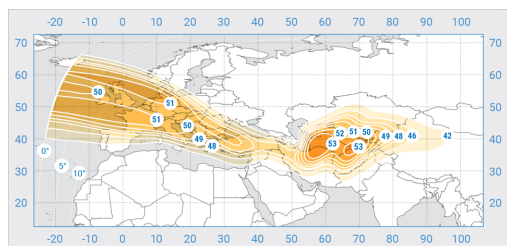

TurkmenAlem

Orbital Position: 52° East

Date of launch: 27.04.2015

Commercial department:

sales@intersputnik.com

Tel.: +7 (495) 641-44-22

Ku band, Eastern Beam

Ku band, Western Beam