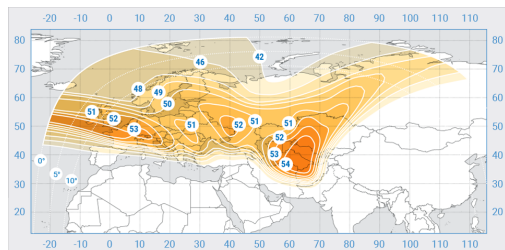

# TurkmenAlem

Orbital Position: 52° East

Date of launch: 27.04.2015

Commercial department:

[sales@intersputnik.com](mailto:sales@intersputnik.com)

Tel.: +7 (495) 641-44-22

Ku band, Eastern Beam

Ku band, Western Beam