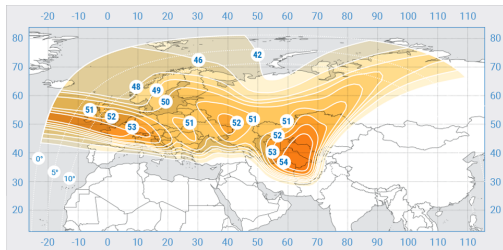

TurkmenAlem

Orbital Position: 52° East

Date of launch: 27.04.2015

Commercial department:

sales@intersputnik.com

Tel.: +7 (495) 641-44-22

Ku band, Eastern Beam

Ku band, Western Beam