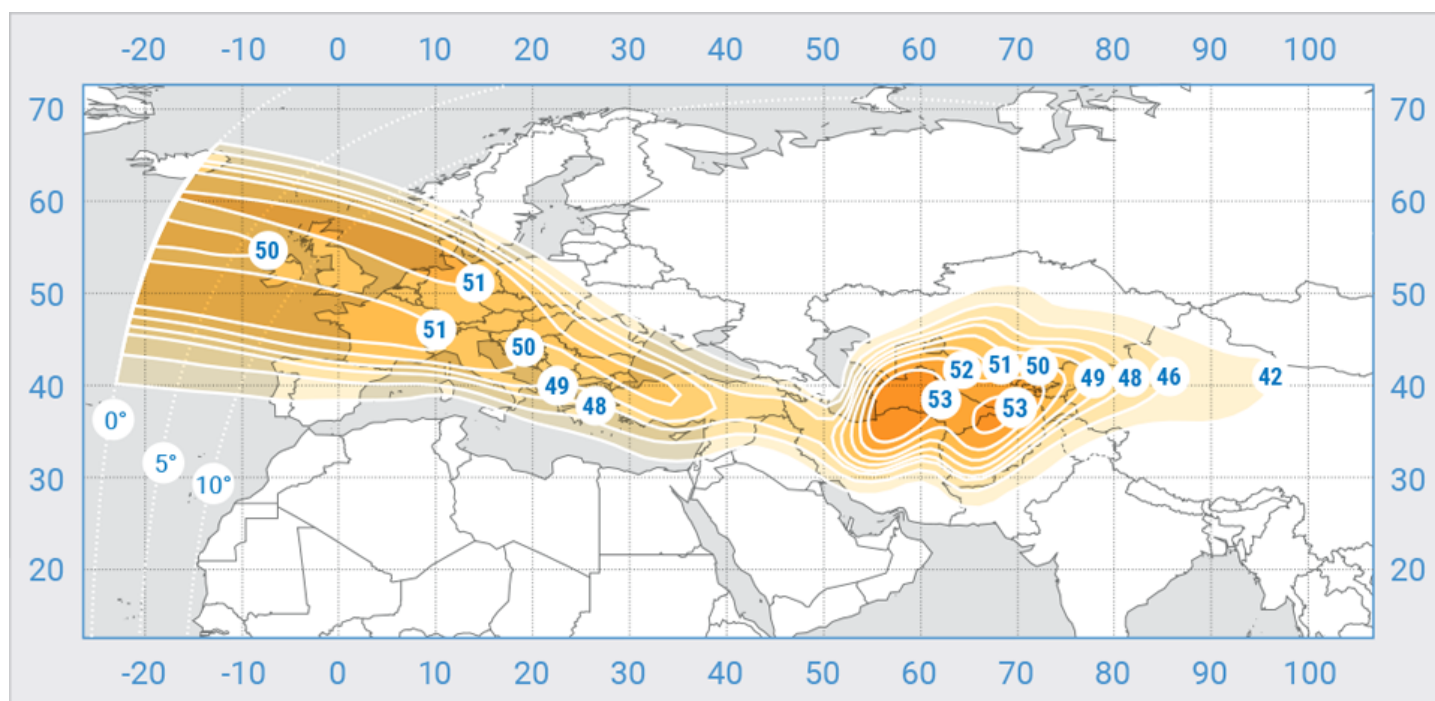

TurkmenAlem

Orbital Position: 52° East

Date of launch: 27.04.2015

Commercial department:

sales@intersputnik.com

Tel.: +7 (495) 641-44-22

Ku band, Eastern Beam

TurkmenAlem

Orbital Position: 52° East

Date of launch: 27.04.2015

Commercial department:

sales@intersputnik.com

Tel.: +7 (495) 641-44-22

Ku band, Western Beam