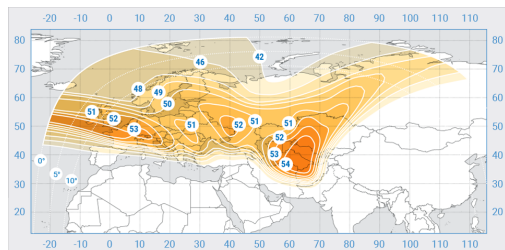

TurkmenAlem

Orbital Position: 52° East

Date of launch: 27.04.2015

Commercial department:

sales@intersputnik.com

Tel.: +7 (495) 641-44-22

Ku band, Eastern Beam

Ku band, Western Beam