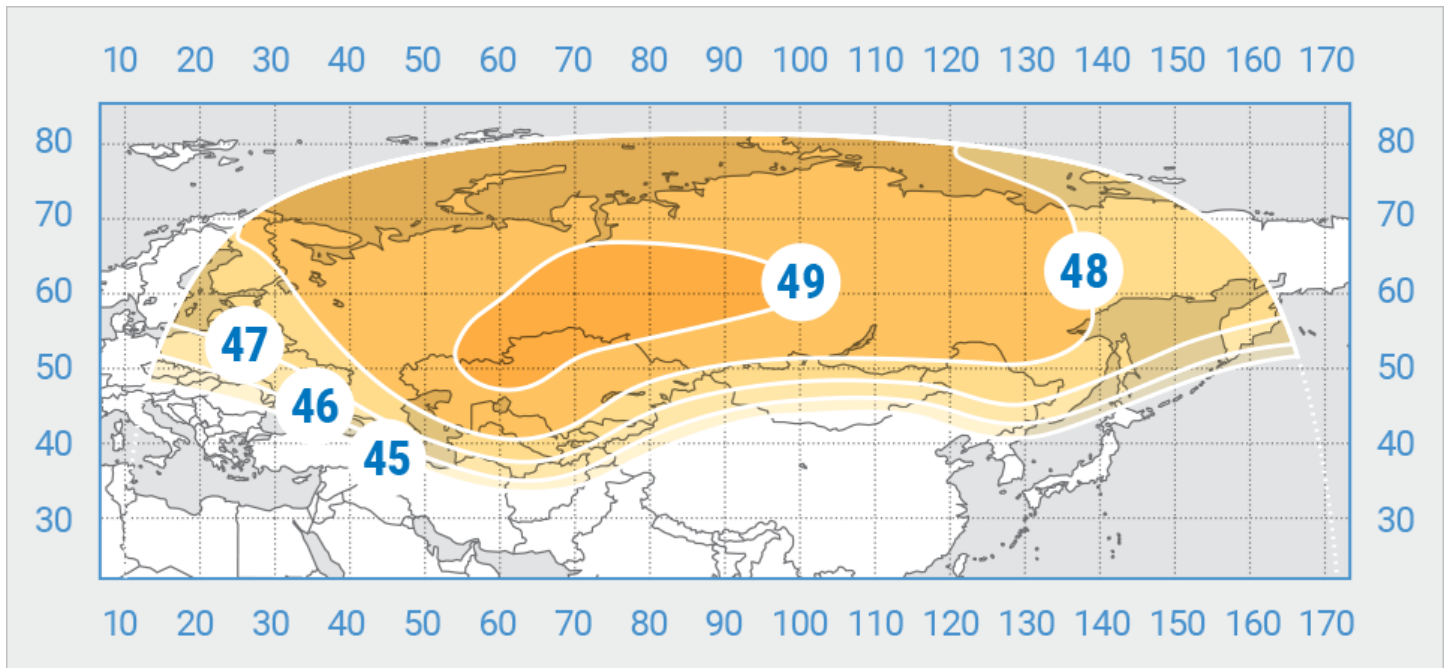

Ku band, Russia beam

Yamal-401

Orbital Position: 90° East

Date of launch: 15.12.2014

Commercial department:

sales@intersputnik.com

Tel.: +7 (495) 641-44-22

C band, Russian beam

Yamal-401

Orbital Position: 90° East

Date of launch: 15.12.2014

Commercial department:

sales@intersputnik.com

Tel.: +7 (495) 641-44-22

Ku band, North beam

Yamal-401