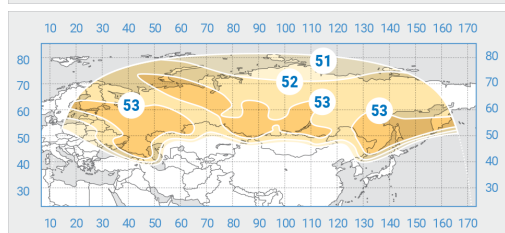

Yamal-401

Orbital Position: 90° East

Date of launch: 15.12.2014

Commercial department:

sales@intersputnik.com

Tel.: +7 (495) 641-44-22

C band, Russian beam

Ku band, North beam

Ku band, Russia beam

Yamal-401

Orbital Position: 90° East

Date of launch: 15.12.2014

Commercial department:

sales@intersputnik.com

Tel.: +7 (495) 641-44-22

C band, Russian beam