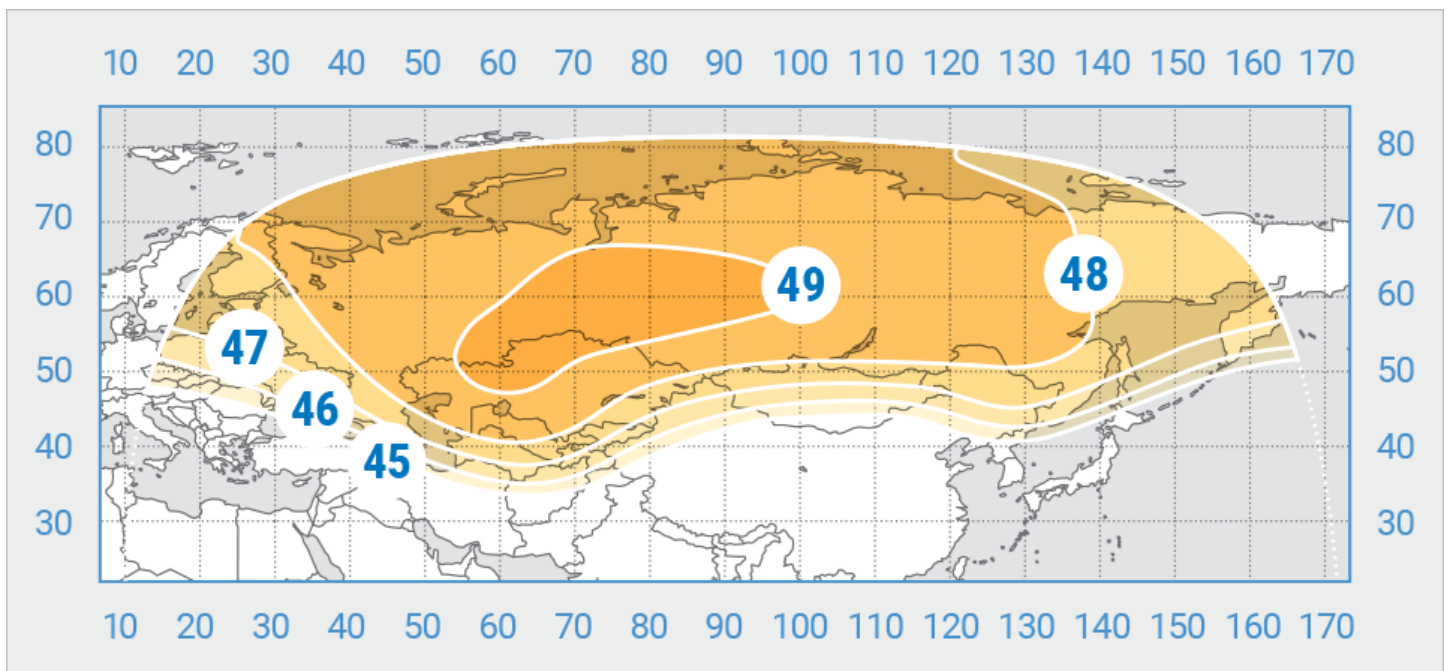

Ku band, Russia beam

# Yamal-401

Orbital Position: 90° East

Date of launch: 15.12.2014

Commercial department:

[sales@intersputnik.com](mailto:sales@intersputnik.com)

Tel.: +7 (495) 641-44-22

C band, Russian beam

# Yamal-401

Orbital Position: 90° East

Date of launch: 15.12.2014

Commercial department:

[sales@intersputnik.com](mailto:sales@intersputnik.com)

Tel.: +7 (495) 641-44-22

## Ku band, North beam