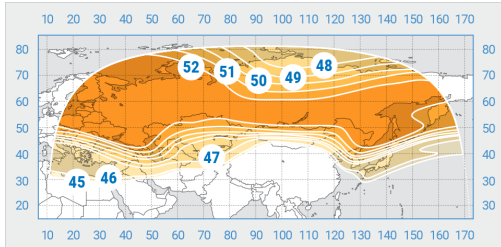

# Yamal-401

Orbital Position: 90° East

Date of launch: 15.12.2014

Commercial department:

[sales@intersputnik.com](mailto:sales@intersputnik.com)

Tel.: +7 (495) 641-44-22

C band, Russian beam

Ku band, North beam

Ku band, Russia beam