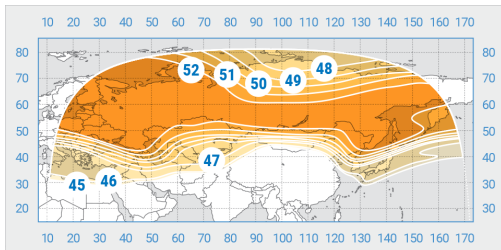

Yamal-401

Orbital Position: 90° East

Date of launch: 15.12.2014

Commercial department:

sales@intersputnik.com

Tel.: +7 (495) 641-44-22

C band, Russian beam

Ku band, North beam

Ku band, Russia beam

Yamal-401

Orbital Position: 90° East

Date of launch: 15.12.2014

Commercial department:

sales@intersputnik.com

Tel.: +7 (495) 641-44-22

C band, Russian beam