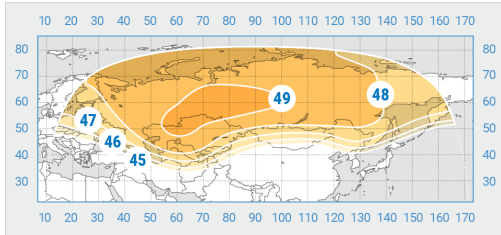

Yamal-401

Orbital Position: 90° East

Date of launch: 15.12.2014

Commercial department:

sales@intersputnik.com

Tel.: +7 (495) 641-44-22

C band, Russian beam

Ku band, North beam

Ku band, Russia beam

Yamal-401

Orbital Position: 90° East

Date of launch: 15.12.2014

Commercial department:

sales@intersputnik.com

Tel.: +7 (495) 641-44-22

C band, Russian beam