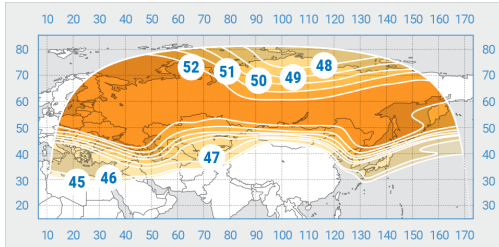

Yamal-401

Orbital Position: 90° East

Date of launch: 15.12.2014

Commercial department:

sales@intersputnik.com

Tel.: +7 (495) 641-44-22

C band, Russian beam

Ku band, North beam

Ku band, Russia beam

Yamal-401

Orbital Position: 90° East

Date of launch: 15.12.2014

Commercial department:

sales@intersputnik.com

Tel.: +7 (495) 641-44-22

C band, Russian beam