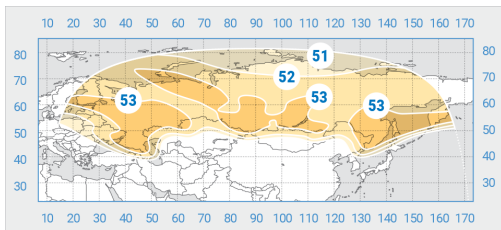

# Yamal-401

Orbital Position: 90° East

Date of launch: 15.12.2014

Commercial department:

[sales@intersputnik.com](mailto:sales@intersputnik.com)

Tel.: +7 (495) 641-44-22

C band, Russian beam

Ku band, North beam

Ku band, Russia beam