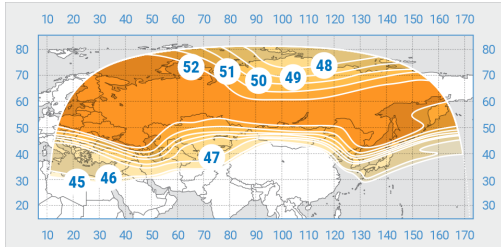

Yamal-401

Orbital Position: 90° East

Date of launch: 15.12.2014

Commercial department:

sales@intersputnik.com

Tel.: +7 (495) 641-44-22

C band, Russian beam

Ku band, North beam

Ku band, Russia beam

Yamal-401

Orbital Position: 90° East

Date of launch: 15.12.2014

Commercial department:

sales@intersputnik.com

Tel.: +7 (495) 641-44-22

C band, Russian beam