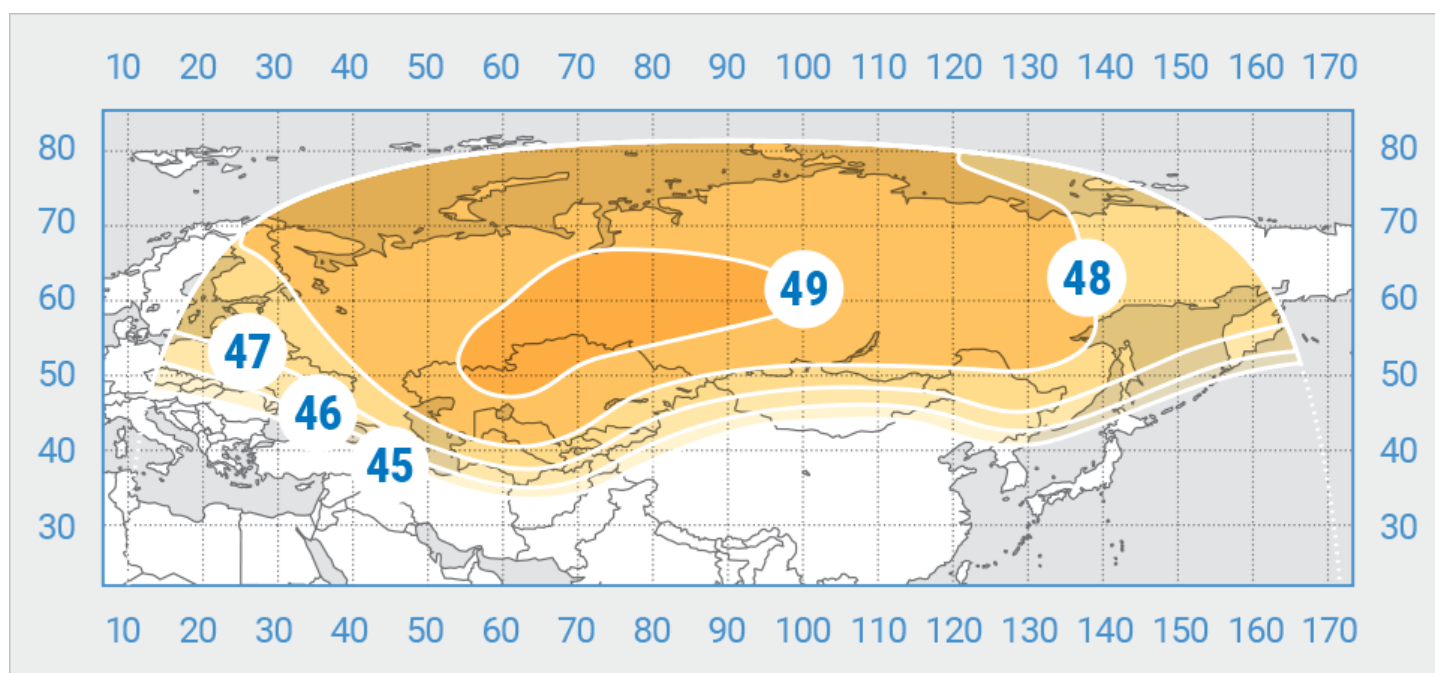

Ku band, Russia beam

# Yamal-401

Orbital Position: 90° East

Date of launch: 15.12.2014

Commercial department:

[sales@intersputnik.com](mailto:sales@intersputnik.com)

Tel.: +7 (495) 641-44-22

C band, Russian beam

# Yamal-401

Orbital Position: 90° East

Date of launch: 15.12.2014

Commercial department:

[sales@intersputnik.com](mailto:sales@intersputnik.com)

Tel.: +7 (495) 641-44-22

## Ku band, North beam