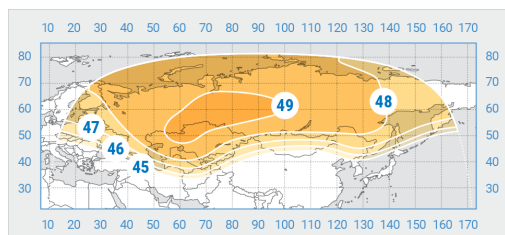

Yamal-401

Orbital Position: 90° East

Date of launch: 15.12.2014

Commercial department:

sales@intersputnik.com

Tel.: +7 (495) 641-44-22

C band, Russian beam

Ku band, North beam

Ku band, Russia beam

Yamal-401

Orbital Position: 90° East

Date of launch: 15.12.2014

Commercial department:

sales@intersputnik.com

Tel.: +7 (495) 641-44-22

C band, Russian beam