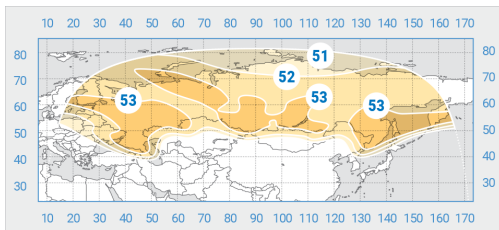

Yamal-401

Orbital Position: 90° East

Date of launch: 15.12.2014

Commercial department:

sales@intersputnik.com

Tel.: +7 (495) 641-44-22

C band, Russian beam

Ku band, North beam

Ku band, Russia beam

Yamal-401

Orbital Position: 90° East

Date of launch: 15.12.2014

Commercial department:

sales@intersputnik.com

Tel.: +7 (495) 641-44-22

C band, Russian beam