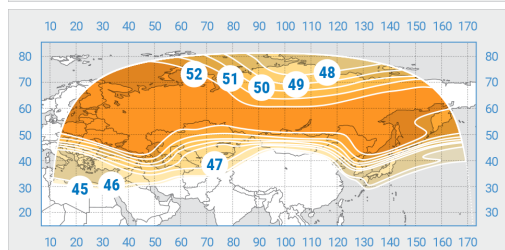

Yamal-401

Orbital Position: 90° East

Date of launch: 15.12.2014

Commercial department:

sales@intersputnik.com

Tel.: +7 (495) 641-44-22

C band, Russian beam

Ku band, North beam

Ku band, Russia beam

Yamal-401

Orbital Position: 90° East

Date of launch: 15.12.2014

Commercial department:

sales@intersputnik.com

Tel.: +7 (495) 641-44-22

C band, Russian beam