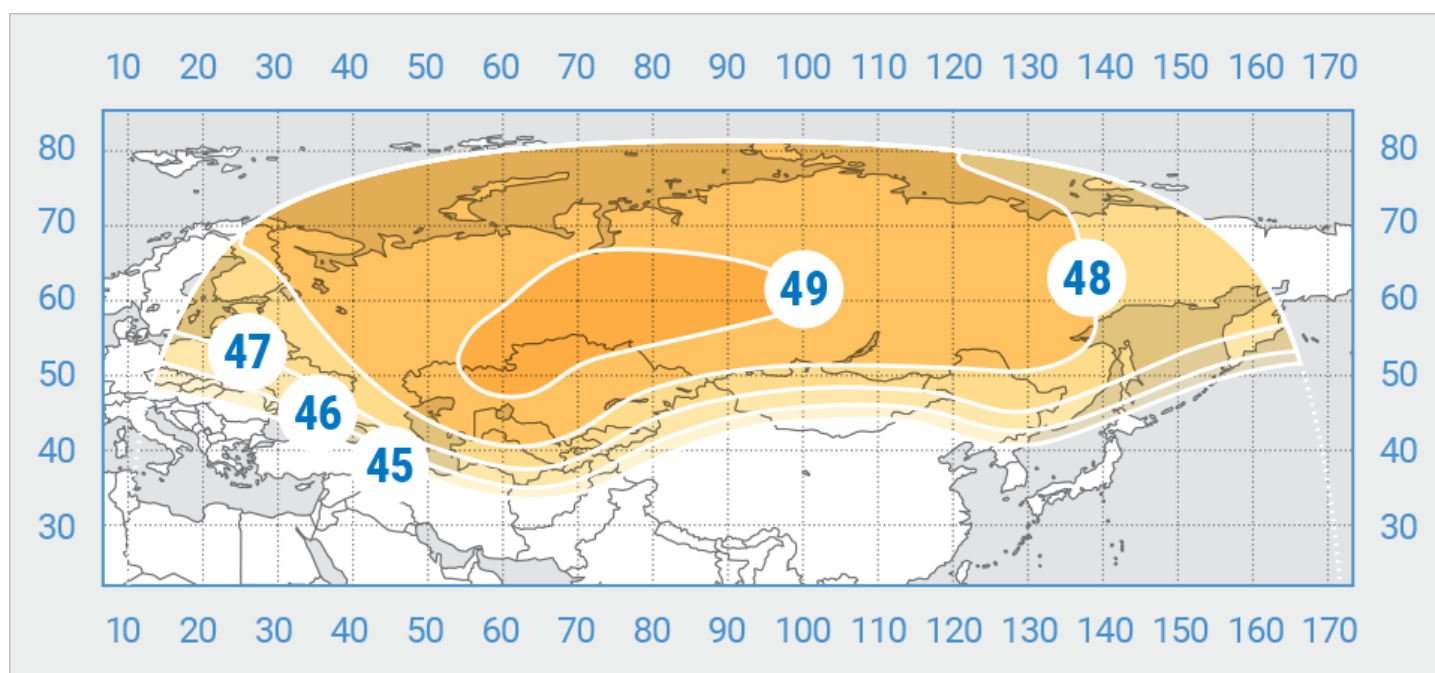

Ku band, Russia beam

Yamal-401

Orbital Position: 90° East

Date of launch: 15.12.2014

Commercial department:

sales@intersputnik.com

Tel.: +7 (495) 641-44-22

C band, Russian beam

Yamal-401

Orbital Position: 90° East

Date of launch: 15.12.2014

Commercial department:

sales@intersputnik.com

Tel.: +7 (495) 641-44-22

Ku band, North beam

Yamal-401