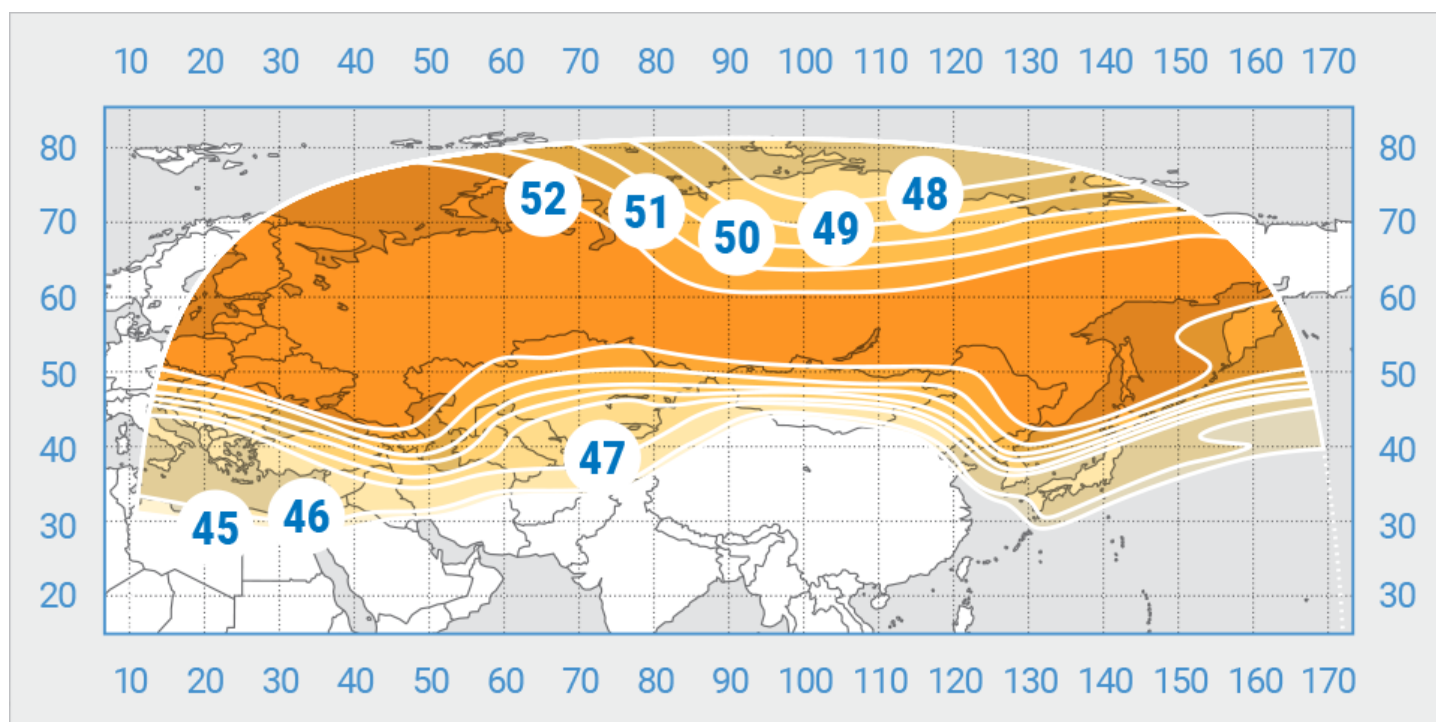

Ku band, Russia beam

Yamal-401

Orbital Position: 90° East

Date of launch: 15.12.2014

Commercial department:

sales@intersputnik.com

Tel.: +7 (495) 641-44-22

C band, Russian beam

Yamal-401

Orbital Position: 90° East

Date of launch: 15.12.2014

Commercial department:

sales@intersputnik.com

Tel.: +7 (495) 641-44-22

Ku band, North beam

Yamal-401

Orbital Position: 90° East

Date of launch: 15.12.2014

Commercial department:

sales@intersputnik.com

Tel.: +7 (495) 641-44-22

Ku band, Russia beam