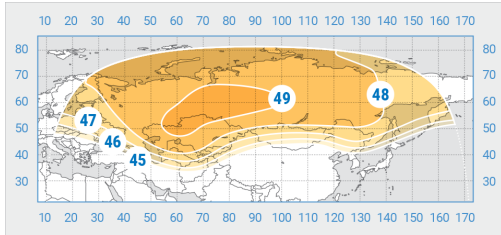

# Yamal-401

Orbital Position: 90° East

Date of launch: 15.12.2014

Commercial department:

[sales@intersputnik.com](mailto:sales@intersputnik.com)

Tel.: +7 (495) 641-44-22

C band, Russian beam

Ku band, North beam

Ku band, Russia beam