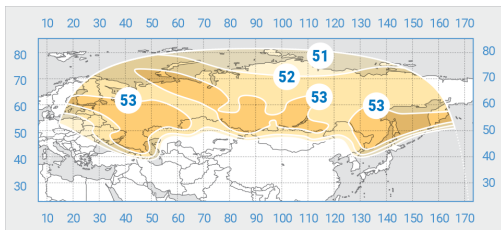

Yamal-401

Orbital Position: 90° East

Date of launch: 15.12.2014

Commercial department:

sales@intersputnik.com

Tel.: +7 (495) 641-44-22

C band, Russian beam

Ku band, North beam

Ku band, Russia beam

Yamal-401

Orbital Position: 90° East

Date of launch: 15.12.2014

Commercial department:

sales@intersputnik.com

Tel.: +7 (495) 641-44-22

C band, Russian beam