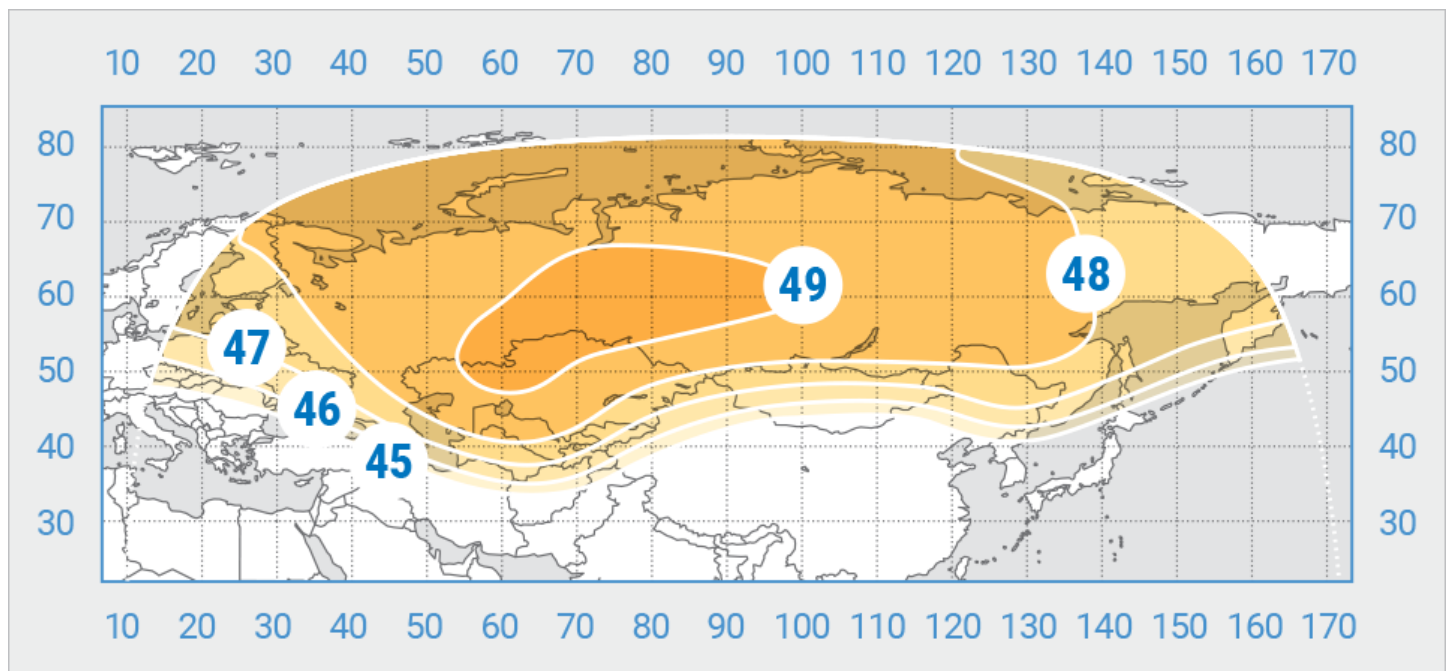

Ku band, Russia beam

Yamal-401

Orbital Position: 90° East

Date of launch: 15.12.2014

Commercial department:

sales@intersputnik.com

Tel.: +7 (495) 641-44-22

C band, Russian beam

Yamal-401

Orbital Position: 90° East

Date of launch: 15.12.2014

Commercial department:

sales@intersputnik.com

Tel.: +7 (495) 641-44-22

Ku band, North beam

Yamal-401