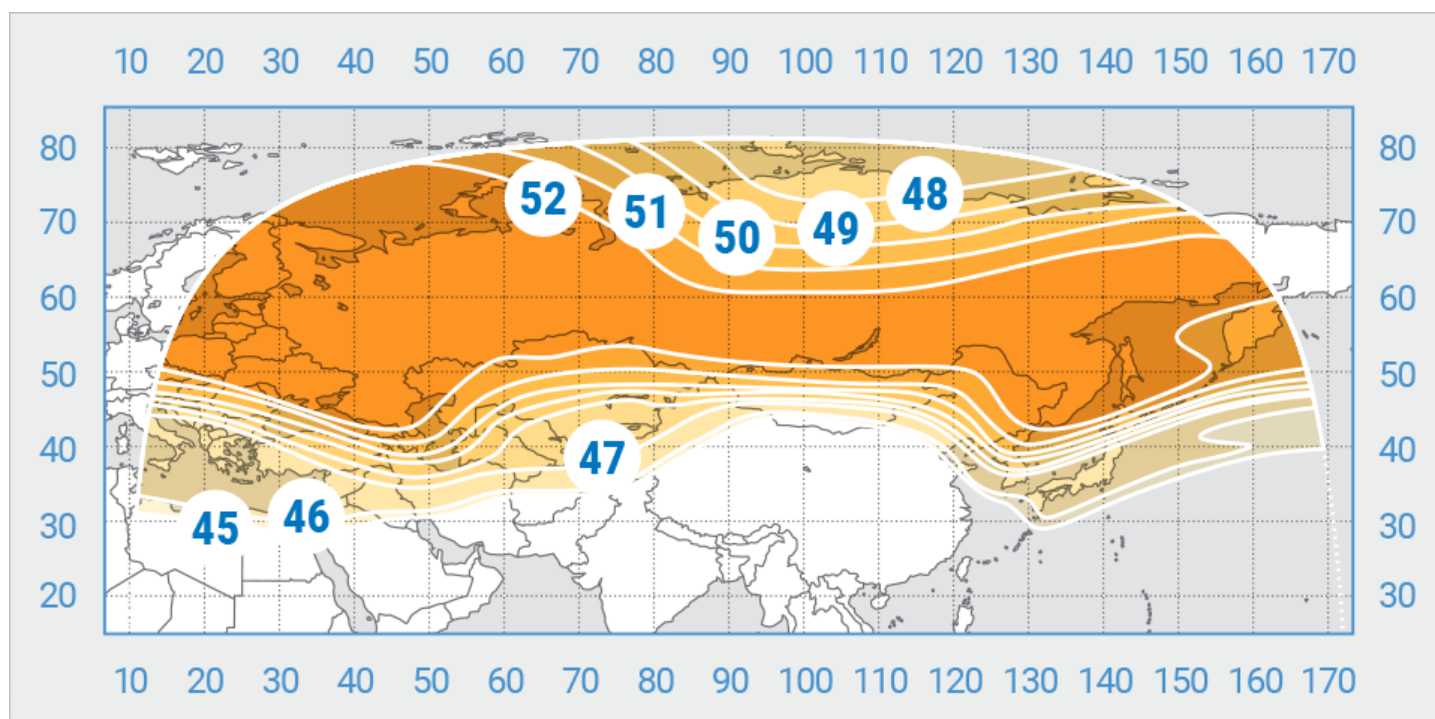

Ku band, Russia beam

Yamal-401

Orbital Position: 90° East

Date of launch: 15.12.2014

Commercial department:

sales@intersputnik.com

Tel.: +7 (495) 641-44-22

C band, Russian beam

Yamal-401

Orbital Position: 90° East

Date of launch: 15.12.2014

Commercial department:

sales@intersputnik.com

Tel.: +7 (495) 641-44-22

Ku band, North beam

Yamal-401

Orbital Position: 90° East

Date of launch: 15.12.2014

Commercial department:

sales@intersputnik.com

Tel.: +7 (495) 641-44-22

Ku band, Russia beam