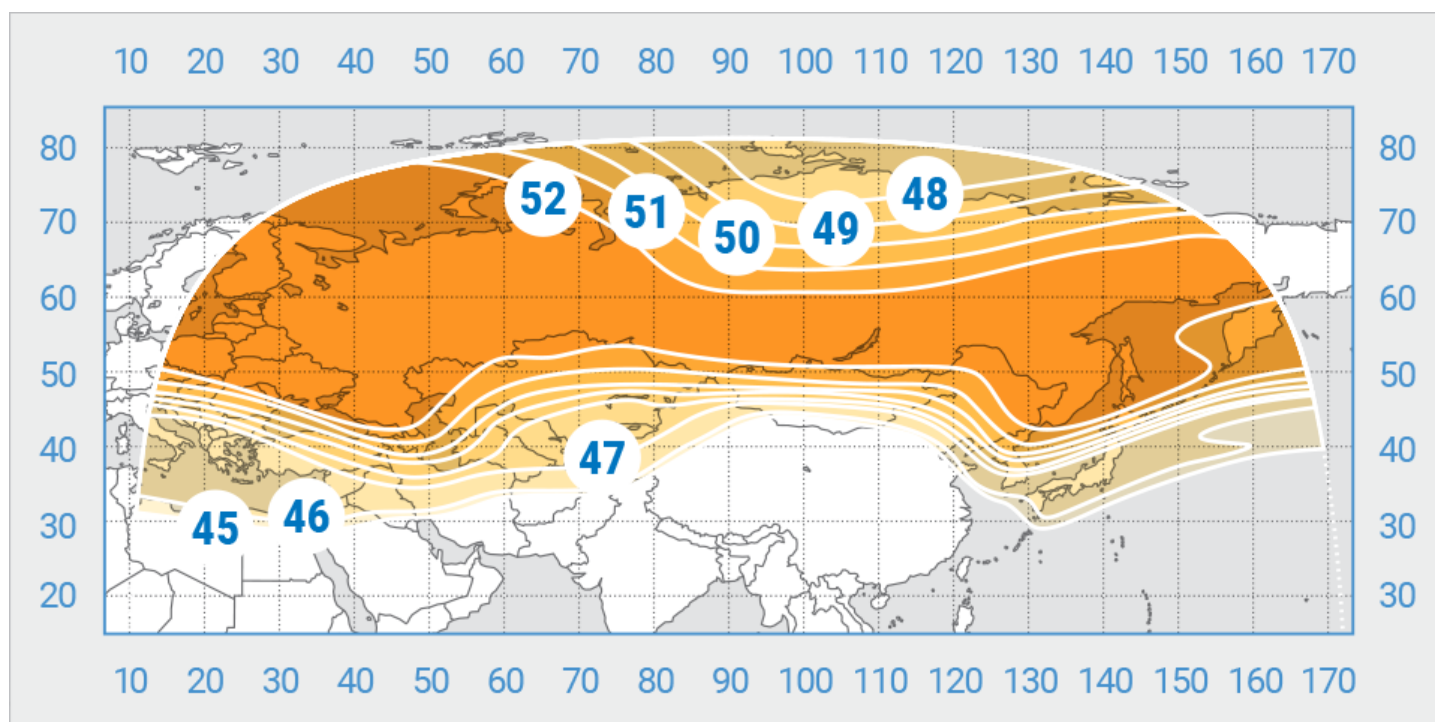

Yamal-401

Orbital Position: 90° East

Date of launch: 15.12.2014

Commercial department:

sales@intersputnik.com

Tel.: +7 (495) 641-44-22

Ku band, North beam