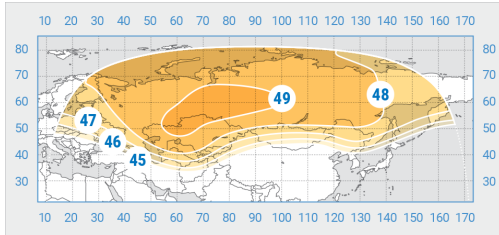

Yamal-401

Orbital Position: 90° East

Date of launch: 15.12.2014

Commercial department:

sales@intersputnik.com

Tel.: +7 (495) 641-44-22

C band, Russian beam

Ku band, North beam

Ku band, Russia beam

Yamal-401

Orbital Position: 90° East

Date of launch: 15.12.2014

Commercial department:

sales@intersputnik.com

Tel.: +7 (495) 641-44-22

C band, Russian beam