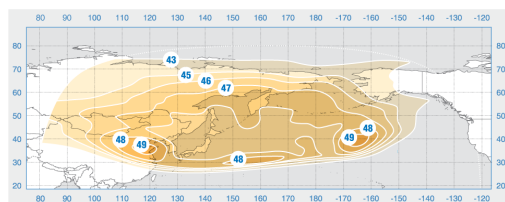

ABS-6

Orbital Position: 159° East

Date of launch: 26.09.1999

Commercial department:

sales@intersputnik.com

Tel.: +7 (495) 641-44-22

Ku band, Northern Beam 2

C band, beam A