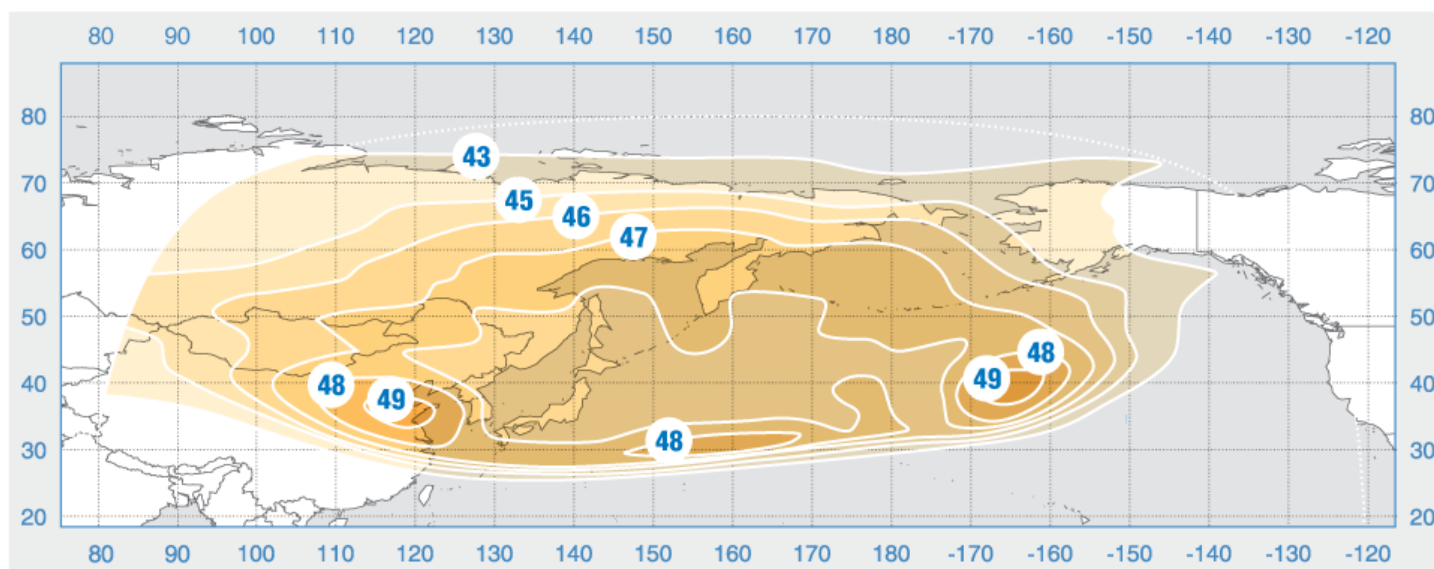

# ABS-6

Orbital Position: 159° East

Date of launch: 26.09.1999

Commercial department:

[sales@intersputnik.com](mailto:sales@intersputnik.com)

Tel.: +7 (495) 641-44-22

## Ku band, Northern Beam 2