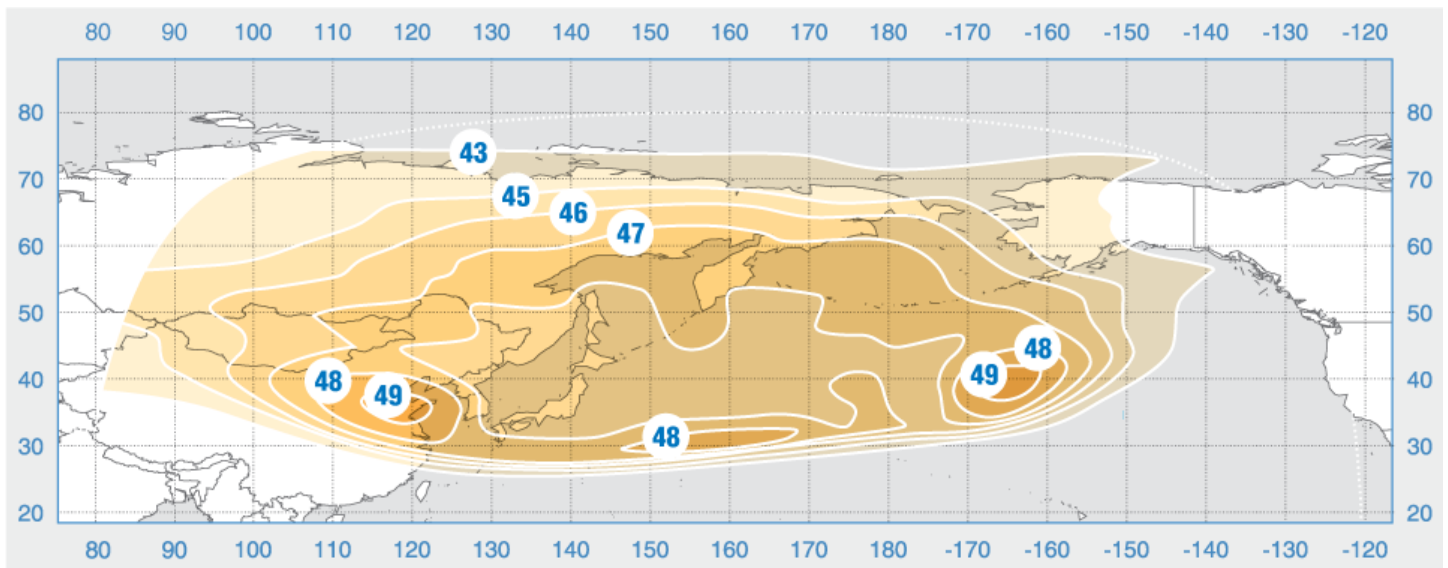

ABS-6

Orbital Position: 159° East

Date of launch: 26.09.1999

Commercial department:

sales@intersputnik.com

Tel.: +7 (495) 641-44-22

Ku band, Northern Beam 2

ABS-6

Orbital Position: 159° East

Date of launch: 26.09.1999

Commercial department:

sales@intersputnik.com

Tel.: +7 (495) 641-44-22

C band, beam A