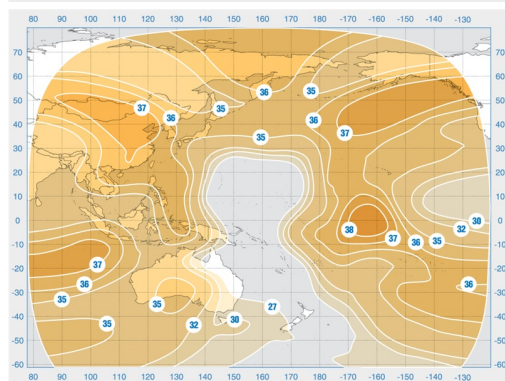

# ABS-6

Orbital Position: 159° East

Date of launch: 26.09.1999

Commercial department:

[sales@intersputnik.com](mailto:sales@intersputnik.com)

Tel.: +7 (495) 641-44-22

Ku band, Northern Beam 2

C band, beam A