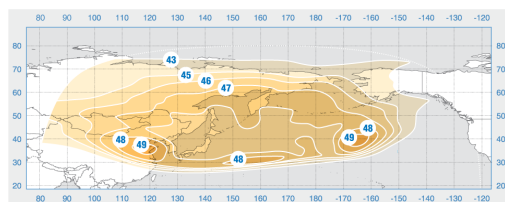

# ABS-6

Orbital Position: 159° East

Date of launch: 26.09.1999

Commercial department:

[sales@intersputnik.com](mailto:sales@intersputnik.com)

Tel.: +7 (495) 641-44-22

Ku band, Northern Beam 2

C band, beam A