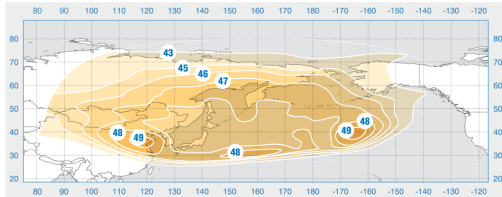

ABS-6

Orbital Position: 159° East

Date of launch: 26.09.1999

Commercial department:

sales@intersputnik.com

Tel.: +7 (495) 641-44-22

Ku band, Northern Beam 2

C band, beam A