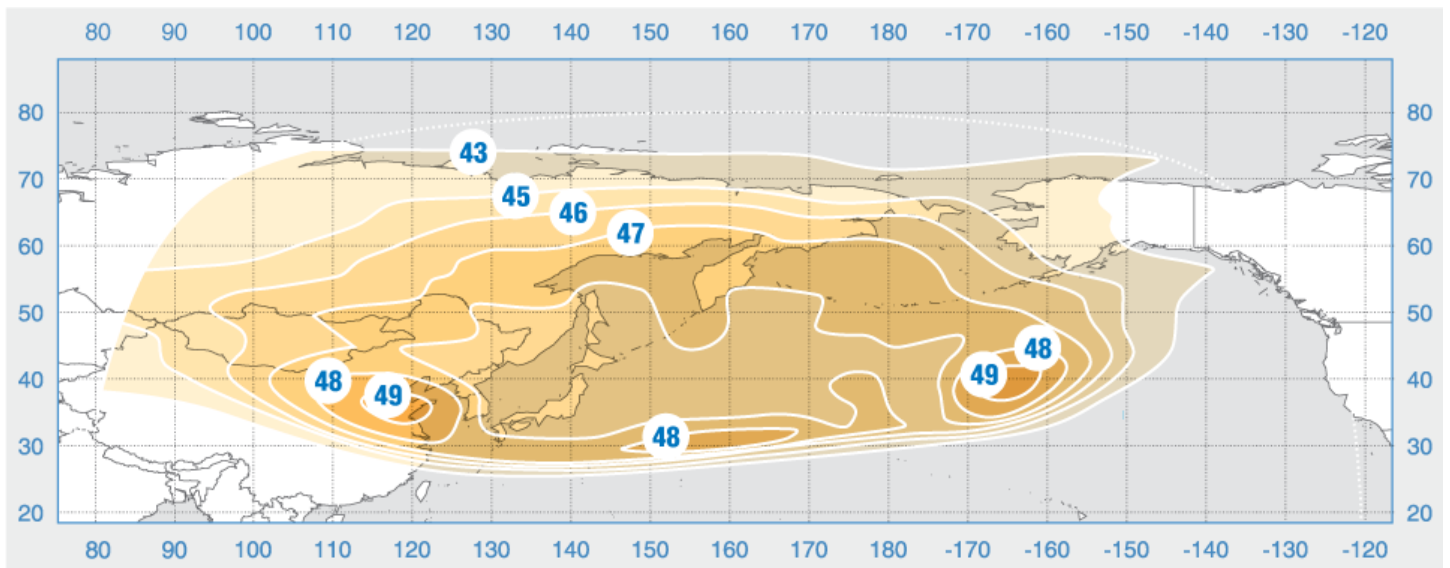

ABS-6

Orbital Position: 159° East

Date of launch: 26.09.1999

Commercial department:

sales@intersputnik.com

Tel.: +7 (495) 641-44-22

Ku band, Northern Beam 2

ABS-6

Orbital Position: 159° East

Date of launch: 26.09.1999

Commercial department:

sales@intersputnik.com

Tel.: +7 (495) 641-44-22

C band, beam A