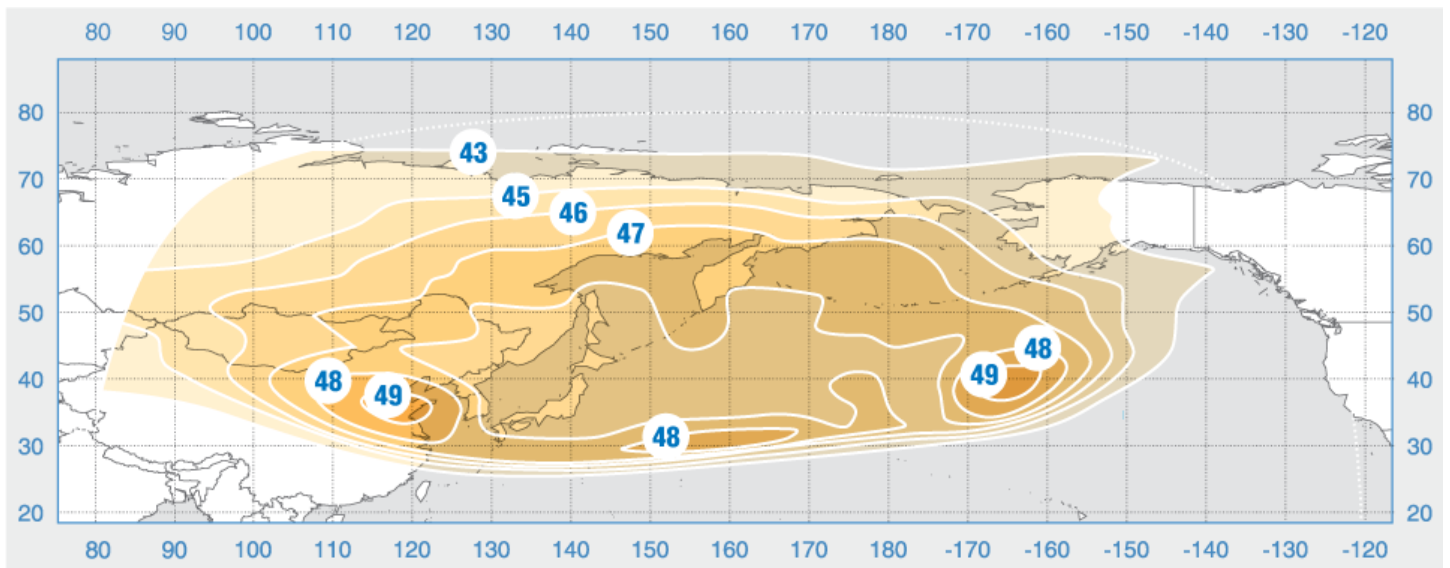

# ABS-6

Orbital Position: 159° East

Date of launch: 26.09.1999

Commercial department:

[sales@intersputnik.com](mailto:sales@intersputnik.com)

Tel.: +7 (495) 641-44-22

## Ku band, Northern Beam 2