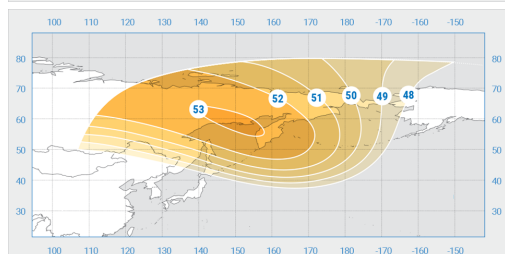

Yamal-300K

Orbital Position: 183° East

Date of launch: 03.11.2012

Commercial department:

sales@intersputnik.com

Tel.: +7 (495) 641-44-22

Ku band, Northern Beam 1

Ku band, Northern Beam 2

Yamal-300K

Orbital Position: 183° East

Date of launch: 03.11.2012

Commercial department:

sales@intersputnik.com

Tel.: +7 (495) 641-44-22

Ku band, Northern Beam 1

Yamal-300K