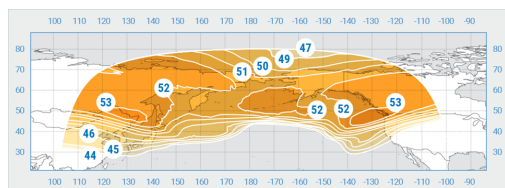

# Yamal-300K

Orbital Position: 183° East

Date of launch: 03.11.2012

Commercial department:

[sales@intersputnik.com](mailto:sales@intersputnik.com)

Tel.: +7 (495) 641-44-22

Ku band, Northern Beam 1

Ku band, Northern Beam 2