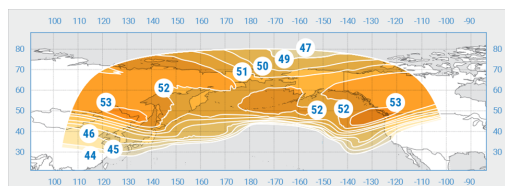

Yamal-300K

Orbital Position: 183° East

Date of launch: 03.11.2012

Commercial department:

sales@intersputnik.com

Tel.: +7 (495) 641-44-22

Ku band, Northern Beam 1

Ku band, Northern Beam 2