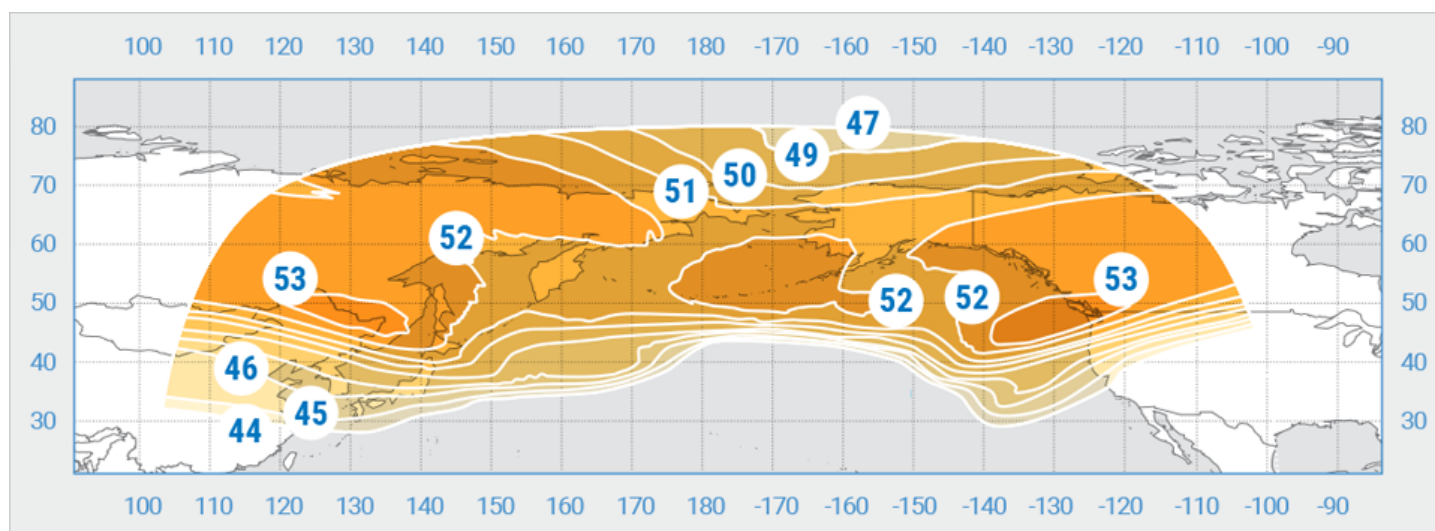

# Yamal-300K

Orbital Position: 183° East

Date of launch: 03.11.2012

Commercial department:

[sales@intersputnik.com](mailto:sales@intersputnik.com)

Tel.: +7 (495) 641-44-22

## Ku band, Northern Beam 1