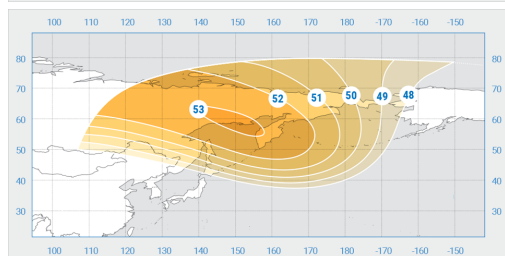

# Yamal-300K

Orbital Position: 183° East

Date of launch: 03.11.2012

Commercial department:

[sales@intersputnik.com](mailto:sales@intersputnik.com)

Tel.: +7 (495) 641-44-22

Ku band, Northern Beam 1

Ku band, Northern Beam 2