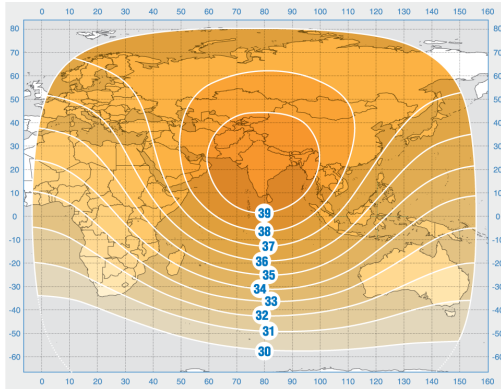

# ABS-2

Orbital Position: 75° East

Date of launch: 07.02.2014

Commercial department:

[sales@intersputnik.com](mailto:sales@intersputnik.com)

Tel.: +7 (495) 641-44-22

C band, Global beam

Ku band, Russia beam