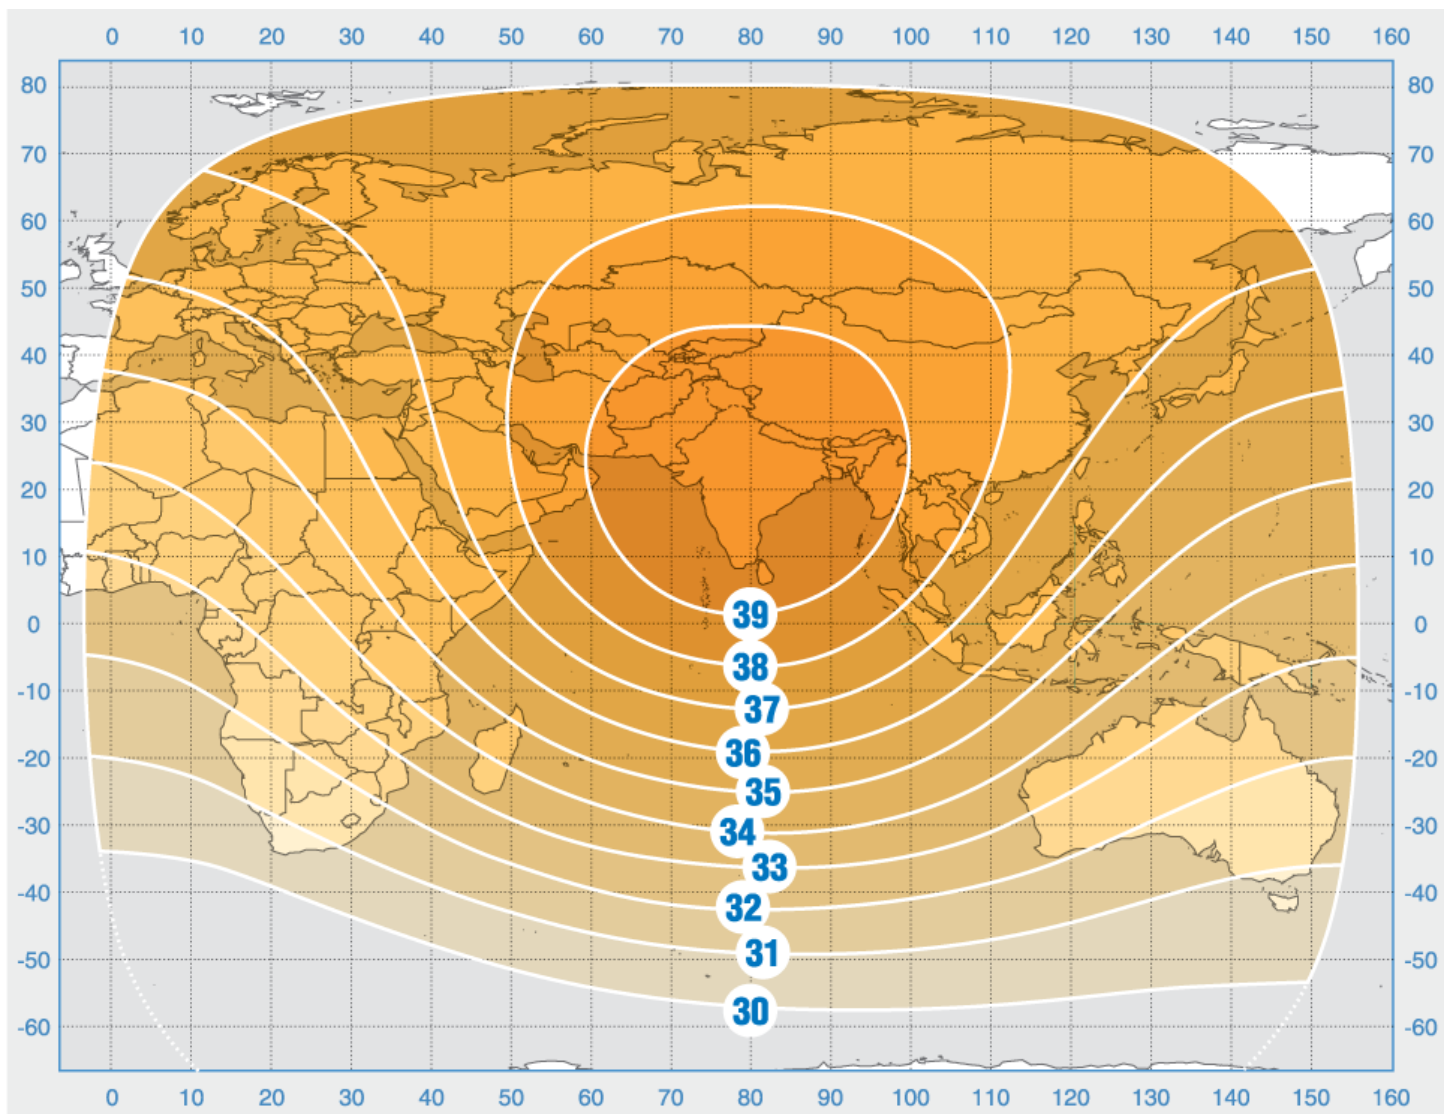

ABS-2

Orbital Position: 75° East

Date of launch: 07.02.2014

Commercial department:

sales@intersputnik.com

Tel.: +7 (495) 641-44-22

C band, Global beam

Ku band, Russia beam

ABS-2

Orbital Position: 75° East

Date of launch: 07.02.2014

Commercial department:

sales@intersputnik.com

Tel.: +7 (495) 641-44-22

C band, Global beam

ABS-2

Orbital Position: 75° East

Date of launch: 07.02.2014

Commercial department:

sales@intersputnik.com

Tel.: +7 (495) 641-44-22

Ku band, Russia beam