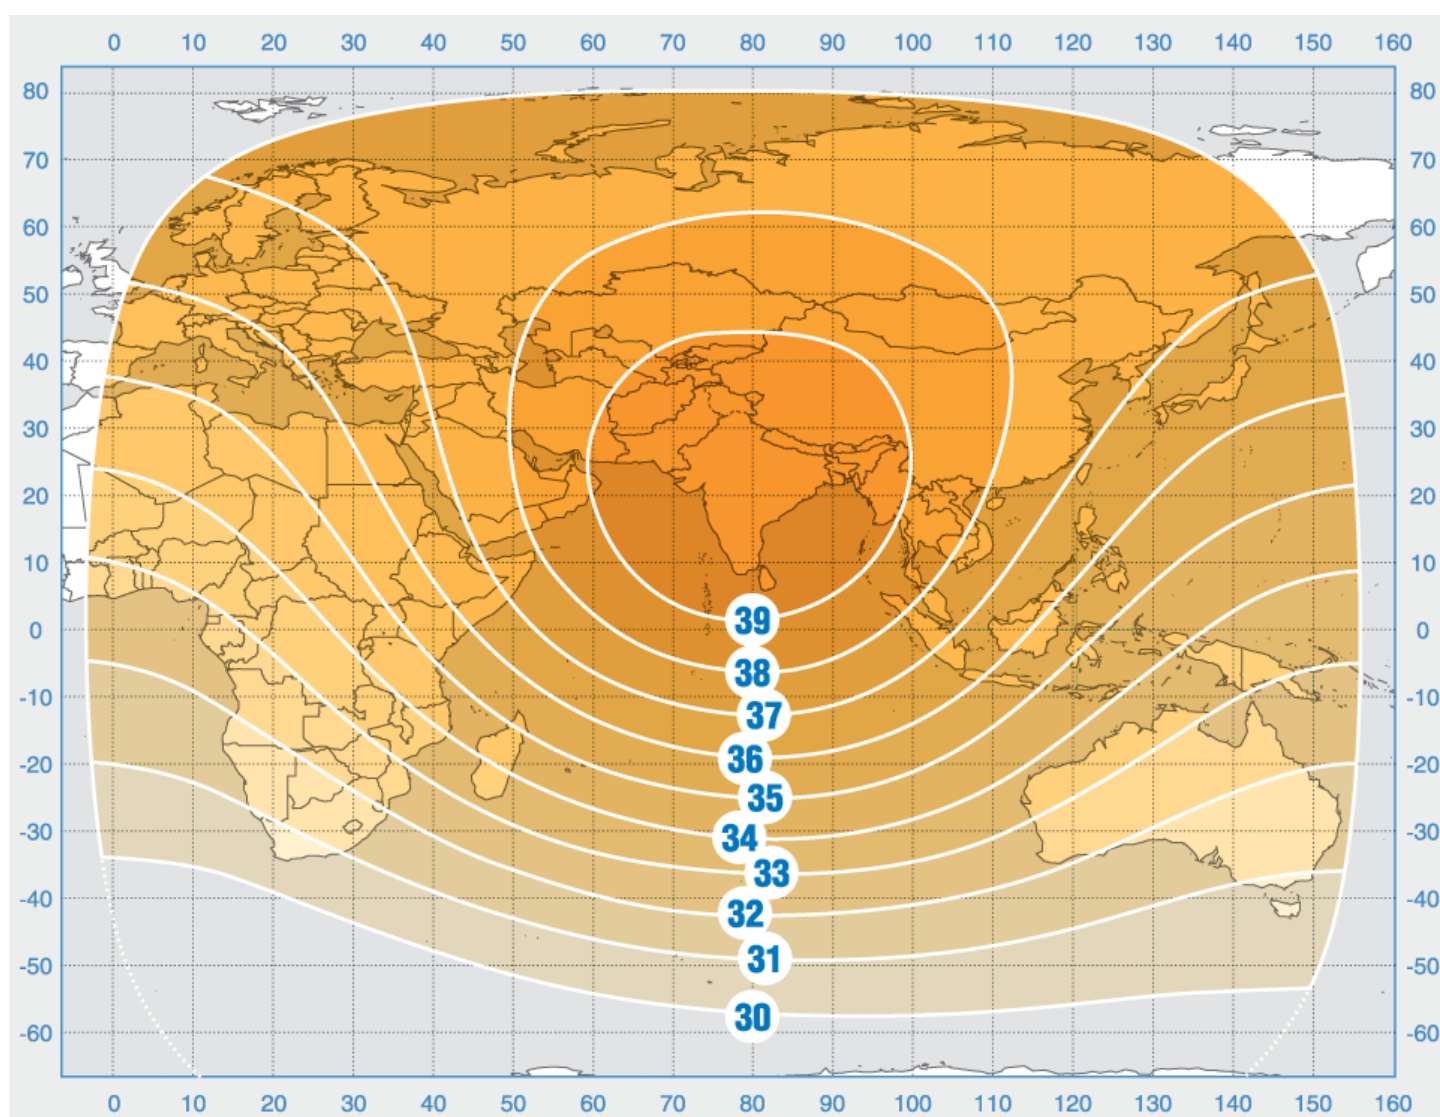

# ABS-2

Orbital Position: 75° East

Date of launch: 07.02.2014

Commercial department:

[sales@intersputnik.com](mailto:sales@intersputnik.com)

Tel.: +7 (495) 641-44-22

C band, Global beam

Ku band, Russia beam

# ABS-2

Orbital Position: 75° East

Date of launch: 07.02.2014

Commercial department:

[sales@intersputnik.com](mailto:sales@intersputnik.com)

Tel.: +7 (495) 641-44-22

## C band, Global beam

## Ku band, Russia beam