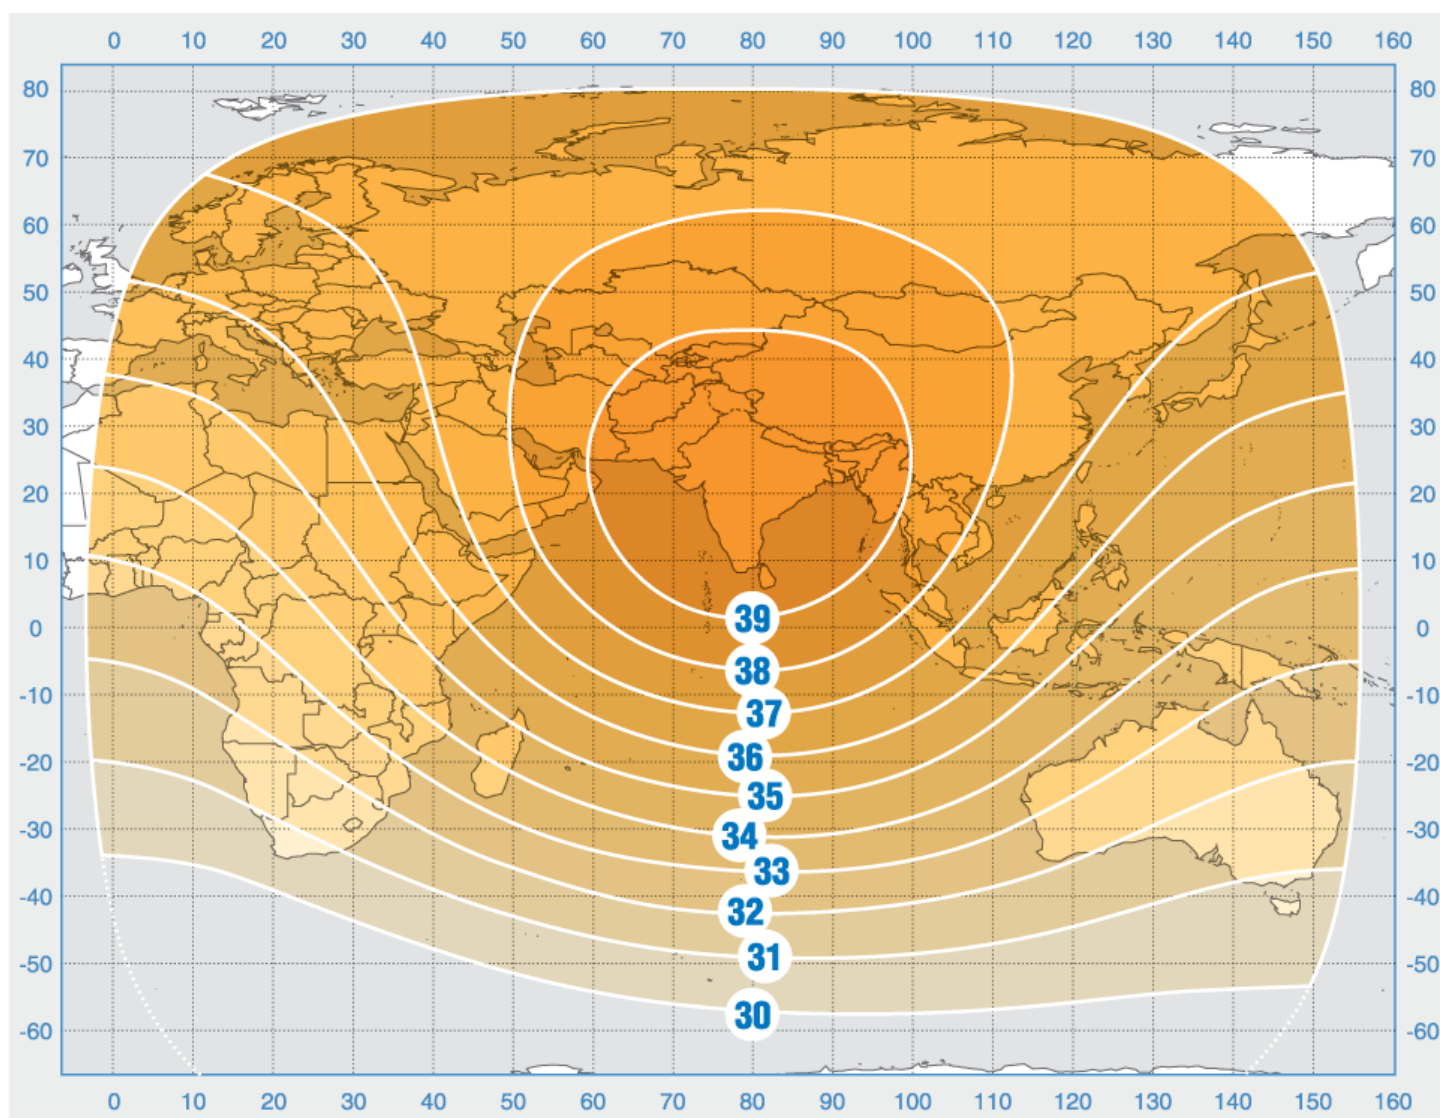

# ABS-2

Orbital Position: 75° East

Date of launch: 07.02.2014

Commercial department:

[sales@intersputnik.com](mailto:sales@intersputnik.com)

Tel.: +7 (495) 641-44-22

## C band, Global beam

## Ku band, Russia beam