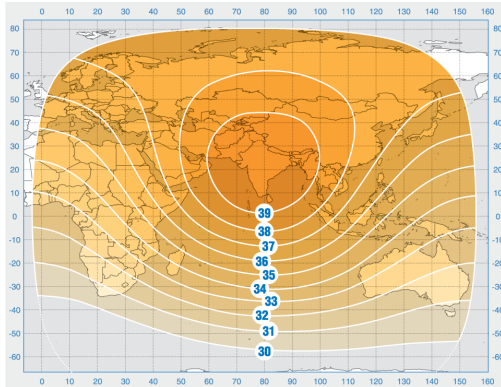

ABS-2

Orbital Position: 75° East

Date of launch: 07.02.2014

Commercial department:

sales@intersputnik.com

Tel.: +7 (495) 641-44-22

C band, Global beam

Ku band, Russia beam

ABS-2

Orbital Position: 75° East

Date of launch: 07.02.2014

Commercial department:

sales@intersputnik.com

Tel.: +7 (495) 641-44-22

C band, Global beam

ABS-2