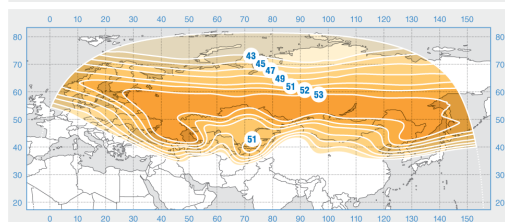

# ABS-2

Orbital Position: 75° East

Date of launch: 07.02.2014

Commercial department:

[sales@intersputnik.com](mailto:sales@intersputnik.com)

Tel.: +7 (495) 641-44-22

C band, Global beam

Ku band, Russia beam