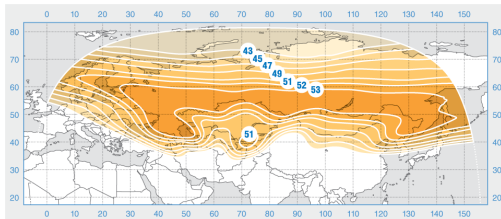

ABS-2

Orbital Position: 75° East

Date of launch: 07.02.2014

Commercial department:

sales@intersputnik.com

Tel.: +7 (495) 641-44-22

C band, Global beam

Ku band, Russia beam

ABS-2

Orbital Position: 75° East

Date of launch: 07.02.2014

Commercial department:

sales@intersputnik.com

Tel.: +7 (495) 641-44-22

C band, Global beam

ABS-2