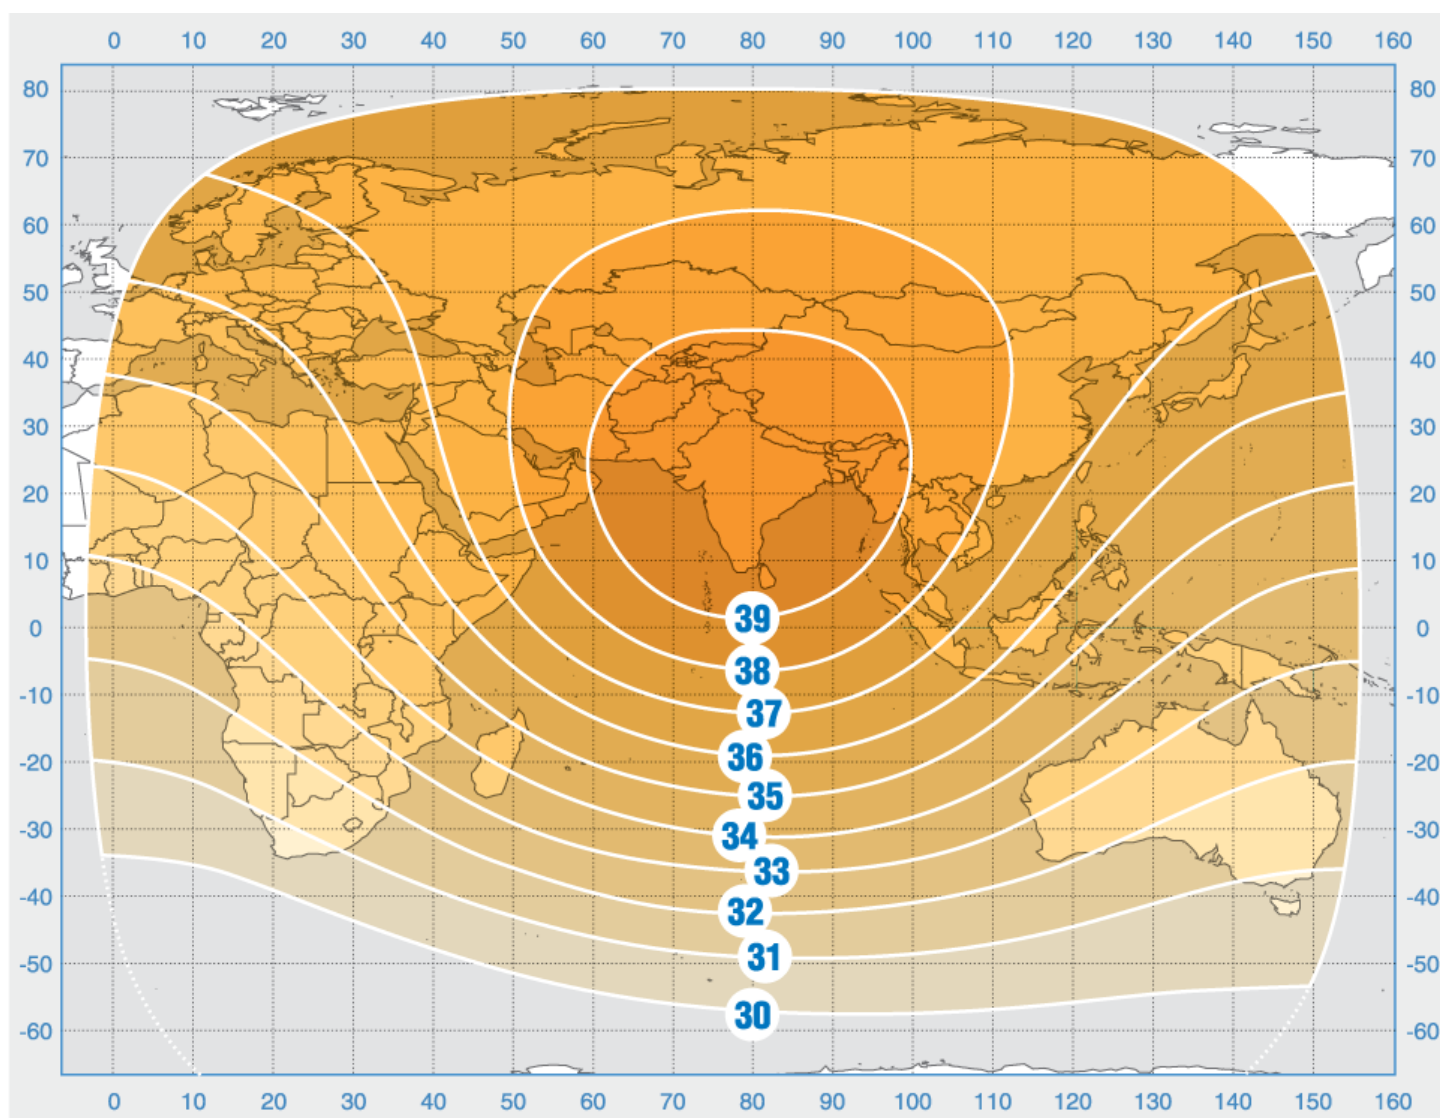

ABS-2

Orbital Position: 75° East

Date of launch: 07.02.2014

Commercial department:

sales@intersputnik.com

Tel.: +7 (495) 641-44-22

C band, Global beam

Ku band, Russia beam

ABS-2

Orbital Position: 75° East

Date of launch: 07.02.2014

Commercial department:

sales@intersputnik.com

Tel.: +7 (495) 641-44-22

C band, Global beam

ABS-2

Orbital Position: 75° East

Date of launch: 07.02.2014

Commercial department:

sales@intersputnik.com

Tel.: +7 (495) 641-44-22

Ku band, Russia beam