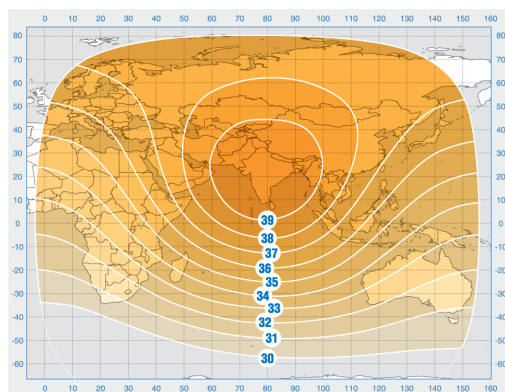

# ABS-2

Orbital Position: 75° East

Date of launch: 07.02.2014

Commercial department:

[sales@intersputnik.com](mailto:sales@intersputnik.com)

Tel.: +7 (495) 641-44-22

C band, Global beam

Ku band, Russia beam

# ABS-2

Orbital Position: 75° East

Date of launch: 07.02.2014

Commercial department:

[sales@intersputnik.com](mailto:sales@intersputnik.com)

Tel.: +7 (495) 641-44-22

## Ku band, Russia beam