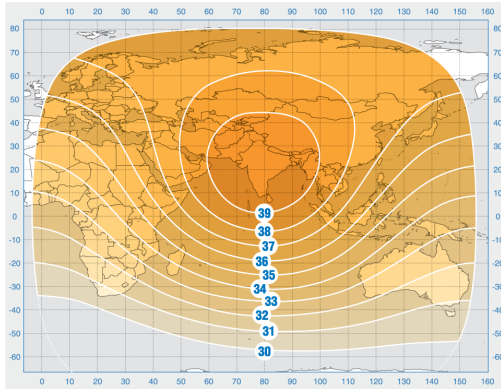

ABS-2

Orbital Position: 75° East

Date of launch: 07.02.2014

Commercial department:

sales@intersputnik.com

Tel.: +7 (495) 641-44-22

C band, Global beam

Ku band, Russia beam

ABS-2

Orbital Position: 75° East

Date of launch: 07.02.2014

Commercial department:

sales@intersputnik.com

Tel.: +7 (495) 641-44-22

C band, Global beam

ABS-2