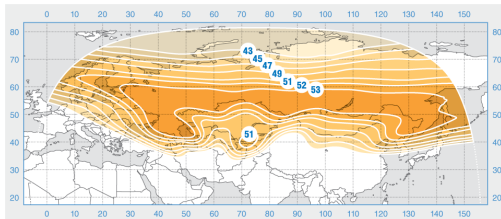

# ABS-2

Orbital Position: 75° East

Date of launch: 07.02.2014

Commercial department:

[sales@intersputnik.com](mailto:sales@intersputnik.com)

Tel.: +7 (495) 641-44-22

C band, Global beam

Ku band, Russia beam