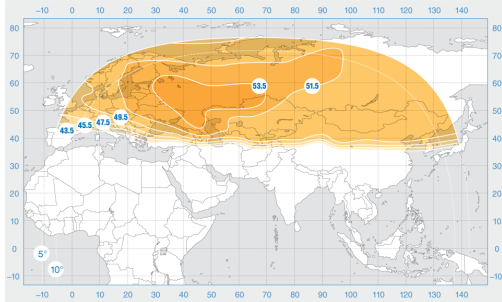

Intelsat-17

Orbital Position: 66° East

Date of launch: 26.11.2010

Commercial department:

sales@intersputnik.com

Tel.: +7 (495) 641-44-22

Ku band, Russia beam

Intelsat-17