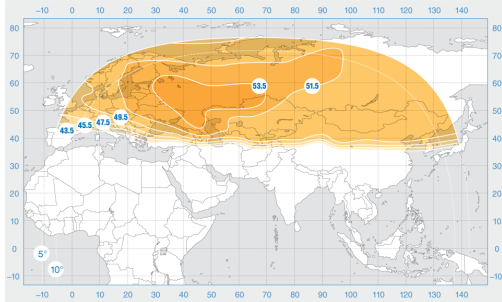

# Intelsat-17

Orbital Position: 66° East

Date of launch: 26.11.2010

Commercial department:

[sales@intersputnik.com](mailto:sales@intersputnik.com)

Tel.: +7 (495) 641-44-22

Ku band, Russia beam

## Ku band, Russia beam