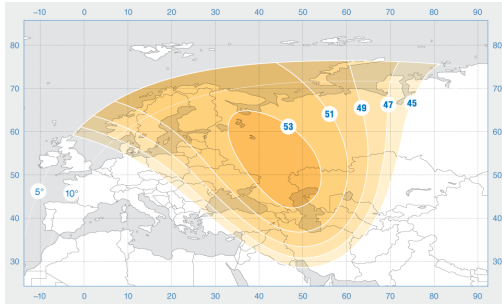

Intelsat-904

Orbital Position: 60° East

Date of launch: 23.02.2002

Commercial department:

sales@intersputnik.com

Tel.: +7 (495) 641-44-22

Ku band, beam 1

Intelsat-904