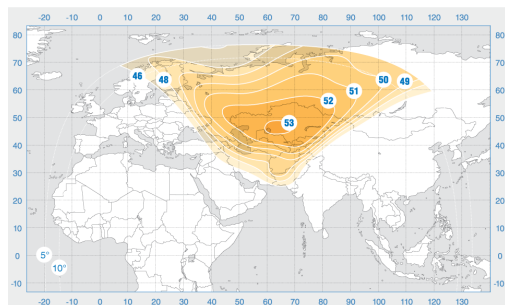

NSS-12

Orbital Position: 57° East

Date of launch: 29.10.2009

Commercial department:

sales@intersputnik.com

Tel.: +7 (495) 641-44-22

Ku band, Central Asian beam

NSS-12

Orbital Position: 57° East

Date of launch: 29.10.2009

Commercial department:

sales@intersputnik.com

Tel.: +7 (495) 641-44-22

Ku band, Central Asian beam