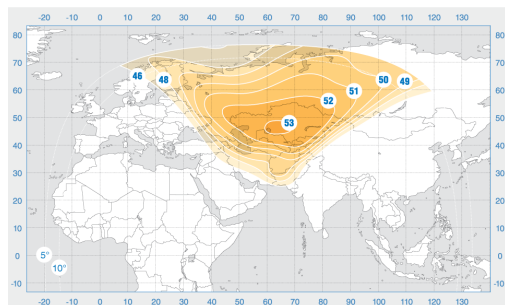

# NSS-12

Orbital Position: 57° East

Date of launch: 29.10.2009

Commercial department:

[sales@intersputnik.com](mailto:sales@intersputnik.com)

Tel.: +7 (495) 641-44-22

Ku band, Central Asian beam

## Ku band, Central Asian beam