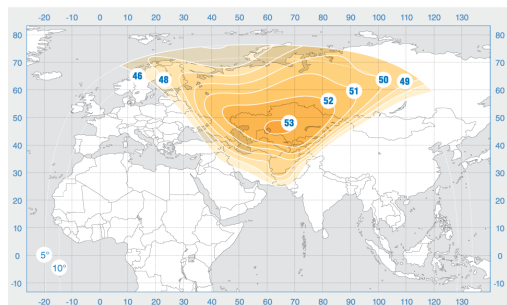

NSS-12

Orbital Position: 57° East

Date of launch: 29.10.2009

Commercial department:

sales@intersputnik.com

Tel.: +7 (495) 641-44-22

Ku band, Central Asian beam

NSS-12

Orbital Position: 57° East

Date of launch: 29.10.2009

Commercial department:

sales@intersputnik.com

Tel.: +7 (495) 641-44-22

Ku band, Central Asian beam