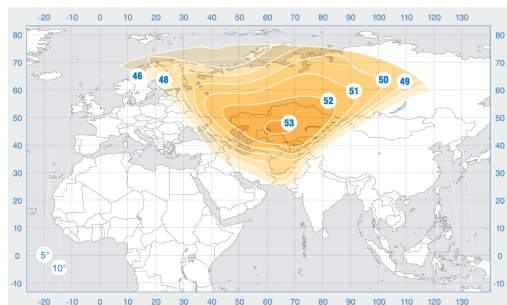

# NSS-12

Orbital Position: 57° East

Date of launch: 29.10.2009

Commercial department:

[sales@intersputnik.com](mailto:sales@intersputnik.com)

Tel.: +7 (495) 641-44-22

Ku band, Central Asian beam

## Ku band, Central Asian beam