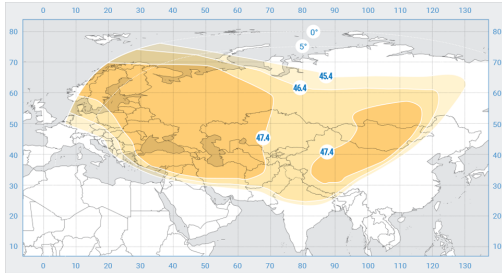

# Express-AM22

Orbital Position: 80° East

Date of launch: 29.12.2003

Commercial department:

[sales@intersputnik.com](mailto:sales@intersputnik.com)

Tel.: +7 (495) 641-44-22

Ku band, Wide European beam

## Ku band, Wide European beam