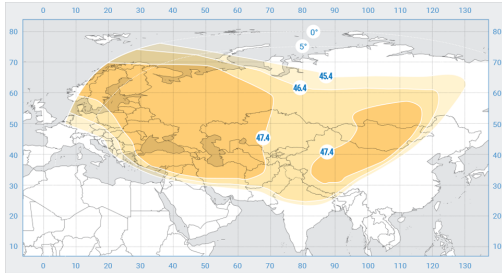

Express-AM22

Orbital Position: 80° East

Date of launch: 29.12.2003

Commercial department:

sales@intersputnik.com

Tel.: +7 (495) 641-44-22

Ku band, Wide European beam

Express-AM22

Orbital Position: 80° East

Date of launch: 29.12.2003

Commercial department:

sales@intersputnik.com

Tel.: +7 (495) 641-44-22

Ku band, Wide European beam