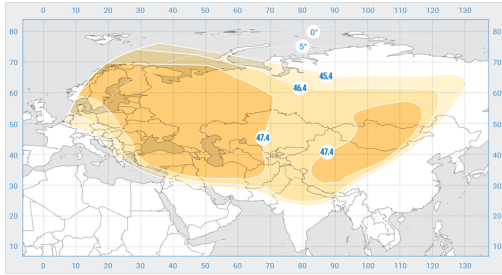

Express-AM22

Orbital Position: 80° East

Date of launch: 29.12.2003

Commercial department:

sales@intersputnik.com

Tel.: +7 (495) 641-44-22

Ku band, Wide European beam

Express-AM22

Orbital Position: 80° East

Date of launch: 29.12.2003

Commercial department:

sales@intersputnik.com

Tel.: +7 (495) 641-44-22

Ku band, Wide European beam