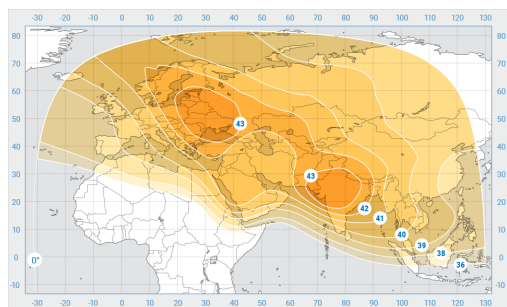

Yamal-202

Orbital Position: 49° East

Date of launch: 24.11.2003

Commercial department:

sales@intersputnik.com

Tel.: +7 (495) 641-44-22

C band

Yamal-202