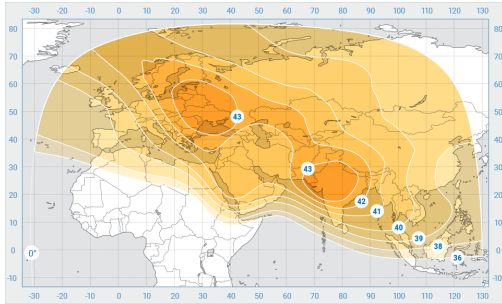

Yamal-202

Orbital Position: 49° East

Date of launch: 24.11.2003

Commercial department:

sales@intersputnik.com

Tel.: +7 (495) 641-44-22

C band

Yamal-202