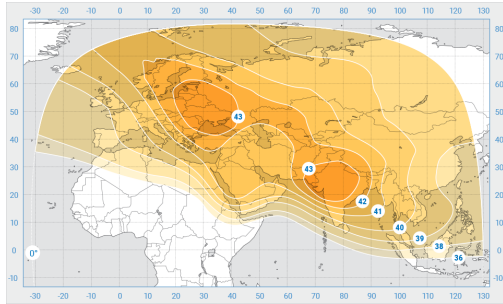

Yamal-202

Orbital Position: 49° East

Date of launch: 24.11.2003

Commercial department:

sales@intersputnik.com

Tel.: +7 (495) 641-44-22

C band

Yamal-202