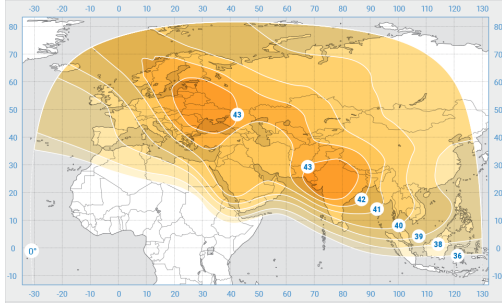

Yamal-202

Orbital Position: 49° East

Date of launch: 24.11.2003

Commercial department:

sales@intersputnik.com

Tel.: +7 (495) 641-44-22

C band

Yamal-202