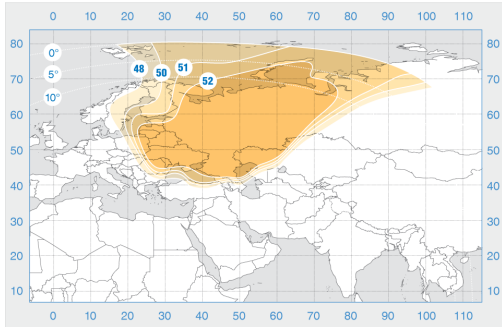

Eutelsat 36B

Orbital Position: 36° East

Date of launch: 24.11.2009

Commercial department:

sales@intersputnik.com

Tel.: +7 (495) 641-44-22

Ku band, Russia beam

Eutelsat 36B

Orbital Position: 36° East

Date of launch: 24.11.2009

Commercial department:

sales@intersputnik.com

Tel.: +7 (495) 641-44-22

Ku band, Russia beam