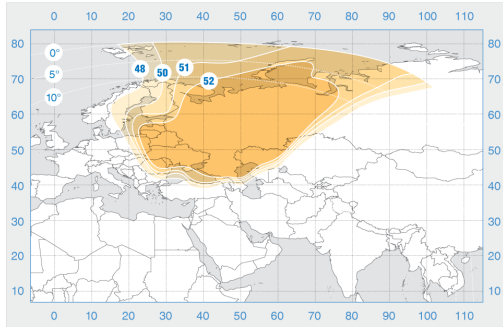

Eutelsat 36B

Orbital Position: 36° East

Date of launch: 24.11.2009

Commercial department:

sales@intersputnik.com

Tel.: +7 (495) 641-44-22

Ku band, Russia beam

Eutelsat 36B

Orbital Position: 36° East

Date of launch: 24.11.2009

Commercial department:

sales@intersputnik.com

Tel.: +7 (495) 641-44-22

Ku band, Russia beam